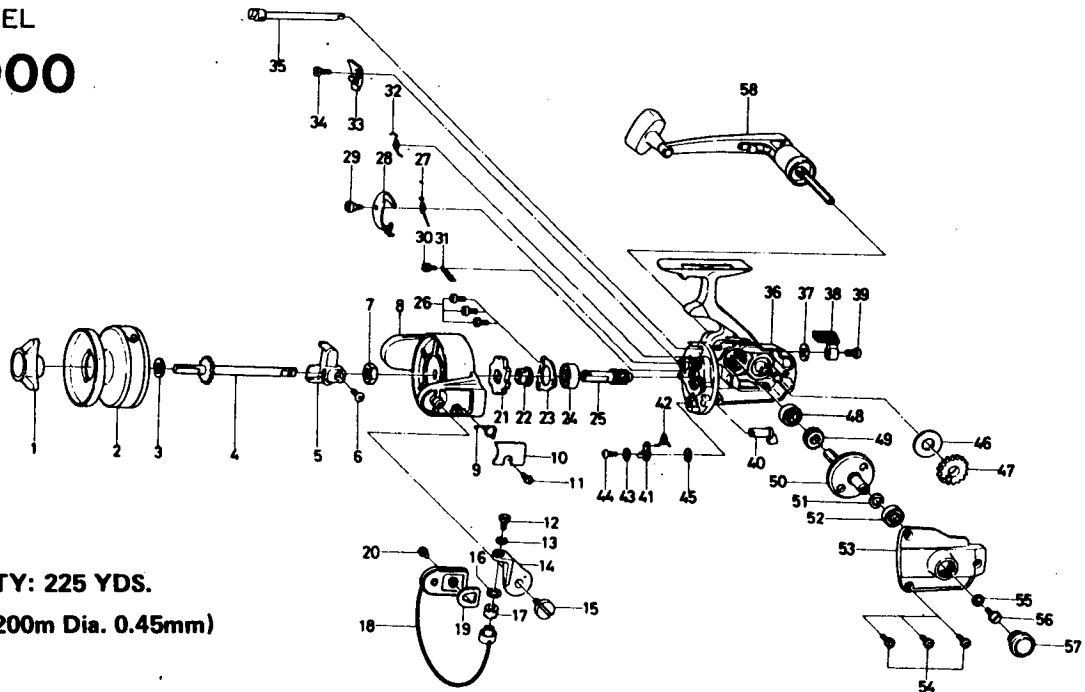

SPINNING REEL
SS-5000

LINE CAPACITY: 225 YDS.
20 LB. TEST (200m Dia. 0.45mm)

Key No.	Parts No.	Parts Name	Key No.	Parts No.	Parts Name
1	60008236	Drag knob	30	63633002	Click lever spring screw
2	67320801	Spool assembly	31	61440201	Click lever spring
3	63712732	Spool washer	32	61440301	Anti-reverse claw spring
4	67111301	Main shaft	33	67700921	Anti-reverse claw
5	64811002	Oscillating slider	34	63633601	Anti-reverse claw screw
6	63518901	Oscillating slider screw	35	67108902	Anti-reverse cam
7	63408301	Rotor nut	36	67006802	Body
8	62017602	Rotor	37	63732700	Anti-reverse washer
9	61442201	Bail spring	38	65412801	Anti-reverse lever
10	66330701	Bail cover	39	63511001	Anti-reverse lever screw
11	63501931	Cover screw	40	65413001	Noiseless lever
12	63633111	Bail screw	41	64613101	Noiseless cam
13	63751101	Bail washer A	42	61442101	Noiseless lever spring
14	62311901	Arm lever	43	61603101	Noiseless lever washer A
15	63623411	Arm lever screw	44	63501931	Noiseless lever screw
16	65012001	Bail washer B	45	63753001	Noiseless lever washer B
17	62504301	Line roller	46	63745400	Oscillating gear washer
18	67251216	Bail	47	64123602	Oscillating gear
19	62103501	Balancer	48	66317611	Ball bearing
20	63516401	Bail holder screw	49	64023801	Oscillating pinion
21	62805401	Ratchet	50	67503031	Drive gear
22	62707102	Click gear	51	63712800	Drive gear washer
23	60505101	Ball bearing ret. washer	52	66317611	Ball bearing
24	66331001	Ball bearing	53	67059902	Body cover
25	64024011	Pinion gear	54	63531504	Body cover screw
26	63516601	Ball bearing ret. washer screw	55	63719521	Handle washer
27	61441201	Click claw spring	56	63633401	Handle screw
28	67813501	Click claw	57	67813101	Handle cap screw
29	63633012	Click claw screw	58	67461105	Handle