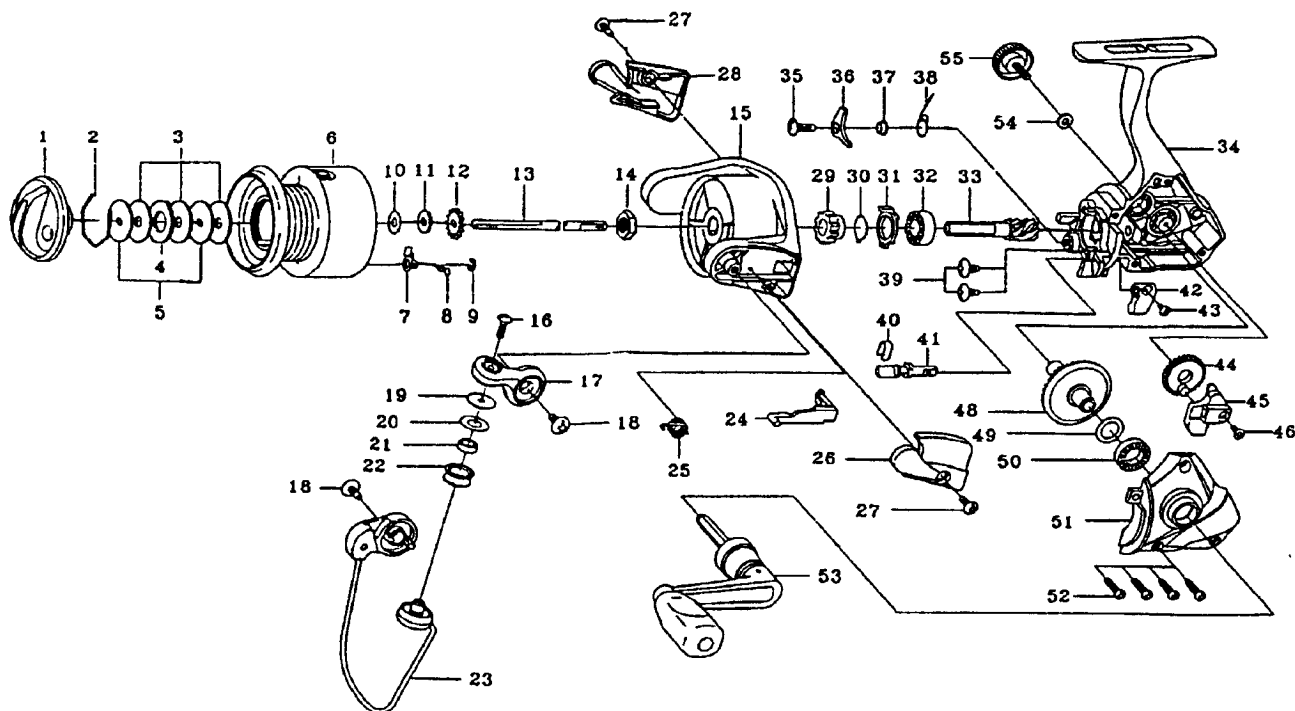

SPINSTAR-Z2500C

Key No.	Parts No.	Parts Name
2-9	G04-9501	SPOOL
2-9	G12-1101	SPOOL (EXTRA)
1	F32-2108	DRAG KNOB
2	171-7701	DRAG WASHER RET
3	E13-6003	DRAG WASHER
4	373-3603	EARED WASHER
5	E46-7201	KEY WASHER
7	B07-5304	CLICK PAWL
8	E40-3101	CLICK SPRING
9	320-5901	CLICK RET
10	E39-8000	SPOOL WASHER A
11	E46-7101	SPOOL WASHER B
12	270-6501	CLICK GEAR
13	F99-0601	MAIN SHAFT
14	341-9201	ROTOR NUT
15	F31-1408	ROTOR
16	B67-9304	LINE ROLLER SCREW
17	F61-9201	BAIL ARM
18	B84-2102	BAIL HOLDER SCREW
19	F44-6302	ROLLER COLLAR
20	F44-6202	LINE ROLLER WASHER
21	F05-5601	BALL BEARING A
22	F47-2401	LINE ROLLER
23	F99-1601	BAIL
24	E45-1601	BAIL TRIP LEVER
25	F12-8901	BAIL SPRING
26	F31-0330	BAIL SPRING COVER
27	E36-4202	BAIL HOLDER COVER SCREW

Key No.	Parts No.	Parts Name
28	F31-0408	BAIL HOLDER COVER
29	F31-1502	A/R RATCHET
30	F19-6301	A/R PAWL SPRING B
31	F19-6201	A/R COLLAR
32	L03-6601	BALL BEARING B
33	E51-9801	PINION GEAR
34	G04-9101	BODY
35	L00-1801	A/R PAWL SCREW
36	F19-5301	A/R PAWL
37	L01-4302	A/R PAWL COLLAR
38	L00-1501	A/R PAWL SPRING A
39	E03-7801	BEARING RET SCREW
40	F19-5201	A/R CAM SPRING
41	F98-9301	A/R CAM
42	F98-9201	A/R LEVER
43	F98-9401	A/R LEVER SCREW
44	F67-7401	OSC GEAR
45	F98-9601	OSC SLIDER
46	351-0315	OSC SLIDER SCREW
48	F17-0001	DRIVE GEAR
49	373-7808	DRIVE GEAR WASHER
50	631-6901	BALL BEARING C
51	F98-9702	SIDE COVER
52	E15-8602	SIDE COVER SCREW
53	G04-9201	HANDLE
54	F02-0201	HANDLE WASHER
55	F03-5605	HANDLE SCREW