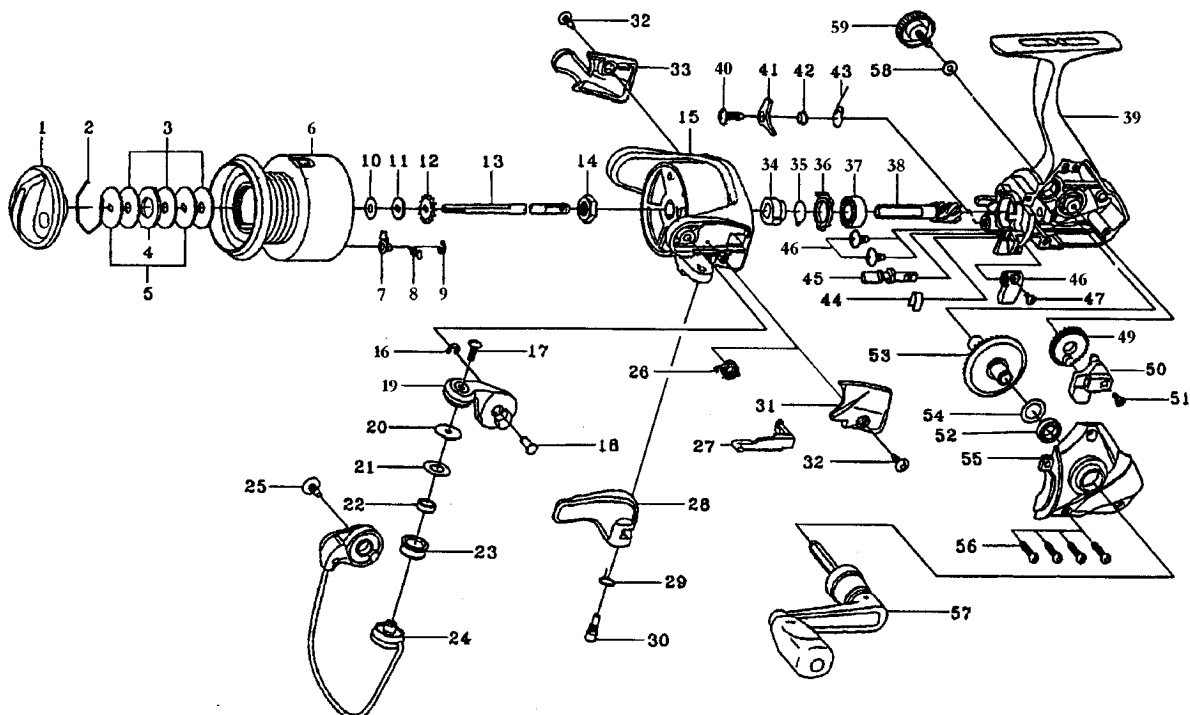

# SPINSTAR-Z2505C

Key No.	Parts No.	Parts Name	Key No.	Parts No.	Parts Name
2-9	G10-7401	SPOOL	30	E37-0003	TRIGGER SCREW
2-9	G17-1001	SPOOL (EXTRA)	31	F31-0511	BAIL SPRING COVER
1	F32-2108	DRAG KNOB	32	E36-4202	BAIL HOLDER COVER SCREW
2	171-7701	DRAG WASHER RET	33	F31-0611	BAIL HOLDER COVER
3	E13-6003	DRAG WASHER	34	E49-2401	A/R RATCHET
4	373-3603	EARED WASHER	35	F19-6301	A/R PAWL SPRING B
5	E46-7201	KEY WASHER	36	F19-6201	A/R COLLAR
7	B07-5304	CLICK PAWL	37	L03-6601	BALL BEARING B
8	E40-3101	CLICK SPRING	38	E51-9801	PINION GEAR
9	320-5901	CLICK RET	39	G04-9102	BODY
10	E39-8000	SPOOL WASHER A	40	L00-1801	A/R PAWL SCREW
11	E46-7101	SPOOL WASHER B	41	F19-5301	A/R PAWL
12	270-6501	CLICK GEAR	42	L01-4302	A/R PAWL COLLAR
13	F99-0601	MAIN SHAFT	43	L00-1501	A/R PAWL SPRING A
14	341-9201	ROTOR NUT	44	F19-5201	A/R CAM SPRING
15	F31-0116	ROTOR	45	F98-9301	A/R CAM
16	320-5901	BAIL ARM SCREW RET	46	F98-9201	A/R LEVER
17	B67-9304	LINE ROLLER SCREW	47	F98-9401	A/R LEVER SCREW
18	E49-3501	BAIL ARM SCREW	48	E03-7801	BEARING RET SCREW
19	F61-9301	BAIL ARM	49	F67-7401	OSC GEAR
20	F44-6302	ROLLER COLLAR	50	F98-9601	OSC SLIDER
21	F44-6202	LINE ROLLER WASHER	51	351-0315	OSC SLIDER SCREW
22	F05-5601	BALL BEARING A	52	631-6901	BALL BEARING C
23	F47-2401	LINE ROLLER	53	F17-0001	DRIVE GEAR
24	G10-7201	BAIL	54	373-7808	DRIVE GEAR WASHER
25	B84-2102	BAIL HOLDER SCREW	55	F98-9703	SIDE COVER
26	F12-8901	BAIL SPRING	56	E15-8602	SIDE COVER SCREW
27	E45-1601	BAIL TRIP LEVER	57	G04-9201	HANDLE
28	F18-0011	TRIGGER LEVER	58	F02-0201	HANDLE WASHER
29	E36-9901	TRIGGER SPRING	59	F03-5605	HANDLE SCREW