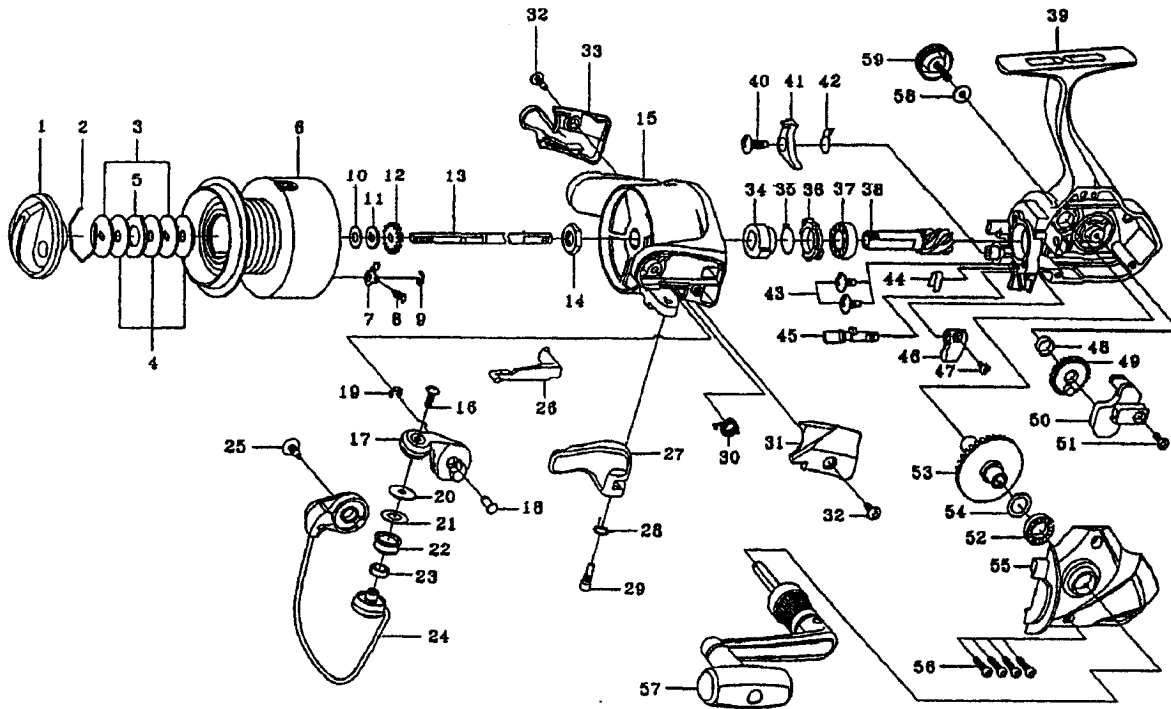

# SPINSTAR-Z3505C

Key No.	Parts No.	Parts Name	Key No.	Parts No.	Parts Name
2-9	G10-7801	SPOOL	30	F12-8901	BAIL SPRING
2-9	G17-1101	SPOOL (EXTRA)	31	F31-4511	BAIL SPRING COVER
1	F32-9508	DRAG KNOB	32	E36-4202	BAIL HOLDER COVER SCREW
2	171-7701	DRAG WASHER RET	33	F31-4611	BAIL HOLDER COVER
3	F09-4901	KEY WASHER	34	F24-8901	A/R RATCHET
4	E13-6003	DRAG WASHER	35	F20-1101	A/R PAWL SPRING B
5	373-3603	EARED WASHER	36	F20-1001	A/R COLLAR
7	B07-5304	CLICK PAWL	37	L03-6502	BALL BEARING B
8	E40-3101	CLICK SPRING	38	E52-0101	PINION GEAR
9	320-5901	CLICK RET	39	G07-0403	BODY
10	F09-4800	SPOOL WASHER A	40	E00-7101	BEARING RET SCREW
11	F09-4701	SPOOL WASHER B	41	F19-9901	A/R PAWL
12	E46-2701	CLICK GEAR	42	F19-9801	A/R PAWL SPRING
13	F99-2301	MAIN SHAFT	43	E08-7801	A/R PAWL SCREW
14	340-6602	ROTOR NUT	44	F19-5201	A/R CAM SPRING
15	F62-0306	ROTOR	45	F98-9301	A/R CAM
16	B67-9304	LINE ROLLER SCREW	46	F98-9201	A/R LEVER
17	F61-9301	BAIL ARM	47	F98-9401	A/R LEVER SCREW
18	E49-3501	BAIL ARM SCREW	48	F13-1601	OSC GEAR COLLAR
19	320-5901	BAIL ARM SCREW RET	49	G18-9301	OSC GEAR
20	F44-6302	ROLLER COLLAR	50	F99-2201	OSC SLIDER
21	F44-6202	LINE ROLLER WASHER	51	352-1505	OSC SLIDER SCREW
22	F45-4902	LINE ROLLER	52	631-6901	BALL BEARING C
23	F05-5601	BALL BEARING A	53	E52-0201	DRIVE GEAR
24	G10-7601	BAIL	54	373-7808	DRIVE GEAR WASHER
25	B84-2102	BAIL HOLDER SCREW	55	F99-2405	SIDE COVER
26	E46-2101	BAIL TRIP LEVER	56	E15-8602	SIDE COVER SCREW
27	F18-0001	TRIGGER LEVER	57	G07-0501	HANDLE
28	E36-9901	TRIGGER SPRING	58	F02-0201	HANDLE WASHER
29	E37-0003	TRIGGER SCREW	59	F03-5605	HANDLE SCREW