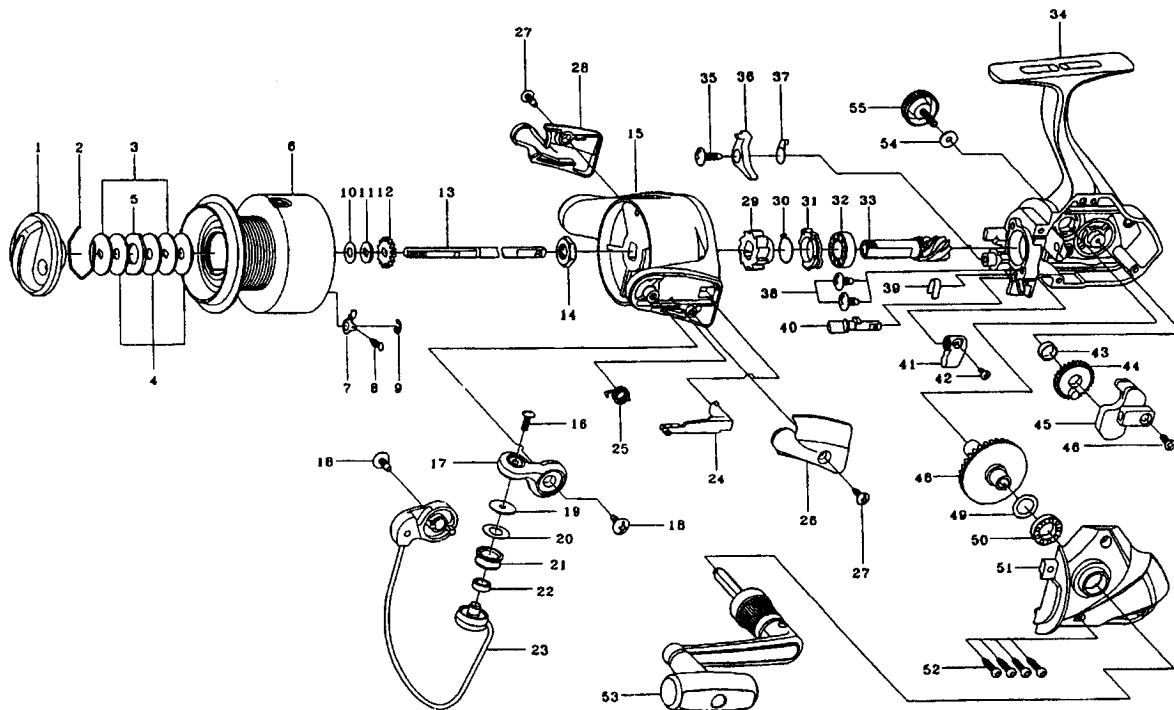

# SPINSTAR-Z3500C / 4000C

Key No.	Parts No.	Parts Name
2-9	G07-0801	SPOOL
2-9	G12-1901	SPOOL (EXTRA)
1	F32-9508	DRAG KNOB
2	171-7701	DRAG WASHER RET
3	F09-4901	KEY WASHER
4	E13-6003	DRAG WASHER
5	373-3603	EARED WASHER
7	B07-5304	CLICK PAWL
8	E40-3101	CLICK SPRING
9	320-5901	CLICK RET
10	F09-4800	SPOOL WASHER A
11	F09-4701	SPOOL WASHER B
12	E46-2701	CLICK GEAR
13	F99-2301	MAIN SHAFT
14	340-6602	ROTOR NUT
15	F31-3908	ROTOR
16	B67-9304	LINE ROLLER SCREW
17	F61-9201	BAIL ARM
18	B84-2102	BAIL HOLDER SCREW
19	F44-6302	ROLLER COLLAR
20	F44-6202	LINE ROLLER WASHER
21	F45-4902	LINE ROLLER
22	F05-5601	BALL BEARING A
23	F99-2701	BAIL
24	E46-2101	BAIL TRIP LEVER
25	F12-8901	BAIL SPRING
26	F31-4324	BAIL SPRING COVER
27	E36-4202	BAIL HOLDER COVER SCREW
28	F31-4408	BAIL HOLDER COVER
29	F31-9801	A/R RATCHET
30	F20-1101	A/R PAWL SPRING B
31	F20-1001	A/R COLLAR
32	L03-6502	BALL BEARING B

Key No.	Parts No.	Parts Name
33	E52-0101	PINION GEAR
34	G07-0401	BODY
35	E00-7101	A/R PAWL SCREW
36	F19-9901	A/R PAWL
37	F19-9801	A/R PAWL SPRING A
38	E03-7801	BEARING RET SCREW
39	F19-5201	A/R CAM SPRING
40	F98-9301	A/R CAM
41	F98-9201	A/R LEVER
42	F98-9401	A/R LEVER SCREW
43	F13-1601	OSC GEAR COLLAR
44	G18-9301	OSC GEAR
45	F99-2201	OSC SLIDER
46	352-1505	OSC SLIDER SCREW
48	E52-0201	DRIVE GEAR
49	373-7808	DRIVE GEAR WASHER
50	631-6901	BALL BEARING C
51	F99-2403	SIDE COVER
52	E15-8602	SIDE COVER SCREW
53	G07-0501	HANDLE
54	F02-0201	HANDLE WASHER
55	F03-5605	HANDLE SCREW

### Z4000C Special Parts

Key No.	Parts No.	Parts Name
2-9	G07-1201	SPOOL
2-9	G12-2101	SPOOL (EXTRA)
15	F31-4208	ROTOR
23	F99-4001	BAIL
24	E46-3101	BAIL TRIP LEVER
34	G07-0402	BODY
51	F99-2404	SIDE COVER