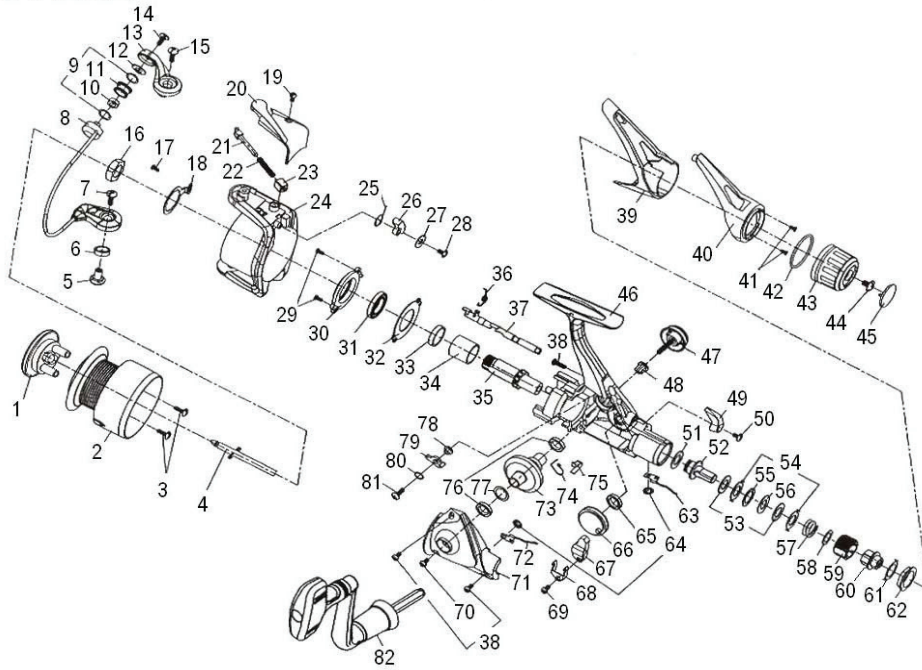

# SWEEPFIRES 3550R/ 4050R

Key No.	Parts No.	Parts Name	Key No.	Parts No.	Parts Name
1	W56-0501	FRONT DRAG KNOB	45	W46-7601	DRAG KNOB SCREW CAP
1-3	W56-0601	SPOOL	46	W56-0801	BODY
4	W38-0302	MAIN SHAFT	47	W48-7301	HANDLE LOCK SCREW
5	W34-0201	BAIL HOLDER NUT	48	W34-4702	HANDLE COLLAR
6	W38-8101	BAIL HOLDER COLLAR	49	W46-7901	A/R LEVER
7	W38-0201	BAIL HOLDER SCREW	50	W38-6101	A/R LEVER SCREW
8	W33-7912	BAIL	51	W38-6201	DRAG METAL WASHER
9	W45-6601	LINE ROLLER WASHER	52	W38-6302	DRAG METAL A
10	W33-8202	LINE ROLLER BUSHING	53	W45-9001	DRAG WASHER B
11	W38-0602	LINE ROLLER	54	W38-6501	EARED WASHER
12	W33-8201	LINE ROLLER COLLAR	55	W38-6601	DRAG WASHER A
13	W51-5702	BAIL ARM	56	W38-6701	KEY WASHER
14	W46-4101	LINE ROLLER SCREW	57	W38-6801	DRAG COIL SPRING
15	W46-6201	BAIL ARM SCREW	58	W38-6901	DRAG SCREW WASHER
16	W38-1102	ROTOR NUT	59	W38-7001	DRAG SCREW
17	W46-4201	ROTOR NUT HOLD PLT SCREW	60	W38-7101	DRAG METAL B
18	W46-4301	ROTOR NUT HOLD PLT	61	W38-7201	DRAG COLLAR
19	W38-1901	BAIL SPRING COVER SCREW	62	W46-5401	DRAG COVER
20	W51-7801	BAIL SPRING COVER	63	W38-5901	CLICK LEAF SPRING B
21	W33-8702	BAIL SPRING SHAFT	64	W38-5001	CLICK LEAF SPRING RET
22	W38-2202	BAIL SPRING	65	W45-8701	OSC GEAR COLLAR
23	W33-8901	BAIL SPRING HOLDER	66	W34-2703	OSC GEAR
24	W56-0701	ROTOR	67	W38-5702	OSC SLIDER
25	W34-0501	BAIL TRIP LEVER SPRING	68	W46-5501	OSC SLIDER RET
26	W34-0602	BAIL TRIP LEVER	69	W38-5501	OSC SLIDER SCREW
27	W46-4501	BAIL TRIP LEVER WASHER	70	W46-5601	SIDE COVER SCREW A
28	W34-0703	BAIL TRIP LEVER SCREW	71	W56-0901	SIDE COVER
29	W46-4601	BEARING RET SCREW	72	W38-5101	CLICK LEAF SPRING A
30	W34-0901	BEARING RET A	73	W34-3802	DRIVE GEAR
31	W34-1701	BALL BEARING	74	W46-5801	A/R PAWL SPRING
32	W34-1101	BEARING RET B	75	W44-1101	A/R CAM SPRING B
33	W47-0401	BEARING RET COLLAR	76	W47-4001	DRIVE GEAR BUSHING
34	W47-0501	SPACING SLEEVE	77	W34-3701	DRIVE GEAR WASHER
35	W47-0601	PINION GEAR	78	W46-5901	A/R PAWL COLLAR A
36	W46-4901	A/R CAM SPRING A	79	W46-6001	A/R PAWL
37	W34-2003	A/R CAM	80	W34-4101	A/R PAWL COLLAR B
38	W38-4201	SIDE COVER SCREW B	81	W34-4301	A/R PAWL SCREW
39	W47-3601	REAR COVER A	82	W51-8001	HANDLE
40	W46-5101	REAR COVER B			
41	W45-9501	REAR COVER B SCREW			
42	W38-7701	O RING			
43	W46-7501	DRAG KNOB			
44	W38-7901	DRAG KNOB SCREW			