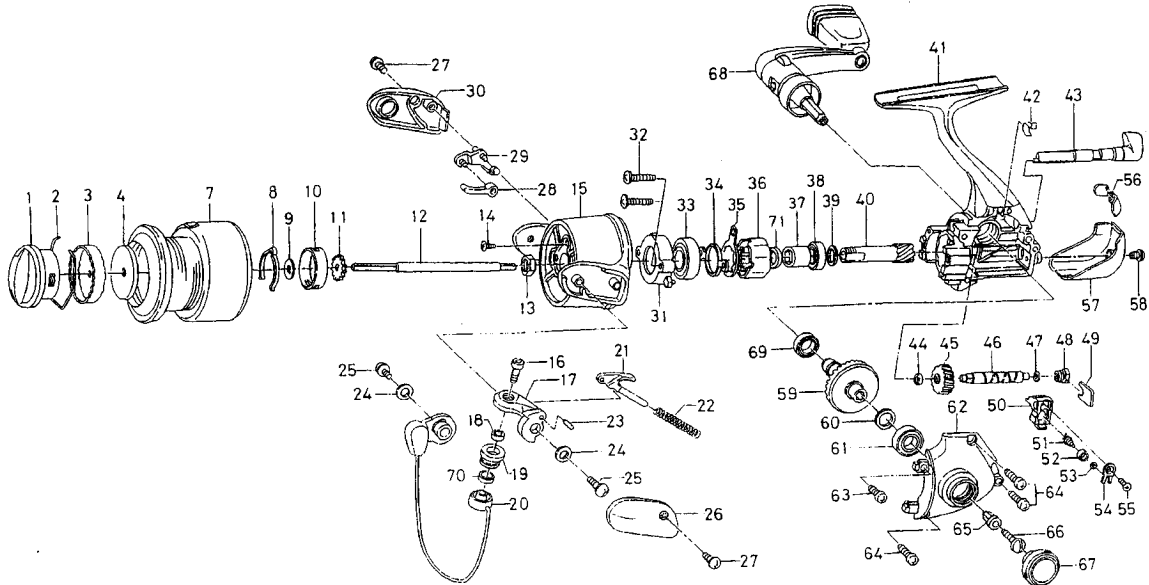

TEAM DAIWA-S2500iA

Key No. Parts No.

Parts Name

2-7	F70-0801	SPOOL
1	F70-1001	DRAG KNOB
2	F71-0001	DRAG WASHER RET
3	F67-4301	DRAG KNOB CLICK PLT
4	F73-2001	DRAG WASHER
8	F70-4901	SPOOL CLICK LEAF SPRING
9	E39-4001	SPOOL WASHER
10	E12-2303	CLICK LEAF SPRING HOLDER
11	E36-5301	CLICK GEAR
12	F65-2701	MAIN SHAFT
13	341-9203	ROTOR NUT
14	B55-7601	ROTOR NUT LOCK SCREW
15	F62-3406	ROTOR
16	F62-5201	LINE ROLLER SCREW
17	F62-3504	BAIL ARM
18	F62-5101	BALL BEARING A
19	F62-5001	LINE ROLLER
20	F69-9801	BAIL
21	F69-1101	BAIL SPRING SHAFT
22	F62-3801	BAIL SPRING
23	F62-3701	BAIL ARM PIN
24	F63-1801	BAIL HOLDER WASHER
25	351-6101	BAIL HOLDER SCREW
26	F63-1904	BAIL SPRING COVER
27	352-2501	BAIL SPRING COVER SCREW
28	F62-4601	BAIL TRIP PLT
29	F62-4701	BAIL TRIP LEVER
30	F63-2104	BAIL TRIP COVER
31	F67-5501	BEARING RET A
32	E24-7402	BEARING RET SCREW
33	F63-1201	BALL BEARING B
34	F67-5401	BEARING RET B
35	F62-2201	ROLLER CLUTCH RET
36	F62-2001	ROLLER CLUTCH
37	F73-2501	SPACING SLEEVE

Key No. Parts No.

Parts Name

38	637-5702	BALL BEARING C
39	F63-3501	PINION WASHER
40	F65-2501	PINION GEAR
41	F69-9701	BODY
42	F65-1901	A/R CAM SPRING
43	F65-1801	A/R LEVER
44	F65-2201	WORM SHAFT BUSH
45	F65-2101	WORM SHAFT GEAR
46	F65-2001	WORM SHAFT
47	375-4101	WORM SHAFT WASHER
48	F65-2301	WORM SHAFT COLLAR
49	F65-2401	WORM SHAFT RET
50	F65-2601	OSC SLIDER
51	F62-2601	OSC PAWL
52	F62-2701	OSC PAWL BUSH
53	375-0801	OSC PAWL WASHER
54	F62-2901	OSC SLIDER COVER
55	E15-0204	OSC SLIDER COVER SCREW
56	F65-2902	SHIELD PLT
57	F65-3102	REAR COVER
58	E24-8101	REAR COVER SCREW
59	F65-2801	DRIVE GEAR
60	375-8502	DRIVE GEAR WASHER
61	637-5702	BALL BEARING D
62	F65-3004	SIDE COVER
63	E15-7502	SIDE COVER SCREW A
64	F13-0501	SIDE COVER SCREW B
65	F40-4801	HANDLE COLLAR
66	363-8511	HANDLE SCREW
67	F62-6001	HANDLE SCREW CAP
68	F70-0601	HANDLE
69	F30-6801	BALL BEARING E
70	F70-1801	LINE ROLLER COLLAR
71	F73-2401	COLLAR