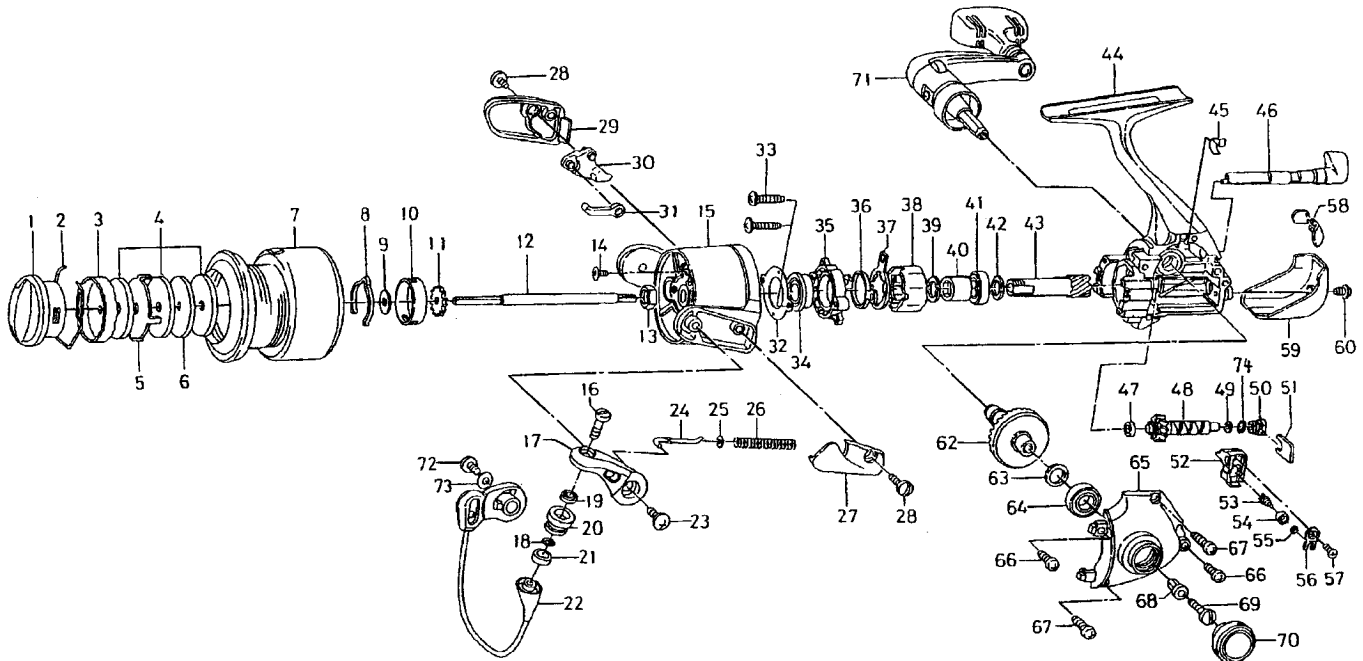

# TEAM DAIWA-S3000CU / 3500CU

Key No.	Parts No.	Parts Name
2-7	G11-7401	SPOOL
1	F66-2002	DRAG KNOB
2	F71-0001	DRAG WASHER RET
3	F68-1301	DRAG KNOB CLICK PLT
4	F69-8001	DRAG WASHER
5	F67-6401	EARED WASHER
6	F68-1101	KEY WASHER
8	F70-9001	SPOOL CLICK LEAF SPRING
9	E39-7901	SPOOL WASHER
10	F69-7901	CLICK LEAF SPRING HOLDER
11	E41-3101	CLICK GEAR
12	F68-0001	MAIN SHAFT
13	340-6604	ROTOR NUT
14	B55-7601	ROTOR NUT LOCK SCREW
15	F95-2602	ROTOR
16	F92-1701	LINE ROLLER SCREW
17	F89-2208	BAIL ARM
18	F89-7101	LINE ROLLER WASHER
19	F62-5102	BALL BEARING A
20	F92-1601	LINE ROLLER
21	G04-7601	LINE ROLLER COLLAR
22	F92-1102	BAIL
23	F89-2501	BAIL ARM SCREW
24	F89-2301	BAIL SPRING SHAFT
25	E31-3901	BAIL SPRING WASHER
26	F92-0901	BAIL SPRING
27	F92-1004	BAIL SPRING COVER
28	351-1801	BAIL HOLDER COVER SCREW
29	F92-1504	BAIL TRIP COVER
30	F62-4701	BAIL TRIP LEVER
31	F64-6301	BAIL TRIP PLT
32	F95-2501	BEARING RET A
33	E24-7402	BEARING RET SCREW
34	F25-2901	BALL BEARING B
35	F95-2401	BEARING RET B
36	F67-9701	BEARING RET C
37	F64-1401	ROLLER CLUTCH RET
38	F64-1201	ROLLER CLUTCH
39	373-7814	ROLLER CLUTCH WASHER
40	F73-2203	SPACING SLEEVE
41	F64-1101	BALL BEARING C