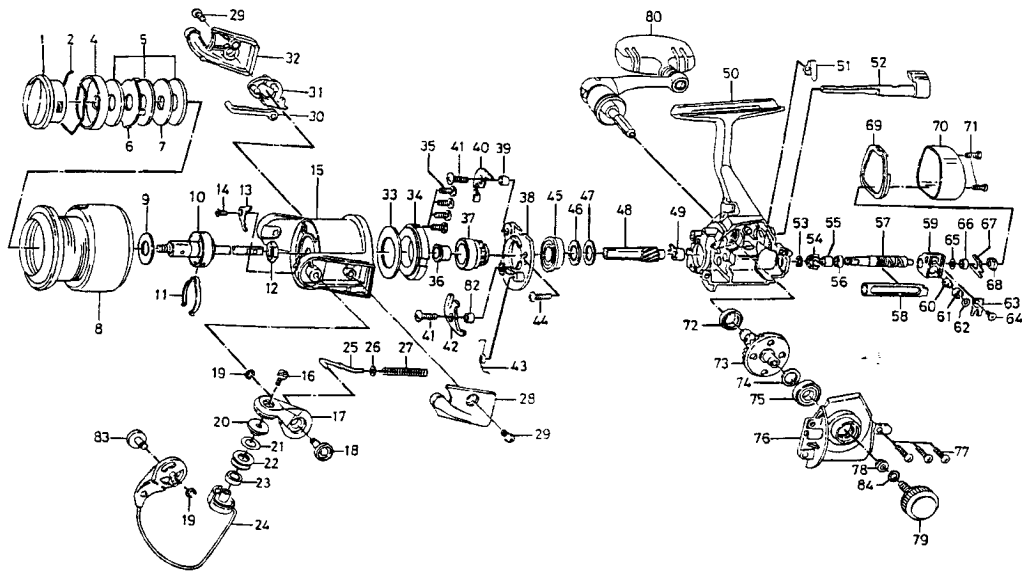

SPINNING REEL TEAM DAIWA-X4000HIAU

Key No.	Parts No.	Parts Name	Key No.	Parts No.	Parts Name
2-8	F76-4901	SPOOL	43	F22-7101	A/R CAM SPRING
1	F66-2001	DRAG KNOB	44	351-8501	BEARING RET SCREW
2	F71-0001	DRAG WASHER RET	45	F24-0001	BALL BEARING B
4	F75-6001	DRAG KNOB CLICK PLT	46	371-2822	BALL BEARING WASHER A
5	F62-7101	DRAG WASHER	47	371-2821	BALL BEARING WASHER B
6	F75-5701	EARED WASHER	48	F76-3601	PINION GEAR
7	F75-5601	KEY WASHER	49	B88-0001	PINION COLLAR
9	F13-7501	SPOOL WASHER	50	F47-7303	BODY
10	F47-5901	MAIN SHAFT	51	F76-9101	A/R LEVER SPRING
11	B74-7702	SPOOL CLICK LEAF SPRING	52	E45-0403	A/R LEVER
12	B10-5702	ROTOR NUT	53	320-5901	WORM SHAFT GEAR RET
13	F18-9601	ROTOR NUT HOLD PLT	54	F76-3501	WORM SHAFT GEAR
14	E13-4501	ROTOR NUT HOLD PLT SCREW	55	B45-1501	WORM SHAFT COLLAR
15	F76-3801	ROTOR	56	E33-2501	BALL BEARING C
16	F14-2004	LINE ROLLER SCREW	57	F76-3401	WORM SHAFT
17	F45-4301	BAIL ARM	58	F28-2602	WORM SHIELD
18	F34-5901	BAIL ARM SCREW	59	E44-6702	OSC SLIDER
19	320-5901	BAIL ARM SCREW RET	60	F02-1202	OSC PAWL
20	F70-8101	ROLLER COLLAR	61	E19-1301	OSC PAWL BUSH
21	F44-6202	LINE ROLLER WASHER	62	375-0801	OSC PAWL WASHER
22	F45-4902	LINE ROLLER	63	E12-5901	OSC SLIDER COVER
23	F84-4901	BALL BEARING A	64	351-8904	OSC SLIDER COVER SCREW
24	F76-3901	BAIL	65	375-4101	OSC SLIDER WASHER
25	E12-4701	BAIL SPRING SHAFT	66	F28-2201	BALL BEARING D
26	E31-3901	BAIL SPRING WASHER	67	F28-2301	WORM SHAFT RET
27	E43-5401	BAIL SPRING	68	F28-2403	BALL BEARING COLLAR B
28	F35-6905	BAIL SPRING COVER	69	E45-0702	WATER SHIELD
29	F01-3701	BAIL SPRING COVER SCREW	70	E45-0806	REAR COVER
30	F35-7201	BAIL TRIP PLT	71	F01-6302	REAR COVER SCREW
31	F49-9201	BAIL TRIP LEVER	72	B86-1702	BALL BEARING E
32	F35-7305	BAIL TRIP COVER	73	F76-3701	DRIVE GEAR
33	F19-7304	ROLLER CLUTCH WASHER	74	373-7808	DRIVE GEAR WASHER
34	F76-5401	ROLLER CLUTCH	75	B62-8601	BALL BEARING F
35	351-4701	ROLLER CLUTCH SCREW	76	F08-5004	SIDE COVER
36	F24-6001	SPACING SLEEVE	77	351-8505	SIDE COVER SCREW
37	F23-9102	A/R RATCHET	78	F43-3502	HANDLE COLLAR
38	F23-8301	BEARING RET	79	F76-4801	HANDLE SCREW
39	F22-6801	A/R PAWL PLT COLLAR	80	F76-4001	HANDLE
40	F23-8801	A/R PAWL PLT	82	F23-8701	A/R PAWL COLLAR
41	E45-4001	A/R PAWL SCREW	83	F66-0901	BAIL HOLDER SCREW
42	F23-8901	A/R PAWL	84	160-8101	HANDLE WASHER