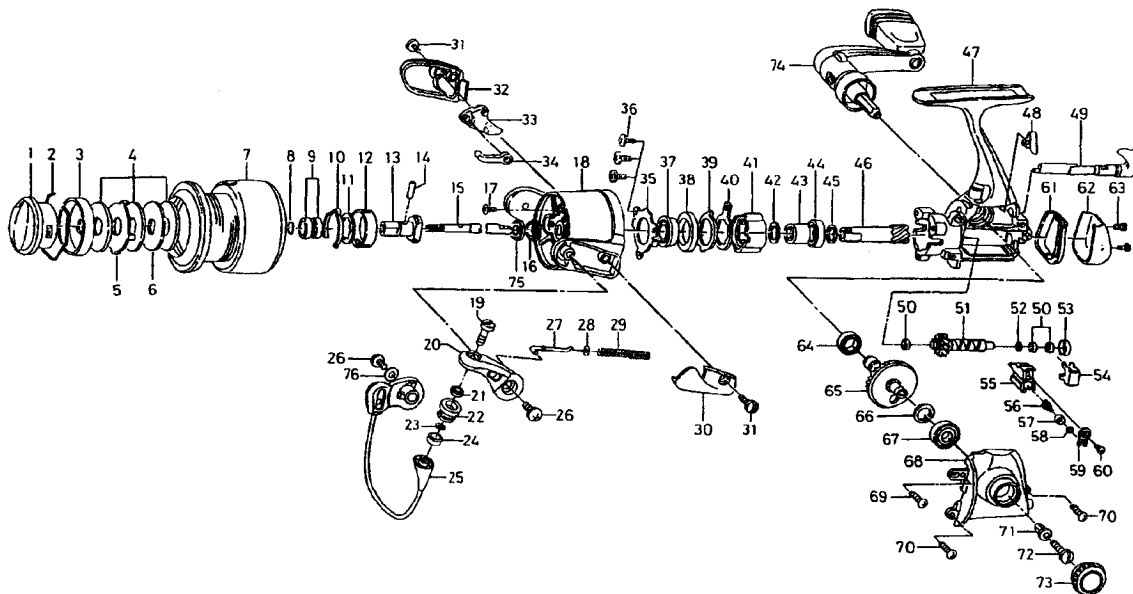

SPINNING REEL TEAM DAIWA-Z2000CU

Key No.	Parts No.	Parts Name	Key No.	Parts No.	Parts Name
2-7	G10-3501	SPOOL	39	F62-2301	ROLLER CLUTCH RET A
1	F96-4602	DRAG KNOB	40	F62-2201	ROLLER CLUTCH RET B
2	F74-2501	DRAG WASHER RET	41	F62-2002	ROLLER CLUTCH
3	F90-8701	DRAG KNOB CLICK PLT	42	375-8509	ROLLER CLUTCH WASHER
4	F63-5001	DRAG WASHER	43	F73-2501	SPACING SLEEVE
5	F63-5201	EARED WASHER	44	637-5702	BALL BEARING D
6	F63-5101	KEY WASHER	45	F63-3502	BALL BEARING COLLAR B
8	F76-5901	O RING	46	F89-1001	PINION GEAR
9	F01-6401	BALL BEARING A	47	G10-2801	BODY
10	F70-4901	SPOOL CLICK LEAF SPRING	48	F76-9101	A/R LEVER SPRING
11	F62-5501	SPOOL WASHER	49	F62-1310	A/R LEVER
12	F62-5401	CLICK LEAF SPRING HOLDER	50	F28-2201	BALL BEARING E
13	F62-5301	SPOOL METAL	51	F91-0301	WORM SHAFT
14	F62-5601	PIN	52	375-4101	WORM SHAFT WASHER
15	F62-2801	MAIN SHAFT	53	F62-1701	WORM SHAFT COLLAR
16	F97-9301	ROTOR NUT	54	F62-1801	WORM SHAFT RET
17	B55-7603	ROTOR NUT LOCK SCREW	55	F63-1701	OSC SLIDER
18	F90-7901	ROTOR	56	F89-1701	OSC PAWL
19	F92-1701	LINE ROLLER SCREW	57	F91-3001	OSC PAWL BUSH
20	F89-2201	BAIL ARM	58	375-0801	OSC PAWL WASHER
21	G02-0801	BALL BEARING B	59	F62-2901	OSC SLIDER COVER
22	F92-1601	LINE ROLLER	60	E15-0205	OSC SLIDER COVER SCREW
23	F89-7101	LINE ROLLER WASHER	61	F62-3104	WATER SHIELD
24	G04-7601	LINE ROLLER COLLAR	62	F62-3206	REAR COVER
25	F96-4002	BAIL	63	F62-3301	REAR COVER SCREW
26	F89-2501	BAIL HOLDER SCREW	64	F01-6401	BALL BEARING F
27	F89-2301	BAIL SPRING SHAFT	65	F63-1001	DRIVE GEAR
28	E31-3901	BAIL SPRING WASHER	66	375-8500	DRIVE GEAR WASHER
29	F89-2401	BAIL SPRING	67	636-6403	BALL BEARING G
30	F89-2601	BAIL SPRING COVER	68	F62-3010	SIDE COVER
31	F89-2701	BAIL SPRING COVER SCREW	69	351-1005	SIDE COVER SCREW A
32	F90-8101	BAIL TRIP COVER	70	351-1106	SIDE COVER SCREW B
33	F72-7201	BAIL TRIP LEVER	71	F40-4801	HANDLE COLLAR
34	F62-4601	BAIL TRIP PLT	72	363-8511	HANDLE SCREW
35	F94-6601	BEARING RET	73	F96-4301	HANDLE SCREW CAP
36	352-2501	BEARING RET SCREW	74	G10-3301	HANDLE
37	F22-6701	BALL BEARING C	75	F97-9401	ROTOR NUT WASHER
38	F94-6201	BALL BEARING COLLAR A	76	G04-7901	BAIL HOLDER WASHER