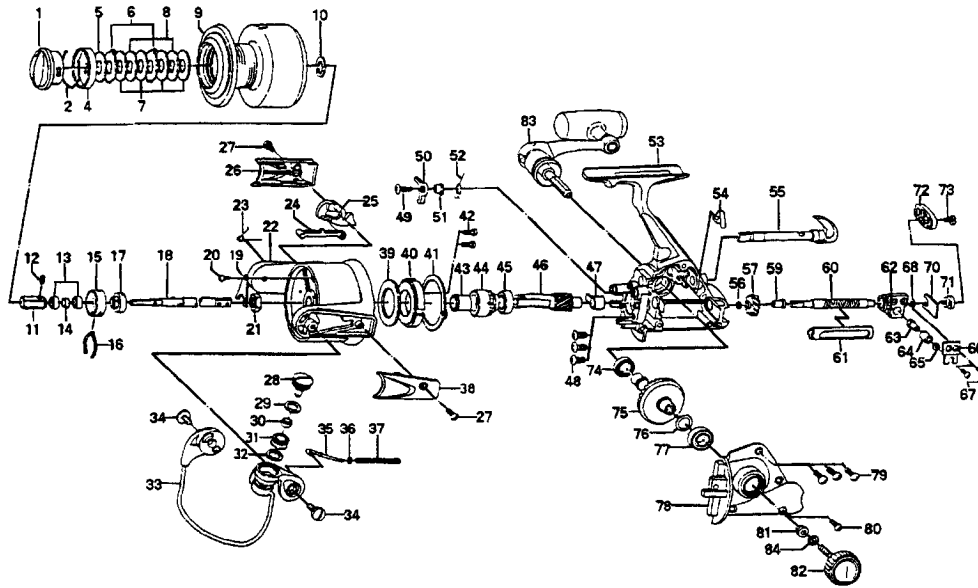

SPINNING REEL **TOURNAMENT-S5000RA / HA**

Key No.	Parts No.	Parts Name	Key No.	Parts No.	Parts Name
2-9	G01-4601	SPOOL	46	F23-2202	PINION GEAR
1	G01-3301	DRAG KNOB	47	E33-2101	PINION COLLAR
2	F71-0001	DRAG WASHER RET	48	B51-5301	BEARING RET SCREW
4	F75-6001	DRAG KNOB CLICK PLT	49	E45-4003	A/R PAWL SCREW
5	F75-5801	DRAG WASHER A	50	F18-1801	A/R PAWL
6	F75-5701	EARED WASHER	51	F18-1701	A/R PAWL COLLAR
7	F75-5501	DRAG WASHER B	52	F18-1901	A/R PAWL SPRING
8	F75-5601	KEY WASHER	53	G01-4001	BODY
10	F13-7501	SPOOL WASHER	54	E32-7801	A/R CAM SPRING
11	F23-5701	SHAFT METAL	55	F23-7502	A/R LEVER
12	F23-5801	SHAFT METAL SCREW	56	320-5901	WORM SHAFT GEAR RET
13	B35-8601	BALL BEARING A	57	F23-2801	WORM SHAFT GEAR
14	F23-5601	SHAFT METAL COLLAR	59	F25-6901	WORM SHAFT BUSH
15	E12-2301	CLICK LEAF SPRING HOLDER	60	F25-6801	WORM SHAFT
16	B74-7701	SPOOL CLICK LEAF SPRING	61	F25-6702	WORM SHIELD
17	F23-5501	SPOOL METAL	62	F23-2302	OSC SLIDER
18	F51-2701	MAIN SHAFT	63	E26-4101	OSC PAWL
19	F18-9601	ROTOR NUT HOLD PLT	64	E26-4201	OSC PAWL BUSH
20	351-1001	ROTOR NUT HOLD PLT SCREW	65	375-0801	OSC PAWL WASHER
21	B10-5701	ROTOR NUT	66	E26-4301	OSC SLIDER COVER
22	F31-5308	ROTOR	67	352-1505	OSC SLIDER COVER SCREW
23	F29-6801	BAIL TRIP LEVER SPRING	68	375-4101	OSC SLIDER WASHER
24	F23-4102	BAIL TRIP PLT	70	F23-2601	WORM SHAFT RET
25	F23-4202	BAIL TRIP LEVER	71	F25-7002	WORM SHAFT COLLAR
26	F23-4304	BAIL TRIP COVER	72	F23-3301	REAR COVER
27	F29-9501	BAIL TRIP COVER SCREW	73	F01-3703	REAR COVER SCREW
28	F23-4404	LINE ROLLER SCREW	74	E45-3901	BALL BEARING D
29	373-2701	LINE ROLLER WASHER A	75	F25-2301	DRIVE GEAR
30	F84-4901	BALL BEARING B	76	371-2824	DRIVE GEAR WASHER
31	F51-0001	LINE ROLLER	77	635-4801	BALL BEARING E
32	F44-6202	LINE ROLLER WASHER B	78	F23-3208	SIDE COVER
33	G01-4801	BAIL	79	351-5903	SIDE COVER SCREW A
34	F23-3903	BAIL HOLDER SCREW	80	351-7802	SIDE COVER SCREW B
35	E32-6701	BAIL SPRING SHAFT	81	F40-9001	HANDLE COLLAR
36	E31-3901	BAIL SPRING WASHER	82	F75-4901	HANDLE SCREW
37	E39-5901	BAIL SPRING	83	G01-4101	HANDLE
38	F23-4004	BAIL SPRING COVER	84	160-8001	HANDLE SCREW WASHER
39	F19-7303	ROLLER CLUTCH WASHER			
40	F76-5401	ROLLER CLUTCH			
41	F18-3001	BEARING RET			
42	351-1101	ROLLER CLUTCH SCREW			
43	F18-1301	SPACING SLEEVE			
44	F92-2901	A/R RATCHET			
45	635-4801	BALL BEARING C			

<i>T-S5000HA Special Parts</i>		
Key No.	Parts No.	Parts Name
46	F75-3701	PINION GEAR
57	F75-3801	WORM SHAFT GEAR
75	F75-3901	DRIVE GEAR
78	F23-3209	SIDE COVER