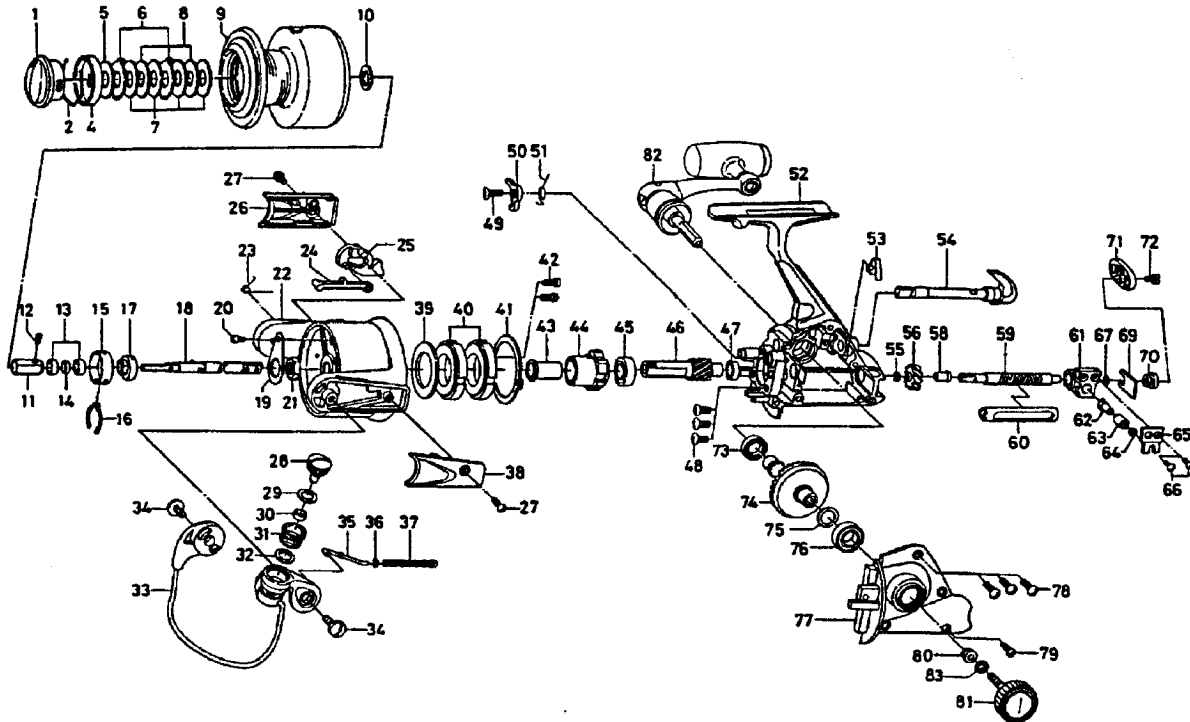

# SPINNING REEL TOURNAMENT-S6000HA

Key No.	Parts No.	Parts Name
2-9	G13-5001	SPOOL
1	G01-3301	DRAG KNOB
2	F71-0001	DRAG WASHER RET
4	F75-6001	DRAG KNOB CLICK PLT
5	F75-5801	DRAG WASHER A
6	F75-5701	EARED WASHER
7	F75-5501	DRAG WASHER B
8	F75-5601	KEY WASHER
10	F13-7501	SPOOL WASHER
11	F23-5701	SHAFT METAL
12	F23-5801	SHAFT METAL SCREW
13	B35-8601	BALL BEARING A
14	F23-5601	SHAFT METAL COLLAR
15	E12-2301	CLICK LEAF SPRING HOLDER
16	B74-7701	SPOOL CLICK LEAF SPRING
17	F80-2301	SPOOL METAL
18	F56-9701	MAIN SHAFT
19	F81-9002	ROTOR NUT HOLD PLT
20	352-2201	ROTOR NUT HOLD PLT SCREW
21	B43-7603	ROTOR NUT
22	F57-1404	ROTOR
23	F29-6801	BAIL TRIP LEVER SPRING
24	F24-3902	BAIL TRIP PLT
25	F23-4202	BAIL TRIP LEVER
26	F24-4604	BAIL TRIP COVER
27	F29-9501	BAIL TRIP COVER SCREW
28	F23-4404	LINE ROLLER SCREW
29	373-2701	LINE ROLLER WASHER A
30	F84-4901	BALL BEARING B
31	F51-0001	LINE ROLLER
32	F44-6202	LINE ROLLER WASHER B
33	G01-4501	BAIL
34	F23-3903	BAIL HOLDER SCREW
35	E32-6701	BAIL SPRING SHAFT
36	E31-3901	BAIL SPRING WASHER
37	F30-4301	BAIL SPRING
38	F24-3804	BAIL SPRING COVER
39	F19-7302	ROLLER CLUTCH WASHER
40	F76-5401	ROLLER CLUTCH
41	F18-3001	BEARING RET