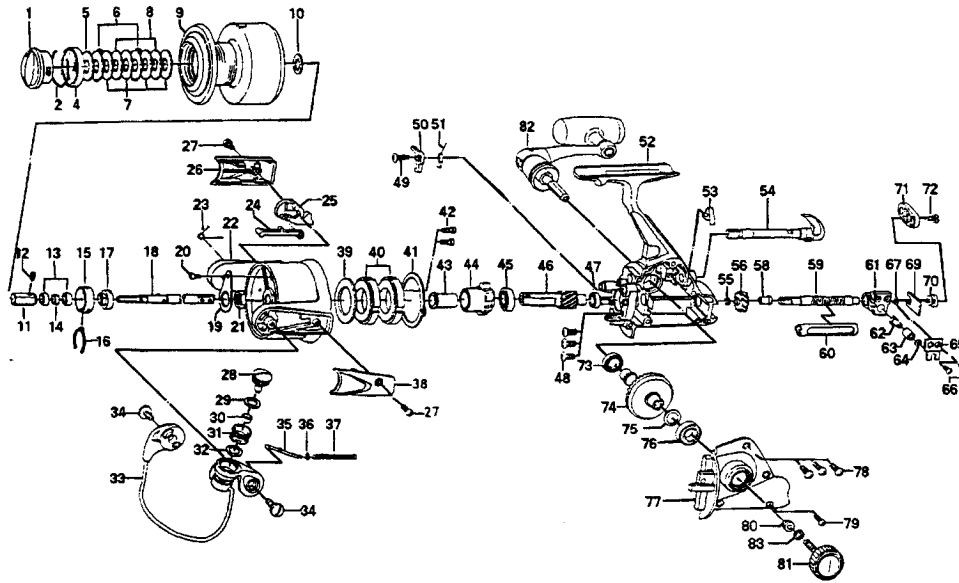

TOURNAMENT-S6000RA

Key No.	Parts No.	Parts Name
2-9	G01-5301	SPOOL
1	G01-3301	DRAG KNOB
2	F71-0001	DRAG WASHER RET
4	F75-6001	DRAG KNOB CLICK PLT
5	F75-5801	DRAG WASHER A
6	F75-5701	EARED WASHER
7	F75-5501	DRAG WASHER B
8	F75-5601	KEY WASHER
10	F13-7501	SPOOL WASHER
11	F23-5701	SHAFT METAL
12	F23-5801	SHAFT METAL SCREW
13	B35-8601	BALL BEARING A
14	F23-5601	SHAFT METAL COLLAR
15	E12-2301	CLICK LEAF SPRING HOLDER
16	B74-7701	SPOOL CLICK LEAF SPRING
17	F80-2301	SPOOL METAL
18	F56-9701	MAIN SHAFT
19	F81-9002	ROTOR NUT HOLD PLT
20	352-2201	ROTOR NUT HOLD PLT SCREW
21	B43-7603	ROTOR NUT
22	F57-1404	ROTOR
23	F29-6801	BAIL TRIP LEVER SPRING
24	F24-3902	BAIL TRIP PLT
25	F23-4202	BAIL TRIP LEVER
26	F24-4604	BAIL TRIP COVER
27	F29-9501	BAIL TRIP COVER SCREW
28	F23-4404	LINE ROLLER SCREW
29	373-2701	LINE ROLLER WASHER A
30	F84-4901	BALL BEARING B
31	F51-0001	LINE ROLLER
32	F44-6202	LINE ROLLER WASHER B
33	G01-4501	BAIL
34	F23-3903	BAIL HOLDER SCREW
35	E32-6701	BAIL SPRING SHAFT
36	E31-3901	BAIL SPRING WASHER
37	F30-4301	BAIL SPRING
38	F24-3804	BAIL SPRING COVER
39	F19-7302	ROLLER CLUTCH WASHER
40	F76-5401	ROLLER CLUTCH
41	F18-3001	BEARING RET