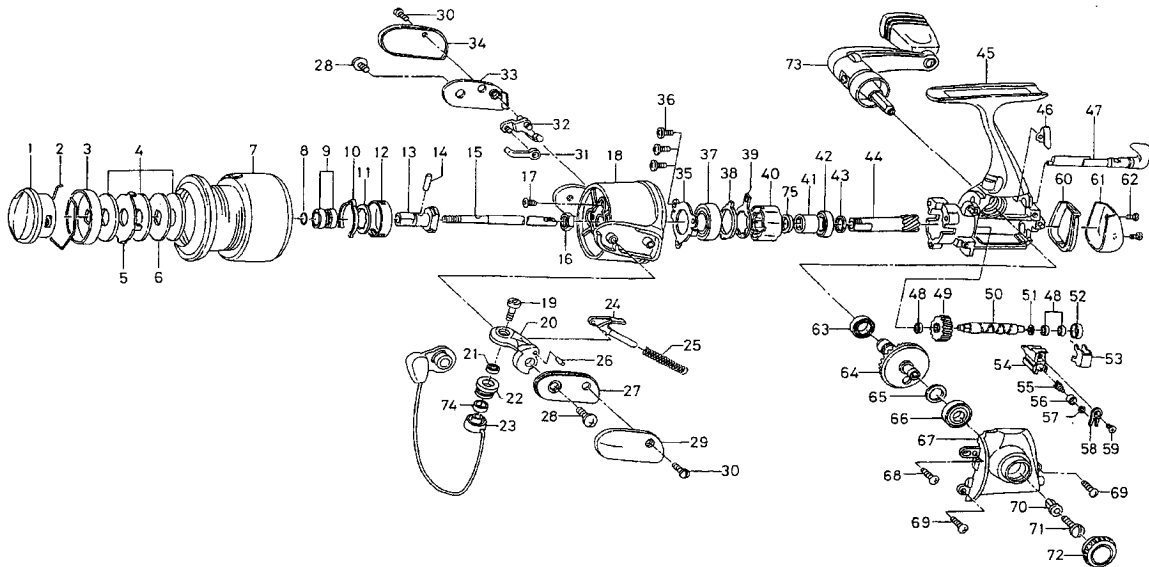

TOURNAMENT-Z1500iA / 2000iA

Key No. Parts No. Parts Name

2-7	F63-4401	SPOOL
1	F63-5601	DRAG KNOB
2	F74-2501	DRAG WASHER RET
3	F63-5401	DRAG KNOB CLICK PLT
4	F63-5001	DRAG WASHER
5	F63-5201	EARED WASHER
6	F63-5101	KEY WASHER
8	637-0601	O RING
9	F01-6401	BALL BEARING A
10	F70-4901	SPOOL CLICK LEAF SPRING
11	F62-5501	SPOOL WASHER
12	F62-5401	CLICK LEAF SPRING HOLDER
13	F62-5301	SPOOL METAL
14	F62-5601	PIN
15	F62-2801	MAIN SHAFT
16	341-9203	ROTOR NUT
17	B55-7601	ROTOR NUT LOCK SCREW
18	F63-3701	ROTOR
19	F62-5201	LINE ROLLER SCREW
20	F62-3501	BAIL ARM
21	F62-5101	BALL BEARING B
22	F62-5001	LINE ROLLER
23	F63-3801	BAIL
24	F69-1101	BAIL SPRING SHAFT
25	F74-2401	BAIL SPRING
26	F62-3701	BAIL ARM PIN
27	F62-3901	SPACER A
28	351-6101	BAIL HOLDER SCREW
29	F62-4002	BAIL SPRING COVER
30	F62-4101	BAIL SPRING COVER SCREW
31	F62-4601	BAIL TRIP PLT
32	F63-4001	BAIL TRIP LEVER
33	F63-4101	SPACER B
34	F62-4902	BAIL TRIP COVER
35	F62-2401	BEARING RET
36	352-2501	BEARING RET SCREW
37	F63-1201	BALL BEARING C
38	F62-2301	ROLLER CLUTCH RET A
39	F62-2201	ROLLER CLUTCH RET B
40	F62-2001	ROLLER CLUTCH

T-Z2000iA

Key No. Parts No. Parts Name

2-7	F69-6701	SPOOL
-----	----------	-------