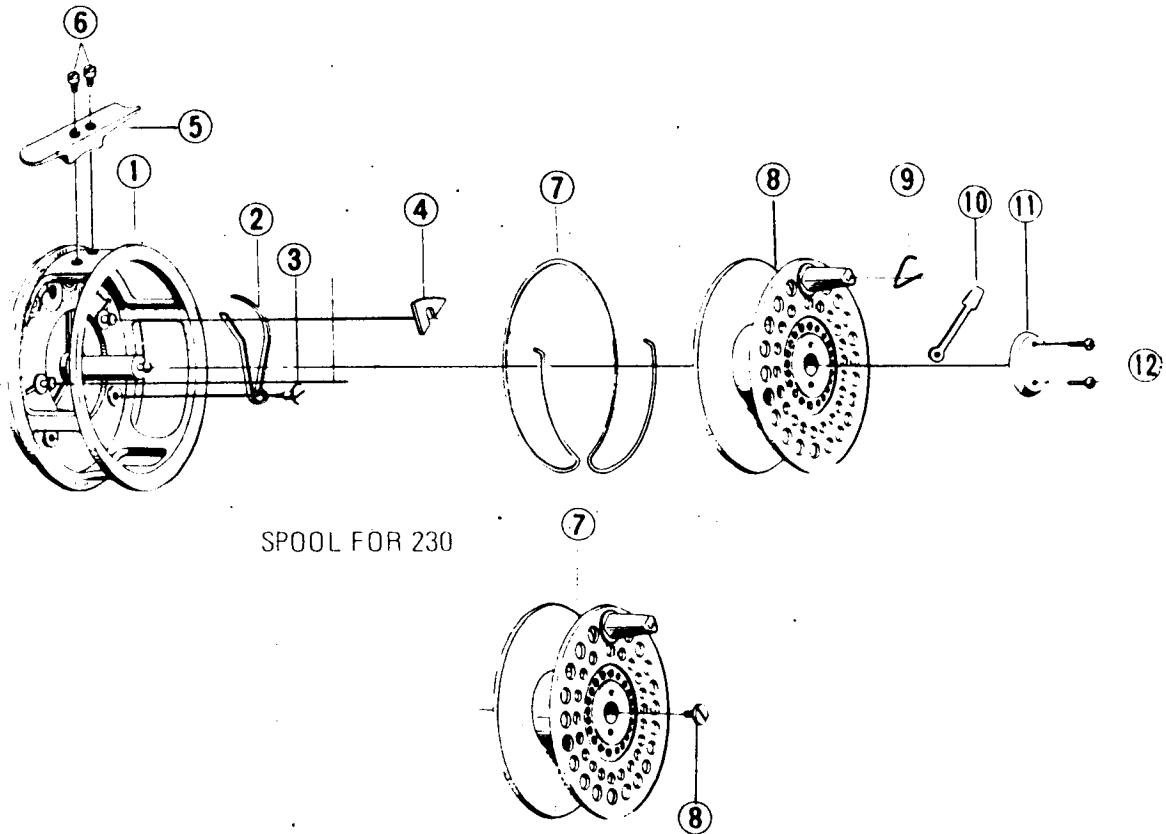

FLY REEL

**231**  
**230**

SPOOL FOR 230

LINE CAPACITY: 30 YDS., No. 7 WT. FLY LINE

Key No.	Parts No.	Parts Name
2	61507401	Drag spring
3	63617801	Drag spring screw
4	60401312	Click claw
6	63519911	Leg screw
<b>231 only</b>		
1	60037901	Body
5	66334224	Leg

Key No.	Parts No.	Parts Name
7	66336401	Line guide
8	60038111	Spool
9	61421601	Cap spring
10	66334601	Cap lever
11	66334511	Cap
12	63520101	Cap screw

Key No.	Parts No.	Parts Name
<b>230 only</b>		
1	60037501	Body
5	66334223	Leg
7	60037701	Spool
8	63617912	Spool screw

Sold As One unit