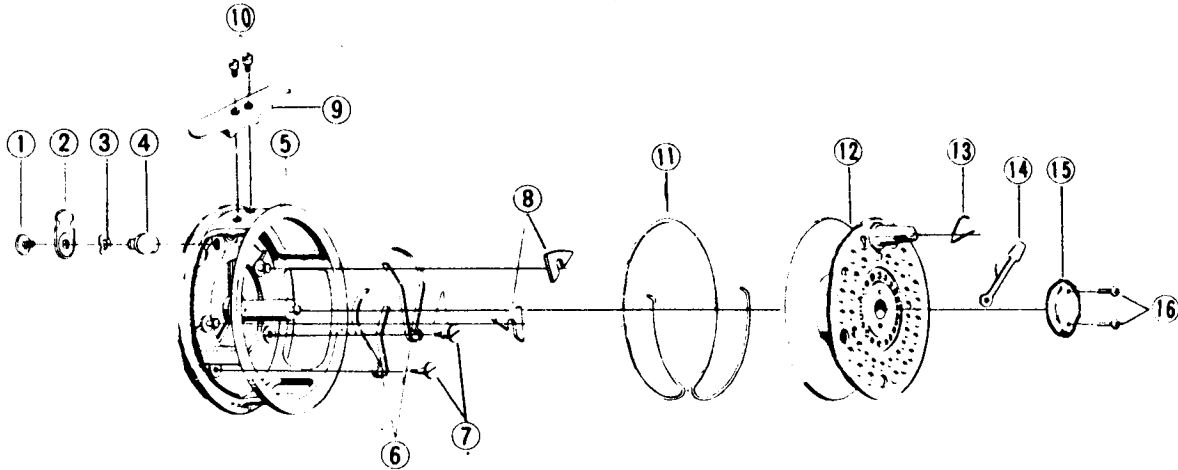

FLY REEL **233**  
**232**

LINE CAPACITY: 30 YDS., NO. 7 WT. FLY LINE

Key No.	Parts No.	Parts Name	Key No.	Parts No.	Parts Name	Key No.	Parts No.	Parts Name
1	63617911	Drag lever screw	9	66334224	Leg	233 only		
2	65406201	Drag lever	10	63519911	Leg screw	5	60038501	Body
3	61501751	Drag spring washer	11	66336401	Line guide	232 only		
4	64606401	Cam	12	60038111	Spool	5	60038301	Body
6	61507501	Drag spring	13	61421601	Cap spring			
7	63617801	Drag spring screw	14	66334601	Cap lever			Sold As One Unit
8	60401311	Click claw	15	66334511	Cap			
			16	63520101	Cap screw			