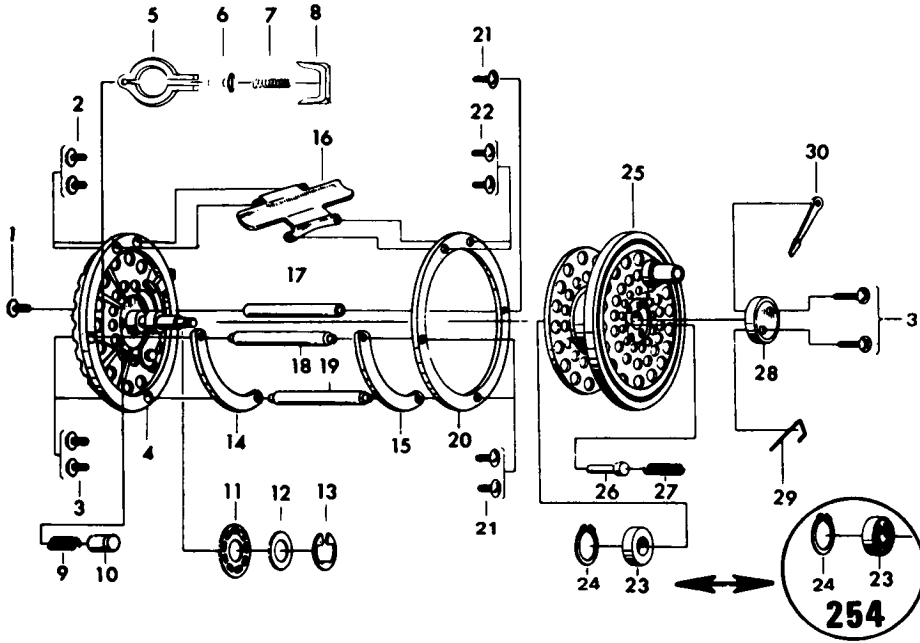

# DAIWA

FLY REEL **254**  
**252**

254 Special parts  
 4 60090302 Body  
 23 66316901 Ball bearing  
 28 66336033 Cap  
 23~31 Spool complete

LINE CAPACITY: 30 YDS., No. 7 WT. FLY LINE

Key No.	Parts No.	Parts Name	Price	Key No.	Parts No.	Parts Name	Price	Key No.	Parts No.	Parts Name	Price
1	63511001 (35110)	Shaft screw	\$ .50	12	63731701 (37317)	Ratchet washer	\$ .50	22	63520711 (35207)	Leg screw	\$.50
2	63520711 (35207)	Leg screw	.50	13	63203001 (3230)	Ratchet retainer	.50	23	63810101 (38101)	Collar	Sold As One Unit (S-252) 10.30
3	63511001 (35110)	Line guide retaining screw	.50	14	66335801 (63358)	Line guide	1.25	24	63202911 (3229)	Collar retaining ring	
4	60090301 (A00900)	Body	7.00	15	66335911 (63359)	Line guide	1.25	25	60053442 (A00534)	Spool	
5	64300401 (4304)	Disc brake	.50	16	66100611 (6106)	Leg	2.00	26	61210911 (12109)	Spool pin	
6	63620601 (36206)	Brake holder screw	.50	17	66336301 (63363)	Shaft	.50	27	61423211 (14232)	Spool spring	
7	61427401 (14274)	Brake spring	.50	18	66335601 (63356)	Line guide shaft	.75	28	66336033 (63360)	Cap	
8	66343201 (63432)	Pivot brock	.50	19	66335601 (63356)	Line guide shaft	.75	29	61421601 (14216)	Cap spring	
9	61423111 (14231)	Spring	.50	20	61705101 (1751)	Spool ring	2.50	30	66335711 (63357)	Cap lever	
10	61210811 (12108)	Pin	.50	21	63511001 (35110)	Shaft screw	.50	31	63517801 (35178)	Cap screw	
11	62803401 (2834)	Ratchet	.50								

ALWAYS SPECIFY MODEL NO., PART NAME & PARTS NO. WHEN ORDERING PARTS  
 PLEASE ENCLOSE CORRECT AMOUNT FOR PART'S PRICE WHEN ORDERING