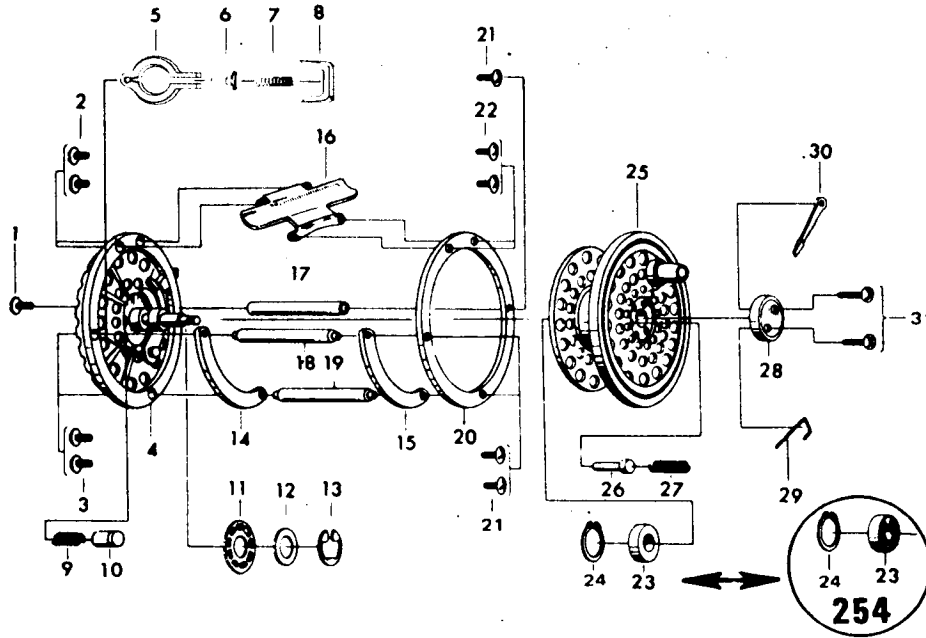

FLY REEL **254**  
**252**

- 254 Special parts
- |       |          |                |
|-------|----------|----------------|
| 4     | 60090302 | Body           |
| 23    | 66316901 | Ball bearing   |
| 28    | 66336033 | Cap            |
| 23-31 |          | Spool complete |

LINE CAPACITY: 30 YDS., No. 7 WT. FLY LINE

Key No.	Parts No.	Parts Name	Key No.	Parts No.	Parts Name	Key No.	Parts No.	Parts Name
1	63511001 (35110)	Shaft screw	12	63731701 (37317)	Ratchet washer	22	63520711 (35207)	Leg screw
2	63520711 (35207)	Leg screw	13	63203001 (3230)	Ratchet retainer	23	63810101 (38101)	Collar
3	63511001 (35110)	Line guide retaining screw	14	66335801 (63358)	Line guide	24	63202911 (3229)	Collar retaining ring
4	60090301 (A00900)	Body	15	66335911 (63359)	Line guide	25	60053442 (A00534)	Spool
5	64300401 (4304)	Disc brake	16	66100611 (6106)	Leg	26	61210911 (12109)	Spool pin
6	63620601 (36206)	Brake holder screw	17	66336301 (63363)	Shaft	27	61423211 (14232)	Spool spring
7	61427401 (14274)	Brake spring	18	66335601 (63356)	Line guide shaft	28	66336033 (63360)	Cap
8	66343201 (63432)	Pivot brock	19	66335601 (63356)	Line guide shaft	29	61421601 (14216)	Cap spring
9	61423111 (14231)	Spring	20	61705101 (1751)	Spool ring	30	66335711 (63357)	Cap lever
10	61210811 (12108)	Pin	21	63511001 (35110)	Shaft screw	31	63517801 (35178)	Cap screw
11	62803401 (2834)	Ratchet						

Sold As One Unit (S-252)

**Darwa**

Page  
144

Date  
12-75

Rev. No.  
00