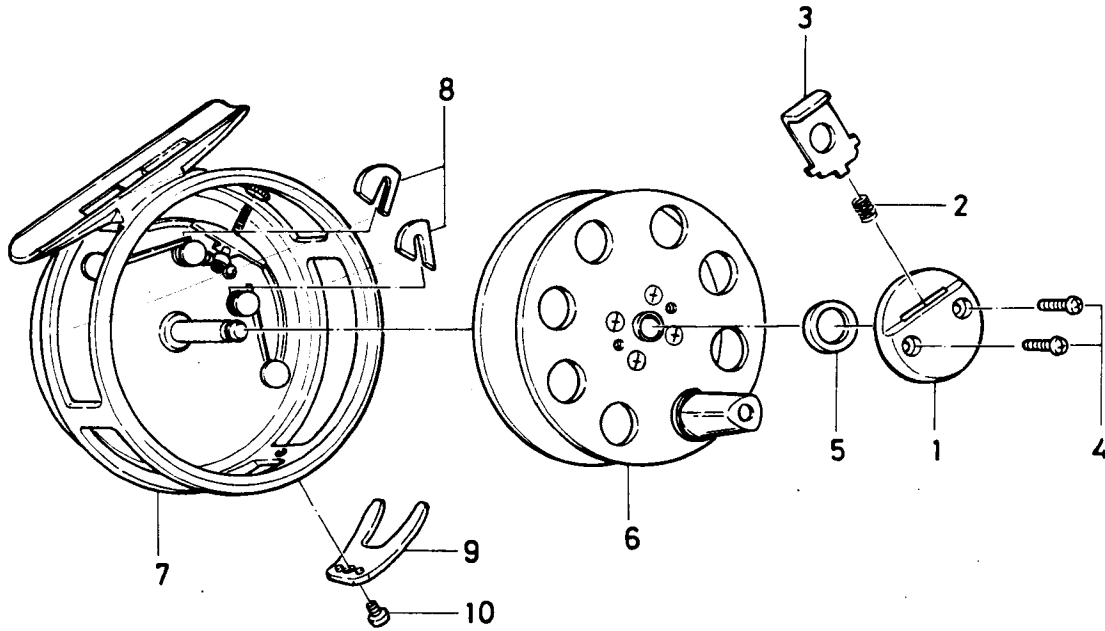

FLY REEL 730

| Key No. | Parts No. | Parts Name |
|---------|------------|----------------------|
| 1 | 6-130-4701 | Cover |
| 2 | 6-144-1801 | Spool stopper spring |
| 3 | 6-541-3401 | Spool stopper |
| 4 | 6-B05-5001 | Cover screw |
| 5 | 6-375-3801 | Cover washer |
| 6 | 6-734-6501 | Spool |
| 7 | 6-701-6401 | Body |
| 8 | 6-030-6901 | Click claw |
| 9 | 6-310-2201 | Line guard |
| 10 | 6-350-8912 | Line guard screw |