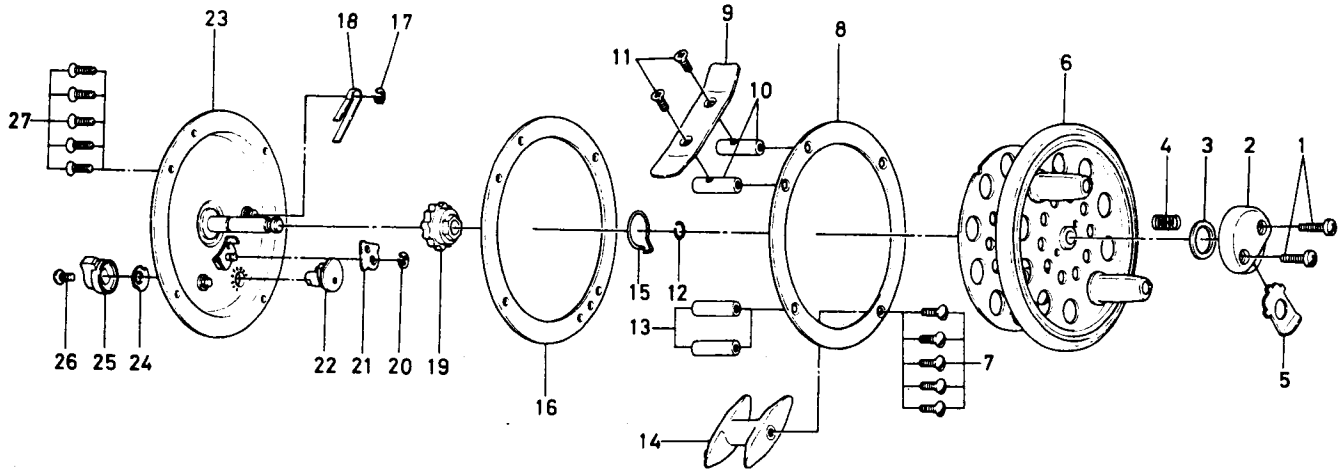

FLY REEL 732

KEY NO. 1 ~ 6
6-732-3011

SPOOL ASSEMBLY

KEY NO. 9 ~ 11
6-781-6601

STAND ASSEMBLY

Key No.	Parts No.	Parts Name	Key No.	Parts No.	Parts Name
1	6-353-0001	Cover screw	15	6-144-2901	Friction spring
2	6-130-4701	Cover	16	6-171-3001	Body ring
3	6-375-3801	Cover washer	17	6-320-7601	Click spring retainer
4	6-144-1801	Spool stopper spring	18	6-151-5702	Click spring
5	6-541-3401	Spool stopper	19	6-750-4101	Click gear
6	6-732-3111	Spool	20	6-320-5901	Click claw retainer
7	6-353-3501	Screw	21	6-030-5201	Click claw
8	6-560-4701	Ring	22	6-461-3801	Cam
9	6-610-3401	Stand	23	6-706-4501	Body
10	6-050-8801	Stand pillar	24	6-151-5301	Click lever washer
11	6-353-3601	Stand screw	25	6-541-3501	Click lever
12	6-320-8901	Click gear retainer	26	6-352-2501	Click lever screw
13	6-050-8901	Pillar	27	6-353-3501	Screw
14	6-310-1401	Line guard			