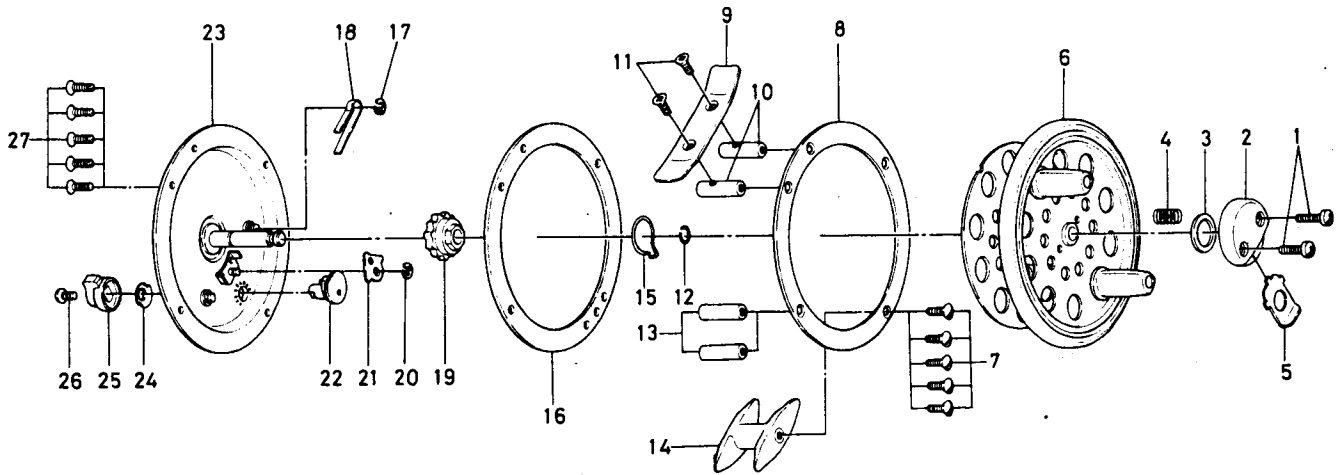

FLY REEL 734

KEY NO. 1 ~ 6
6-731-8811

SPOOL ASSEMBLY

KEY NO. 9 ~ 11
6-781-4901

STAND ASSEMBLY

Key No.	Parts No.	Parts Name	Key No.	Parts No.	Parts Name
1	6-353-0001	Cover screw	15	6-144-2901	Friction spring
2	6-130-4701	Cover	16	6-171-1701	Body ring
3	6-375-3801	Cover washer	17	6-320-7601	Click spring retainer
4	6-144-1801	Spool stopper spring	18	6-151-5702	Click spring
5	6-541-3401	Spool stopper	19	6-750-4101	Click gear
6	6-731-8911	Spool	20	6-320-5901	Click claw retainer
7	6-353-3501	Screw	21	6-030-5201	Click claw
8	6-560-3801	Ring	22	6-461-3801	Cam
9	6-610-3401	Stand	23	6-706-2201	Body
10	6-050-6401	Stand pillar	24	6-151-5301	Click lever washer
11	6-353-3601	Stand screw	25	6-541-3501	Click lever
12	6-320-8901	Click gear retainer	26	6-352-2501	Click lever screw
13	6-050-6501	Pillar	27	6-353-3501	Screw
14	6-310-1201	Line guard			