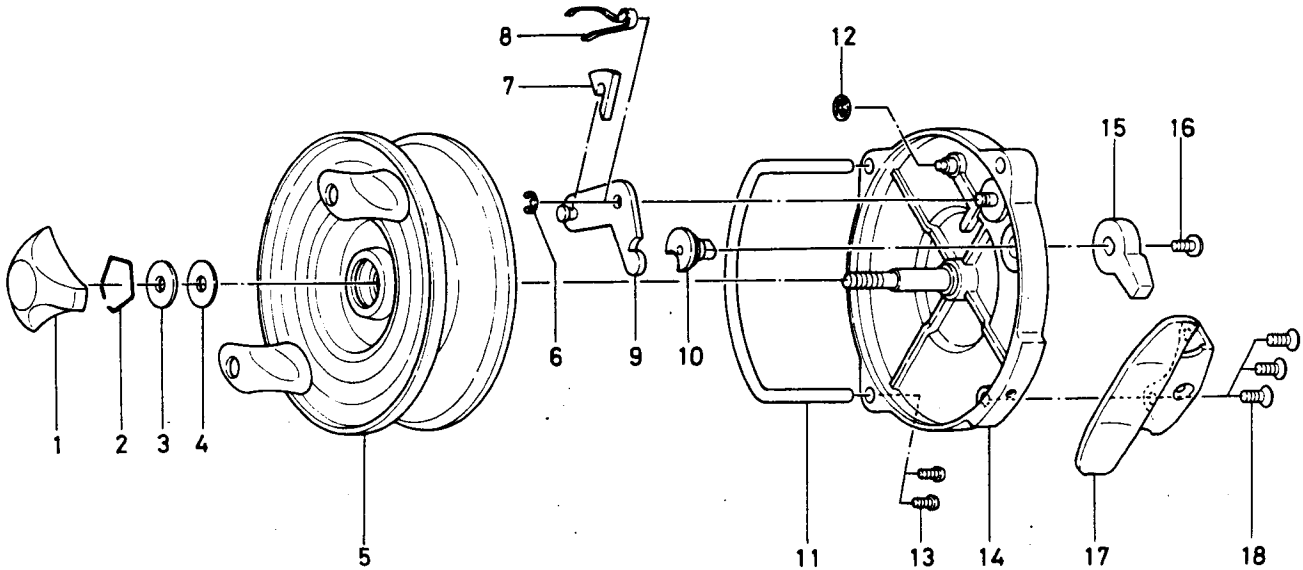

MOOCHING REEL 175

KEY NO. 2 ~ 5
6B16-5201

SPOOL ASSEMBLY

Key No.	Parts No.	Parts Name
1	6-740-2705	Drag knob
2	6-170-4001	Retainer
3	6-372-0801	Drag washer A
4	6-371-2731	Drag washer B
5	6-B16-5301	Spool
6	6-320-1402	Click claw retainer A
7	6-B28-2301	Click claw
8	6-151-3401	Click spring
9	6-B16-5001	Click plate

Key No.	Parts No.	Parts Name
10	6-461-0701	Click cam
11	6-B16-5101	Line guide
12	6-320-9701	Click claw retainer B
13	6-351-1001	Line guide screw
14	6-B16-4601	Body
15	6-541-0601	Click lever
16	6-352-9501	Click lever screw
17	6-610-2101	Leg
18	6-353-1201	Leg screw