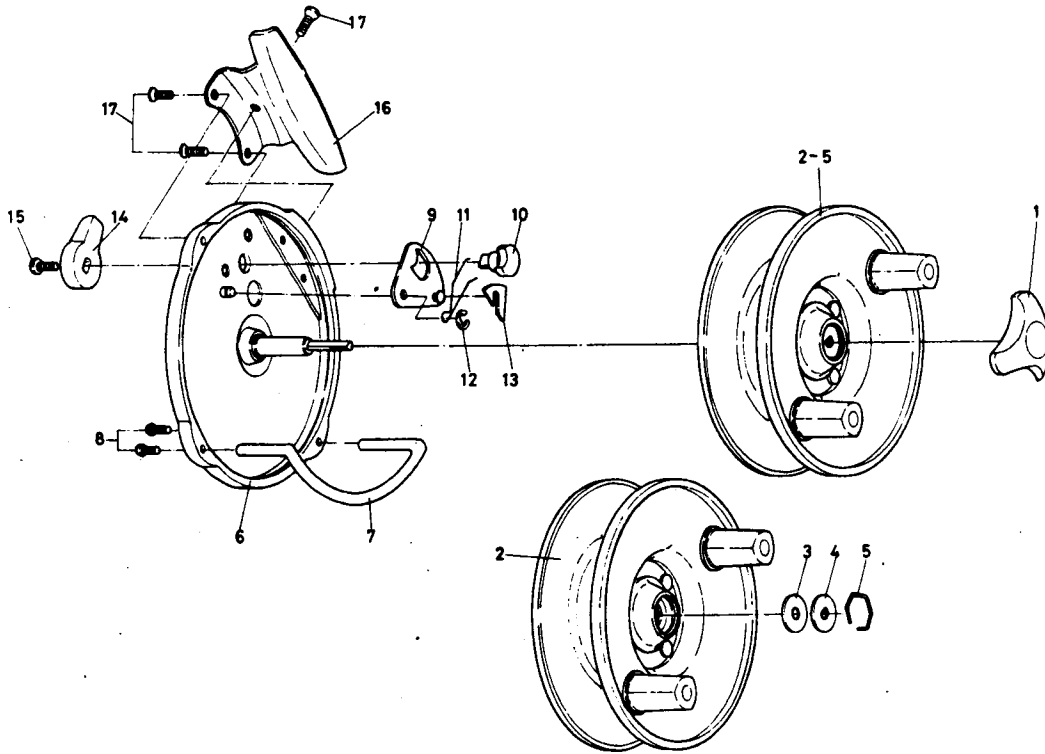

MOOCHING REEL 275

KEY NO. 2 ~ 5

6-731-6002

SPOOL ASSEMBLY

Key No.	Parts No.	Parts Name	Key No.	Parts No.	Parts Name
1	6-005-1802	Drag knob	10	6-461-0701	Click cam
2	6-731-5911	Spool	11	6-151-3401	Click spring
3	6-371-2731	Drag washer A	12	6-320-1401	Click claw retainer
4	6-372-0801	Drag washer B	13	6-040-1313	Click claw
5	6-320-1401	Retainer	14	6-541-0601	Click lever
6	6-700-7601	Body	15	6-352-9501	Click lever screw
7	6-310-0901	Line guide	16	6-610-2101	Leg
8	6-351-1001	Line guide screw	17	6-651-3501	Leg screw
9	6-780-5802	Click plate			