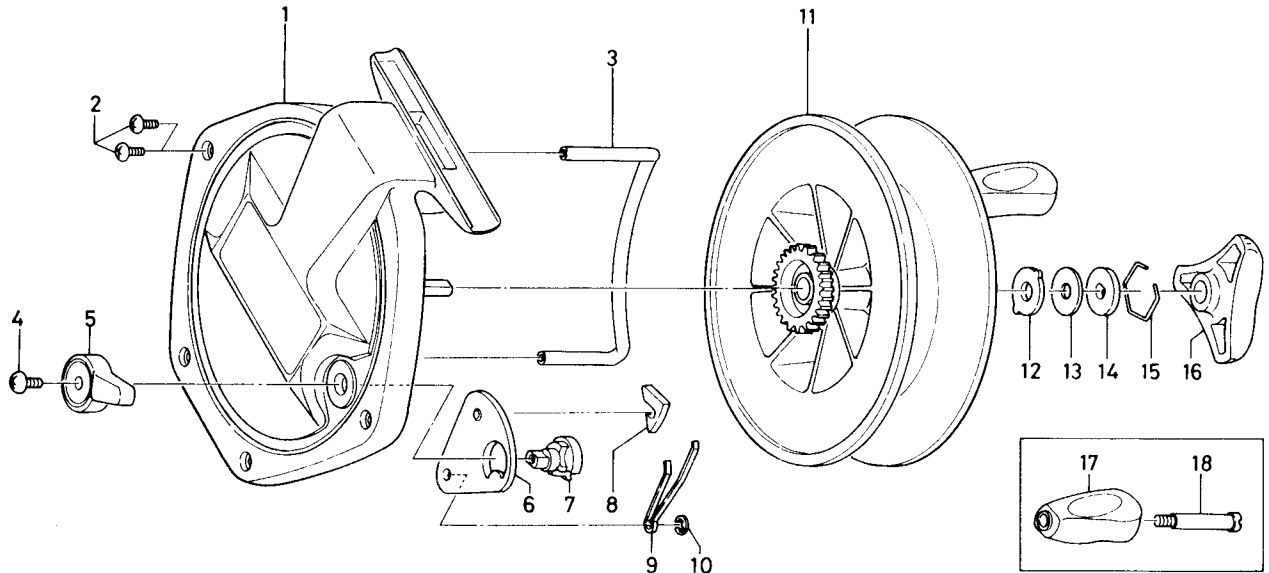

SINGLE ACTION REEL SG375

Key No. 11 ~ 15
B99-8001

Spool assembly

Key No.	Parts No.	Parts Name
1	6-B99-7601	Frame
2	6-351-1803	Line guard screw
3	6-B99-7901	Line guard
4	6-352-2503	Click lever screw
5	6-541-0601	Click lever
6	6-780-5802	Click plate assembly
7	6-461-0701	Click cam
8	6-040-1313	Click pawl
9	6-151-3401	Click spring
10	6-320-1402	Click spring retainer
11	6-B99-8101	Spool
12	6-375-5302	Drag washer A
13	6-371-2731	Drag washer B
14	6-372-0801	Drag washer C
15	6-170-4001	Retainer
16	6-005-1807	Drag knob
17	6-101-0001	Handle knob
18	6-B54-8701	Handle screw