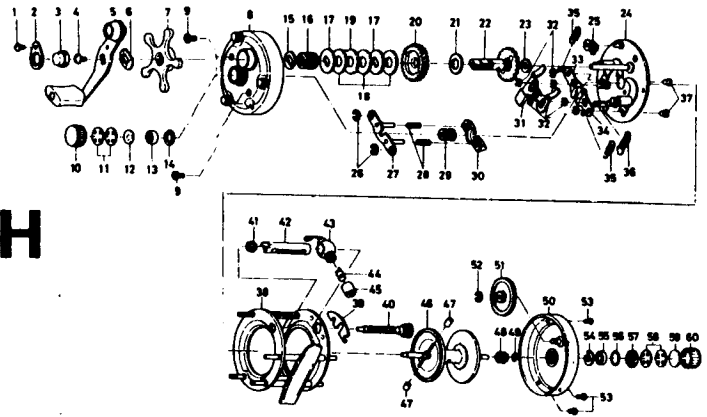

**BAITCASTING REEL**

*Millionaire* **5B, 5H, 6B, 6H**

**Millionaire 5B**

Key No.	Parts No.	Parts Name
1	63530501	Handle nut plate screw
2	60403201	Handle nut plate
3	63415801	Handle nut
4	63530701	Handle screw
5	67458701	Handle assembly
6	61509001	Handle washer
7	67809801	Star drag assembly
8	67809401	Right side cover assy.
9	63531701	Right side cover screw
10	63420801	Right spool cap
11	63737501	Ball bearing ret. washer
12	63204101	Ball bearing retainer A
13	66346701	Ball bearing
14	63206501	Ball bearing ret. ring
15	63749401	Drag washer A
16	61439201	Drag coil spring
17	63749401	Drag washer B
18	63749301	Drag washer C
19	63749501	Drag washer D
20	64129901	Drive gear
21	63737702	Gear shaft washer A
22	67254601	Gear shaft assembly
23	63737611	Gear shaft washer B
24	67809501	Set plate assembly
25	67700301	Anti reverse-claw
26	63207901	P. yoke guide plate ret. ring
27	67809701	Pinion yoke guide plate
28	61439301	Pinion yoke spring
29	64021901	Pinion gear
30	66359201	Pinion yoke
31	67809601	Clutch lever
32	63208201	Clutch ret. ring
33	60404701	Clutch stopper plate A
34	60404801	Clutch stopper plate B
35	61428503	Set plate spring A
36	61428502	Set plate spring B
37	61216801	Set plate screw
38	67809901	Frame assembly
39	61514101	Worm shaft lock arm
40	67107701	Worm shaft
41	60217201	Shield Bush

Key No.	Parts No.	Parts Name
42	66346101	Worm shield
43	67810201	Line guide
44	61214211	Line guide pin
45	63415901	Line guide nut
46	67353701	Spool
47	65008001	Brake collar
48	64022001	Spool gear
49	63204201	Spool gear ret. ring
50	67810301	Left side cover assy.
51	64130001	Cog wheel
52	63207901	Cog wheel ret. ring
53	63524201	Left cover screw
54	63206501	Ball bearing ret. ring
55	66346701	Ball bearing
56	61706701	"O" ring
57	63207711	Ball bearing retainer B
58	63737501	Ball bearing ret. washer
59	63747211	Rubber washer
60	63421001	Left spool cap