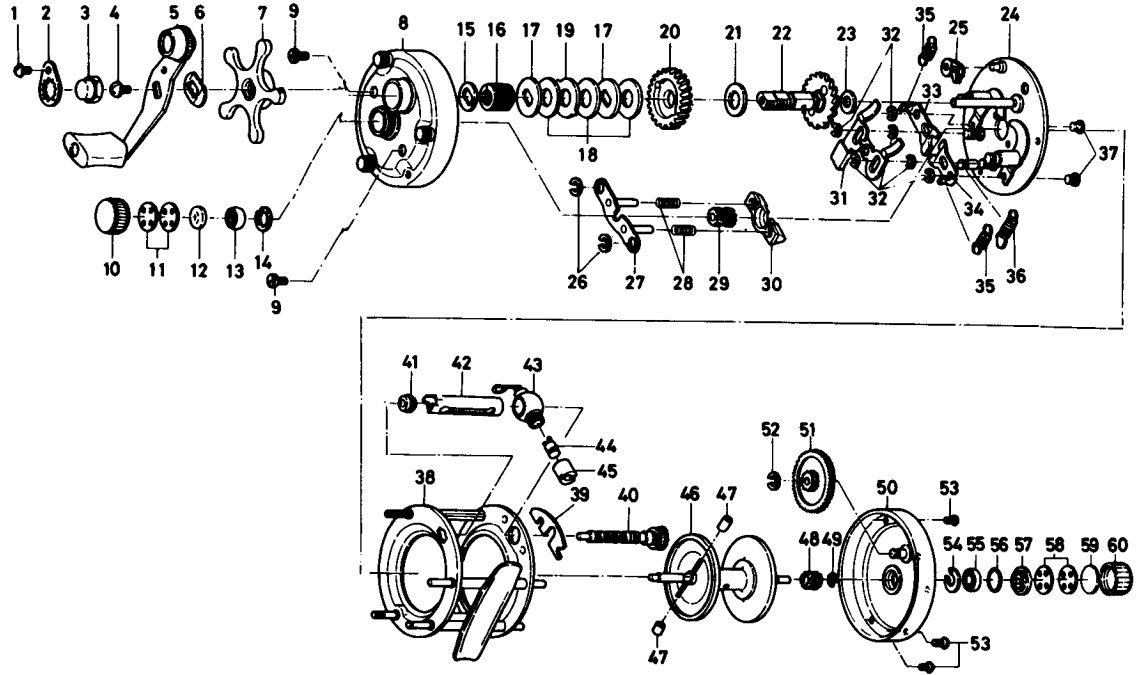

BAITCASTING REEL

Millionaire 5B 5H 6B 6H

Millionaire 5B

Key No.	Parts No.	Parts Name	Price
1	63530501	Handle Nut Plate Screw	$ 0.50
2	60403201	Handle Nut Plate	0.50
3	63415301	Handle Nut	0.50
4	63530701	Handle Screw	0.50
5	67458701	Handle Assembly	4.00
6	61509001	Handle Washer	0.50
7	67809801	Star Drag Assembly	3.50
8	67809401	Right Side Cover Assy.	7.00
9	63531701	Right Side Cover Screw	0.50
10	63420801	Right Spool Cap	2.00
11	63737501	Ball Bearing Ret. Washer	0.50
12	63204101	Ball Bearing Retainer A	0.50
13	66346701	Ball Bearing	9.50
14	63206501	Ball Bearing Ret. Ring	0.50
15	63749401	Drag Washer A	0.50
16	61439201	Drag Coil Spring	0.50
17	63749401	Drag Washer B	0.50
18	63749301	Drag Washer C	0.50
19	63749501	Drag Washer D	0.50
20	64129901	Drive Gear	6.00
21	63737702	Gear Shaft Washer A	0.50
22	67254601	Gear Shaft Assembly	4.00
23	63737611	Gear Shaft Washer B	0.50
24	67809501	Set Plate Assembly	9.00
25	67700301	Anti Reverse Claw	1.25
26	63207901	P.Yoke Guide Plate Ret. Ring	0.50
27	67809701	Pinion Yoke Guide Plate	1.00
28	61439301	Pinion Yoke Spring	0.50
29	64021901	Pinion Gear	4.00
30	66359201	Pinion Yoke	1.00

Key No.	Parts No.	Parts Name	Price
31	67809601	Clutch Lever	$ 1.50
32	63208201	Clutch Ret. Ring	0.50
33	60404701	Clutch Stopper Plate A	0.80
34	60404801	Clutch Stopper Plate B	0.80
35	61428202	Set Plate Spring A	0.50
36	61428501	Set Plate Spring B	0.50
37	61216801	Set Plate Screw	0.50
38	67809901	Frame Assembly	14.00
39	61514101	Worm Shaft Lock Arm	0.50
40	67107701	Worm Shaft	3.00
41	60217201	Shield Bush	0.50
42	66346101	Worm Shield	1.50
43	67810201	Line Guide	3.00
44	61214211	Line Guide Pin	1.25
45	63415901	Line Guide Nut	.50
46	67353701	Spool	10.00
47	65008001	Brake Collar	0.50
48	64022001	Spool Gear	1.50
49	63204201	Spool Gear Ret. Ring	0.50
50	67810301	Left Side Cover Assy	7.50
51	64130001	Cog Wheel	2.50
52	63207901	Cog Wheel Ret. Ring	0.50
53	63524201	Left Cover Screw	0.50
54	63206501	Ball Bearing Ret. Ring	0.50
55	66346701	Ball Bearing	9.50
56	61706701	"O" Ring	0.50
57	63207711	Ball Bearing Retainer B	0.50
58	63737501	Ball Bearing Ret. Washer	0.50
59	63747211	Rubber Washer	0.50
60	63421001	Left Spool Cap	2.00

Millionaire 5H Special Parts

Key No.	Parts No.	Parts Name	Price
20	64130301	Drive Gear	$ 6.00
29	67502401	Pinion Gear	4.00
50	67810302	Left Side Cover Assy	7.50

Millionaire 6B Special Parts

Key No.	Parts No.	Parts Name	Price
38	67810801	Frame Assembly	$17.00
40	67108201	Worm Shaft	4.00
42	66346102	Worm Shield	1.50
46	67353901	Spool	11.00
50	67810303	Left Side Cover Assy	7.50

Millionaire 6H Special Parts

Key No.	Parts No.	Parts Name	Price
20	64130301	Drive Gear	$ 6.00
29	67502401	Pinion Gear	4.00
38	67810801	Frame Assembly	17.00
40	67108201	Worm Shaft	4.00
42	66346102	Worm Shield	1.50
46	67353901	Spool	11.00
50	67810304	Left Side Cover Assy	7.50

ALWAYS SPECIFY MODEL N.O., PART NAME & PARTS NO. WHEN ORDERING PARTS
PLEASE ENCLOSE CORRECT AMOUNT FOR PART'S PRICE WHEN ORDERING