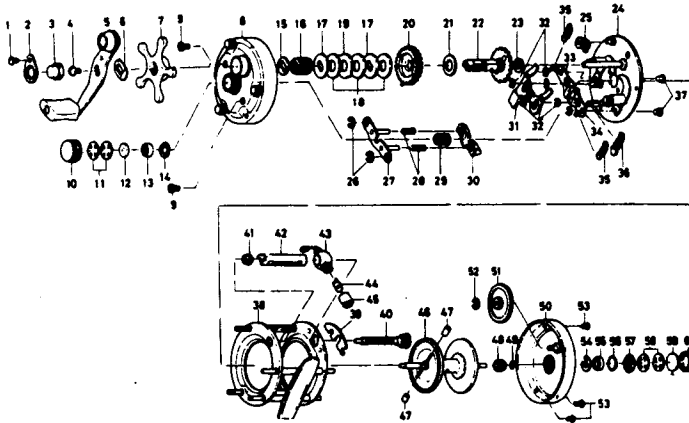

BAITCASTING REEL

Millionaire 5H/5B/6H/6B

Key No.	Parts No.	Parts Name
Millionaire 5B		
1	6-353-0501	Handle nut plate screw
2	6-040-3201	Handle nut plate
3	6-341-5801	Handle nut
4	6-353-0701	Handle screw
5	6-745-8701	Handle
6	6-150-9001	Handle washer
7	6-780-9801	Star drag
8	6-780-9401	Right side cover
9	6-353-1701	Right side cover screw
10	6-342-0801	Right spool cap
11	6-373-7501	Ball bearing ret. washer
12	6-320-4101	Ball bearing retainer A
13	6-634-6701	Ball bearing
14	6-320-6501	Ball bearing ret. ring
15	6-374-9401	Drag washer A
16	6-143-9201	Drag coil spring
17	6-374-9401	Drag washer B
18	6-374-9302	Drag washer C
19	6-374-9501	Drag washer D
20	6-412-9901	Drive gear
21	6-374-9303	Gear shaft washer A
22	6-725-4611	Gear shaft
23	6-373-7611	Gear shaft washer B
24	6-780-9501	Set plate
25	6-770-0301	Anti-reverse claw
26	6-320-8002	Pinion yoke guide plate ret. ring
27	6-780-9701	Pinion yoke guide plate
28	6-143-9311	Pinion yoke spring
29	6-402-1901	Pinion gear
30	6-635-9201	Pinion yoke
31	6-780-9601	Clutch lever
32	6-320-8202	Clutch ret. ring
33	6-040-4701	Clutch stopper plate A
34	6-040-4801	Clutch stopper plate B
35	6-142-8503	Set plate spring A
36	6-142-8502	Set plate spring B
37	6-121-6801	Set plate screw
38	6-780-9901	Frame
39	6-151-4111	Worm shaft lock arm
40	6-710-7711	Worm shaft

Key No.	Parts No.	Parts Name
41	6-021-7201	Shield bush
42	6-634-6101	Worm shield
43	6-781-0201	Line guide
44	6-121-4211	Line guide pin
45	6-341-5901	Line guide nut
46	6-735-3701	Spool
47	6-500-8011	Brake collar
48	6-402-2001	Spool gear
49	6-320-4202	Spool gear ret. ring
50	6-781-0311	Left side cover
51	6-413-0001	Cog wheel
52	6-320-8002	Cog wheel ret. ring
53	6-352-4221	Left cover screw
54	6-320-6501	Ball bearing ret. ring
55	6-634-6701	Ball bearing
56	6-170-6701	"O" ring
57	6-320-7711	Ball bearing retainer B
58	6-373-7501	Ball bearing ret. washer
59	6-374-7221	Rubber washer
60	6-342-1001	Left spool cap