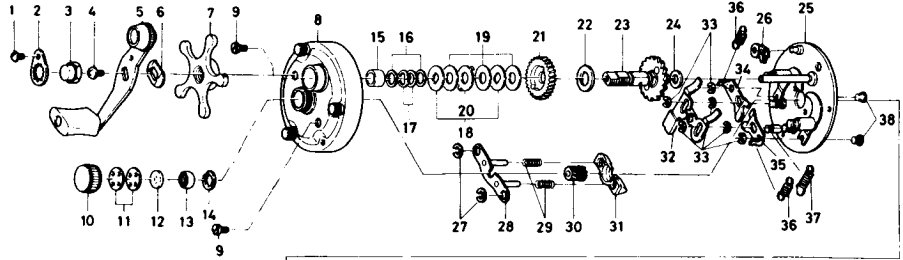

BAITCASTING REEL MILLIONAIRE M5HS/6HS

Key No.	Parts No.	Parts Name	Price Per Piece
1	6-353-8301	Handle nut plate screw	$ .10
2	6-040-3201	Handle nut plate	.40
3	6-341-5801	Handle nut	.55
4	6-353-0701	Handle screw	.10
5	6-747-3801	Handle assembly	4.15
6	6-150-9001	Handle washer	.10
7	6-780-9801	Star drag	3.25
8	6-780-9401	Right side cover assembly	8.75
9	6-353-1701	Right side cover screw	.20
10	6-342-0801	Right spool cap	1.20
11	6-373-7502	Ball bearing ret. washer	.10
12	6-320-4101	Ball bearing retainer A	.20
13	6-634-6701	Ball bearing	7.00
14	6-320-6501	Ball bearing ret. ring	.15
15	6-501-8701	Spacing sleeve	.25
16	6-373-7803	Disc washer	.10
17	6-150-8901	Drag washer spring	.15
18	6-374-9601	Drag washer A	.10
19	6-374-9305	Drag washer B	.15
20	6-375-8701	Drag washer C	.20
21	6-413-0311	Drive gear	5.10
22	6-374-9303	Gear shaft washer A	.20
23	6-725-4611	Gear shaft assembly	2.85
24	6-373-7611	Gear shaft washer B	.10
25	6-780-9501	Set plate assembly	10.45
26	6-770-0301	Anti-reverse claw	.50
27	6-320-8002	P. yoke guide plate ret. ring	.10
28	6-780-9701	Pinion yoke guide plate	1.00
29	6-143-9311	Pinion yoke spring	.10
30	6-750-2401	Pinion gear	1.90
31	6-635-9201	Pinion yoke	.35
32	6-780-9601	Clutch lever	1.55
33	6-320-8202	Clutch ret. ring	.10
34	6-040-4701	Clutch stopper plate A	.50
35	6-040-4801	Clutch stopper plate B	.50

Key No.	Parts No.	Parts Name	Price Per Piece
36	6-142-8503	Set plate spring A	$ .20
37	6-142-8502	Set plate spring B	.15
38	6-121-6802	Set plate guide pin	.10
39	6-780-9901	Frame assembly	12.25
40	6-151-4111	Worm shaft lock arm	.10
41	6-710-7711	Worm shaft	3.10
42	6-021-7201	Shield bush	.15
43	6-634-6101	Worm shield	1.15
44	6-781-0201	Line guide	2.45
45	6-121-4211	Line guide pin	.80
46	6-341-5901	Line guide nut	.50
47	6-735-3701	Spool	9.00
48	6-500-8011	Brake collar	.15
49	6-402-2001	Spool gear	.70
50	6-320-4202	Spool gear ret. ring	.10
51	6-781-0321	Left side cover assembly	8.65
52	6-413-0001	Cog wheel	.40
53	6-320-8002	Cog wheel ret. ring	.10
54	6-352-4221	Left cover screw	.15
55	6-320-6501	Ball bearing ret. ring	.15
56	6-634-6701	Ball bearing	7.00
57	6-170-6701	"O" ring	.30
58	6-320-7711	Ball bearing retainer B	.15
59	6-373-7502	Ball bearing ret. washer	.10
60	6-374-7221	Rubber washer	.10
61	6-342-1001	Left spool cap	1.70
62	6-375-0800	Line guide washer	.10

M6H Special Parts

39	6-781-0801	Frame assembly	13.00
41	6-710-8211	Worm shaft	3.25
43	6-634-6102	Worm shield	1.85
47	6-735-3901	Spool	10.00
51	6-781-0322	Left side cover assembly	8.65