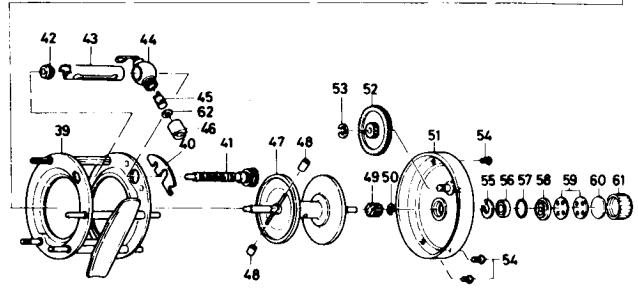

BAITCASTING REEL MILLIONAIRE M5HS/6HS

Key No.	Parts No.	Parts Name	Price Per Piece
1	6-353-8301	Handle nut plate screw	$ .10
2	6-040-3201	Handle nut plate	.40
3	6-341-5801	Handle nut	.55
4	6-353-0701	Handle screw	.10
5	6-747-3801	Handle assembly	4.15
6	6-150-9001	Handle washer	.10
7	6-780-9801	Star drag	3.25
8	6-780-9401	Right side cover assembly	8.75
9	6-353-1701	Right side cover screw	.20
10	6-342-0801	Right spool cap	1.20
11	6-373-7502	Ball bearing ret. washer	.10
12	6-320-4101	Ball bearing retainer A	.20
13	6-634-6701	Ball bearing	7.00
14	6-320-6501	Ball bearing ret. ring	.15
15	6-501-8701	Spacing sleeve	.25
16	6-373-7803	Disc washer	.10
17	6-150-8901	Drag washer spring	.15
18	6-374-9601	Drag washer A	.10
19	6-374-9305	Drag washer B	.15
20	6-375-8701	Drag washer C	.20
21	6-413-0311	Drive gear	5.10
22	6-374-9303	Gear shaft washer A	.20
23	6-725-4611	Gear shaft assembly	2.85
24	6-373-7611	Gear shaft washer B	.10
25	6-780-9501	Set plate assembly	10.45
26	6-770-0301	Anti-reverse claw	.50
27	6-320-8002	P. yoke guide plate ret. ring	.10
28	6-780-9701	Pinion yoke guide plate	1.00
29	6-143-9311	Pinion yoke spring	.10
30	6-750-2401	Pinion gear	1.90
31	6-635-9201	Pinion yoke	.35
32	6-780-9601	Clutch lever	1.55
33	6-320-8202	Clutch ret. ring	.10
34	6-040-4701	Clutch stopper plate A	.50
35	6-040-4801	Clutch stopper plate B	.50

Key No.	Parts No.	Parts Name	Price Per Piece
36	6-142-8503	Set plate spring A	$ .20
37	6-142-8502	Set plate spring B	.15
38	6-121-6802	Set plate guide pin	.10
39	6-780-9901	Frame assembly	12.25
40	6-151-4111	Worm shaft lock arm	.10
41	6-710-7711	Worm shaft	3.10
42	6-021-7201	Shield bush	.15
43	6-634-6101	Worm shield	1.15
44	6-781-0201	Line guide	2.45
45	6-121-4211	Line guide pin	.80
46	6-341-5901	Line guide nut	.50
47	6-735-3701	Spool	9.00
48	6-500-8011	Brake collar	.15
49	6-402-2001	Spool gear	.70
50	6-320-4202	Spool gear ret. ring	.10
51	6-781-0321	Left side cover assembly	8.65
52	6-413-0001	Cog wheel	.40
53	6-320-8002	Cog wheel ret. ring	.10
54	6-352-4221	Left cover screw	.15
55	6-320-6501	Ball bearing ret. ring	.15
56	6-634-6701	Ball bearing	7.00
57	6-170-6701	"O" ring	.30
58	6-320-7711	Ball bearing retainer B	.15
59	6-373-7502	Ball bearing ret. washer	.10
60	6-374-7221	Rubber washer	.10
61	6-342-1001	Left spool cap	1.70
62	6-375-0800	Line guide washer	.10

M6H Special Parts

39	6-781-0801	Frame assembly	13.00
41	6-710-8211	Worm shaft	3.25
43	6-634-6102	Worm shield	1.85
47	6-735-3901	Spool	10.00
51	6-781-0322	Left side cover assembly	8.65