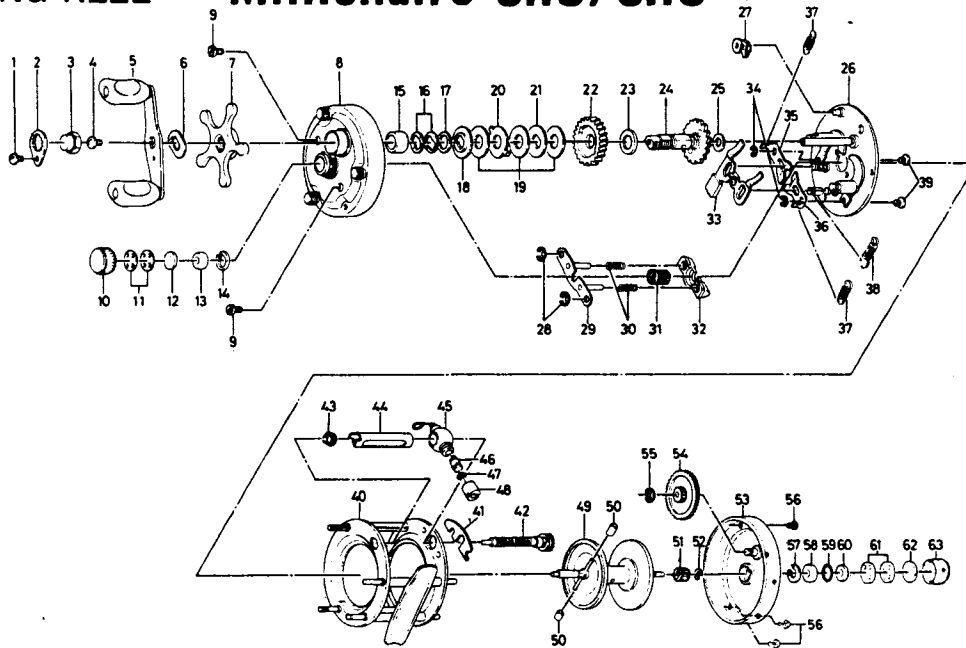

BAITCASTING REEL

Millionaire 5HS/6HS

Key No.	Parts No.	Parts Name
Millionaire 5 HS		
1	6-353-8301	Handle nut plate screw
2	6-040-3201	Handle nut plate
3	6-341-5801	Handle nut
4	6-353-0701	Handle screw
5	6-747-1701	Handle
6	6-150-9001	Handle washer
7	6-780-9801	Star drag
8	6-780-9416	Right side cover
9	6-353-1701	Right side cover screw
10	6-342-0801	Right spool cap
11	6-373-7502	Ball bearing ret. washer
12	6-320-4101	Ball bearing retainer A
13	6-637-4601	Ball bearing
14	6-320-6501	Ball bearing ret. ring
15	6-501-8701	Spacing sleeve
16	6-150-8901	Spring washer
17	6-373-7803	Drag washer A
18	6-376-0001	Drag washer B
19	6-374-9305	Drag washer C
20	6-375-8701	Drag washer D
21	6-374-9401	Drag washer E
22	6-413-0311	Drive gear
23	6-374-9303	Gear shaft washer A
24	6-725-4611	Gear shaft
25	6-373-7611	Gear shaft washer B
26	6-780-9501	Set plate
27	6-770-0301	Anti-reverse claw
28	6-320-8002	Pinion yoke guide plate ret. ring
29	6-780-9701	Pinion yoke guide plate
30	6-143-9311	Pinion yoke spring
31	6-B24-3101	Pinion gear
32	6-635-9201	Pinion yoke
33	6-780-9601	Clutch lever
34	6-320-8202	Clutch ret. ring
35	6-040-4701	Clutch stopper plate A

Key No.	Parts No.	Parts Name
36	6-040-4801	Clutch stopper plate B
37	6-142-8503	Set plate spring A
38	6-142-8502	Set plate spring B
39	6-121-6801	Set plate screw
40	6-780-9901	Frame
41	6-151-4111	Worm shaft lock arm
42	6-710-7711	Worm shaft
43	6-021-7201	Shield bush
44	6-634-6111	Worm shield
45	6-781-0201	Line guide
46	6-121-4211	Line guide pin
47	6-375-0800	Line guide washer
48	6-341-5901	Line guide nut
49	6-731-2901	Spool
50	6-500-8011	Brake collar
51	6-402-2001	Spool gear
52	6-320-4202	Spool gear ret. ring
53	6-781-0326	Left side cover
54	6-413-0001	Cog wheel
55	6-320-8002	Cog wheel ret. ring
56	6-352-4221	Left side cover screw
57	6-320-6501	Ball bearing ret. ring
58	6-637-4601	Ball bearing
59	6-B05-5201	"O" ring
60	6-320-7711	Ball bearing retainer B
61	6-373-7502	Ball bearing ret. washer
62	6-374-7221	Rubber washer
63	6-342-1001	Left spool cap

Millionaire 6HS Special Parts

8	6-780-9417	Right side cover
40	6-781-0801	Frame
42	6-710-8211	Worm shaft
44	6-634-6112	Worm shield
49	6-731-2902	Spool