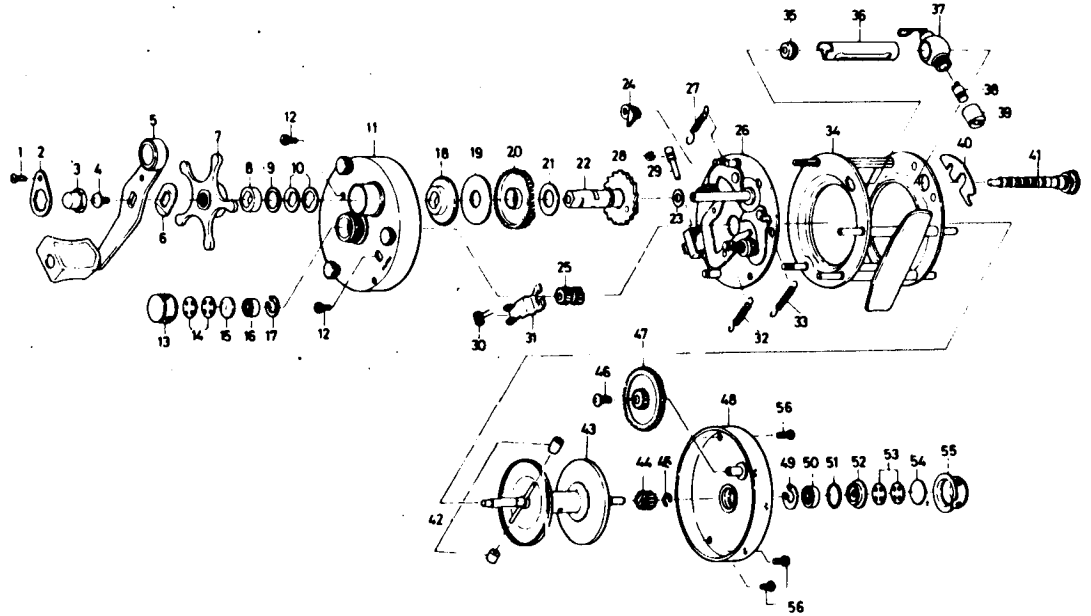

BAITCASTING REEL

Millionaire ▽

Key No.	Parts No.	Parts Name	Key No.	Parts No.	Parts Name	Key No.	Parts No.	Parts Name
1	63530501	Handle Nut Plate Screw	20	64122801	Drive Gear A	39	63415901	Line Guide Nut
2	60403201	Handle Nut Plate	21	63737702	Gear Shaft Washer A	40	61509101	Worm Shaft Lock Arm
3	63415801	Handle Nut	22	67101601	Gear Shaft Assembly	41	67104211	Worm Shaft
4	63530701	Handle Screw	23	63737611	Gear Shaft Washer B	42	65008001	Brake Collar
5	67451732	Handle Assembly	24	67700301	Anti Reverse-Claw	43	67301021	Spool
6	61509001	Handle Washer	25	64016001	Pinion Gear	44	64016201	Spool Gear
7	67800802	Star Drag Assembly	26	67805421	Set Plate Assembly	45	63204201	Spool Gear Ret. Ring
8	66345801	Drag Ring	27	61428402	Set Plate Spring A	46	63522201	Cog Wheel Screw
9	63737800	Drag Washer	28	63204201	Pinion Yoke Pin Ret. Ring	47	64122931	Cog Wheel
10	61508901	Drag Spring Washer	29	61214101	Pinion Yoke Pin	48	67801226	Left Side Cover Assy.
11	67800522	Right Side Cover Assembly	30	61428611	Pinion Yoke Spring	49	63206501	Ball Bearing Ret. Ring
12	63524101	Right Side Cover Screw	31	66345711	Pinion Yoke	50	66346701	Ball Bearing
13	63416011	Right Spool Cap	32	61428501	Set Plate Spring B	51	61706701	"O" Ring
14	63737501	Ball Bearing Ret. Washer	33	61428401	Set Plate Spring C	52	63207711	Ball Bearing Retainer B
15	63204101	Ball Bearing Retainer A	34	67800911	Frame Assembly	53	63737501	Ball Bearing Ret. Washer
16	66346701	Ball Bearing	35	60217201	Shield Bush	54	63747211	Rubber washer
17	63206501	Ball Bearing Ret. Ring	36	66346101	Worm Shield	55	63420201	Left Spool Cap
18	62803901	Drag Wheel	37	67801101	Line Guide	56	63524201	Left Cover Screw
19	63745801	Drive Gear Washer	38	61214211	Line Guide Pin			