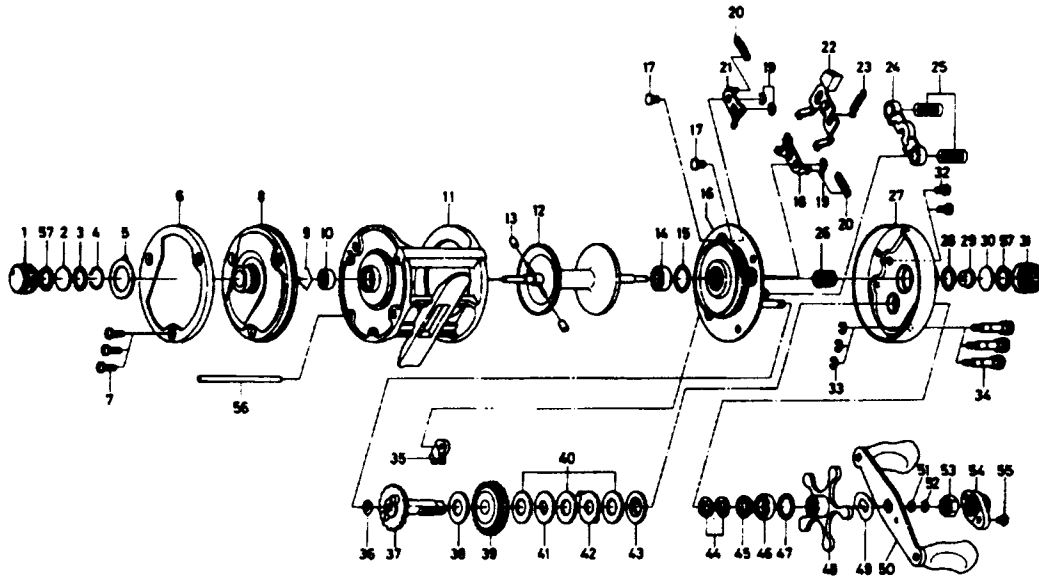

# BAITCASTING REEL Millionaire 7HT

Key No.	Parts No.	Parts Name	Key No.	Parts No.	Parts Name
1	E31-5402	Cast control cap A	33	320-5901	Right side plate screw retainer
2	375-7501	Spacer A	34	E46-5401	Right side plate screw B
3	B05-5201	"O" ring A	35	770-0301	Anti-reverse pawl
4	F13-3501	Memory plate retaining ring	36	373-7611	Drive shaft washer A
5	E46-3901	Memory plate	37	E46-5001	Drive shaft
6	E31-8201	Left side outer ring	38	374-9302	Drive shaft washer B
7	E31-7401	Left side plate screw	39	413-8802	Drive gear
8	F08-9301	Left side plate	40	374-9305	Drag washer
9	B09-5601	Bearing retainer	41	374-9401	Key washer A
10	637-2101	Ball bearing A	42	375-8701	Eared washer
11	F08-9601	Frame assembly	43	376-0001	Key washer B
12	F09-0001	Spool assembly	44	150-8901	Drag spring washer
13	B35-2701	Brake collar	45	E20-8501	Ball bearing collar
14	B18-1601	Ball bearing B	46	E15-4001	Ball bearing C
15	171-1001	"O" ring B	47	B68-4402	Bearing washer
16	E46-5601	Set plate	48	E46-5501	Star drag
17	121-6801	Set plate screw	49	150-9001	Friction washer
18	040-4801	Clutch trip plate A	50	E30-5201	Handle assembly
19	320-8202	Clutch trip plate retainer	51	B55-4301	Handle nut washer
20	142-8503	Clutch trip plate spring	52	B33-9801	Handle nut retainer
21	040-4701	Clutch trip plate B	53	B43-3601	Handle nut
22	B33-7302	Yoke plate	54	F05-4401	Handle nut plate
23	142-8502	Yoke plate spring	55	351-1803	Handle nut plate screw
24	833-7501	Yoke	56	E31-6001	Stabilizer bar
25	B33-7601	Yoke spring	57	371-2822	Spacer B
26	B34-0001	Pinion gear			
27	F08-8501	Right side plate			
28	B05-5201	"O" ring C			
29	B64-3101	Bush			
30	375-7501	Spacer A			
31	E31-5401	Cast control cap B			
32	353-1702	Right side plate screw A			