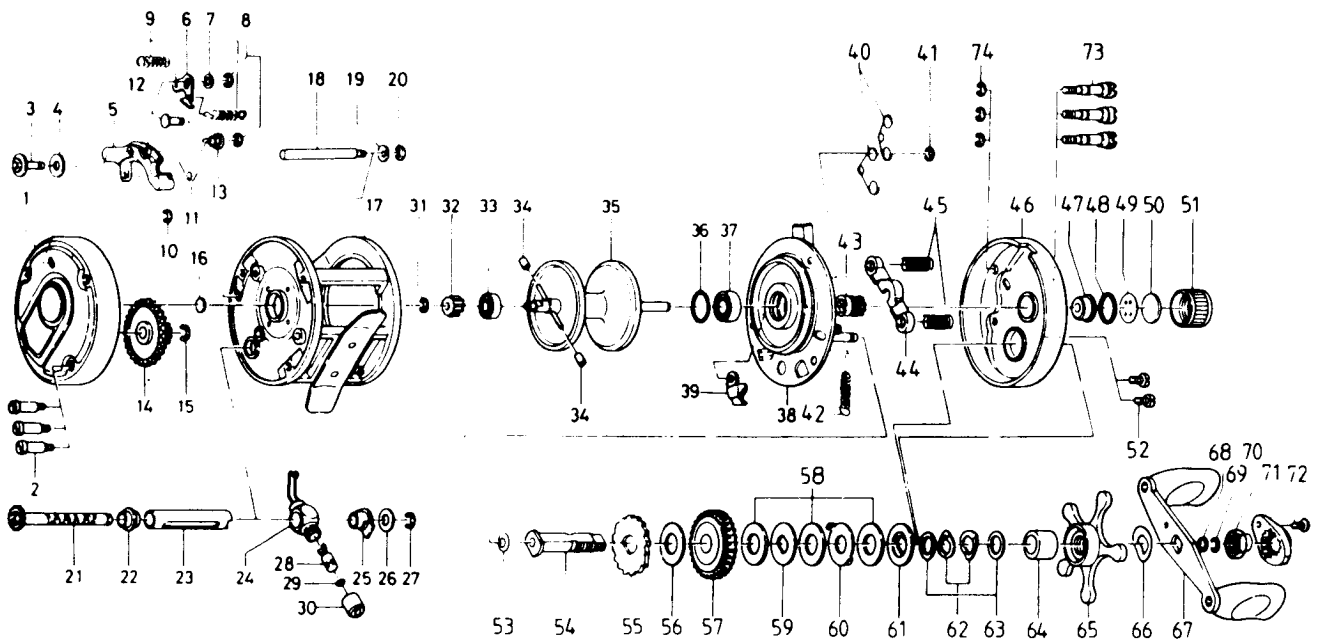

# BAITCASTING REEL – Millionaire M35-2B/M37-2B

## Key

No.	Parts No.	Parts Name
61	K16-0601	Key washer B
62	K16-0701	Drag spring washer
63	373-7803	Drag washer B
64	K16-0801	Spacing sleeve
65	K16-1001	Star drag
66	K16-1401	Friction washer
67	K16-1502	Handle assembly
68	K16-1801	Handle nut washer
69	K16-1901	Handle nut retainer
70	K16-2002	Handle nut
71	K16-2101	Handle nut plate
72	351-1803	Handle nut plate screw

## Key

No.	Parts No.	Parts Name
73	K15-6502	Right side plate screw
74	320-5901	Right side plate screw retainer

## M37-2B Special parts

1	K16-2304	Left side plate
17	K16-4801	Frame assembly
18	K16-4801	Stabilizer bar
21	K16-6401	Worm shaft
23	K16-5801	Level wind guard
35	K16-7701	Spool assembly
46	K15-6004	Right side plate assembly