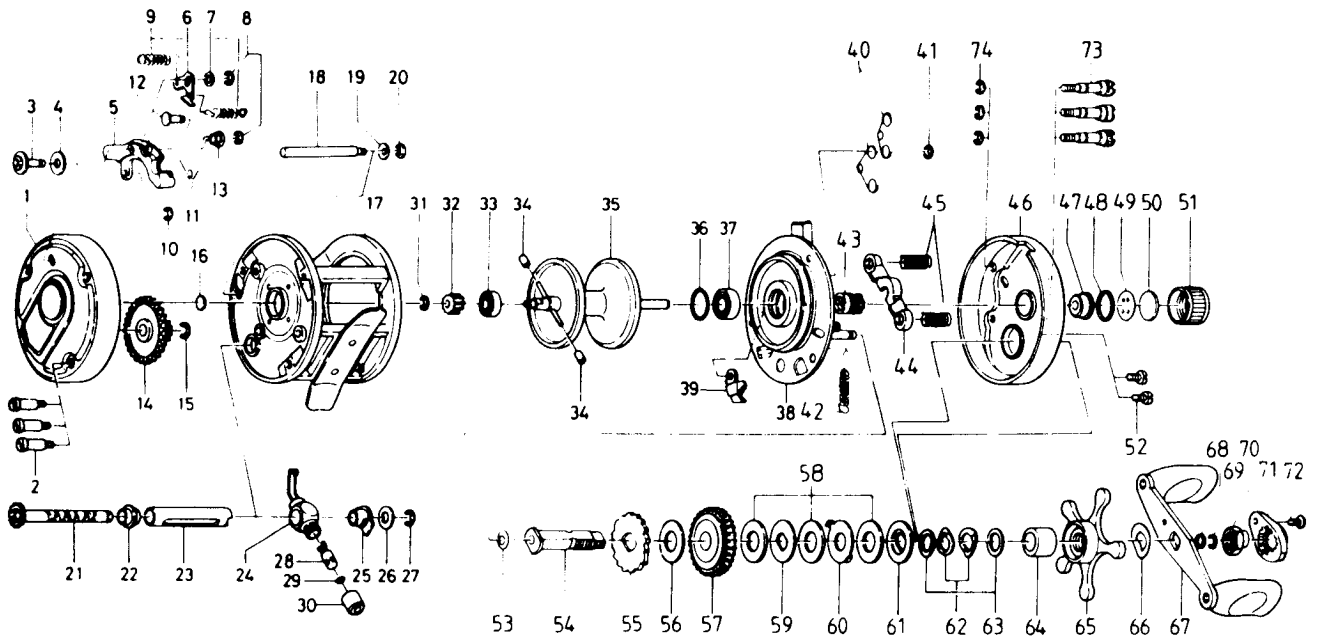

BAITCASTING REEL – Millionaire M35/M37

Key No.	Parts No.	Parts Name
61	K16-0601	Key washer B
62	K16-0701	Drag spring washer
63	373-7803	Drag washer B
64	K16-0801	Spacing sleeve
65	K16-1201	Star drag
66	K16-1401	Friction washer
67	K16-1501	Handle assembly
68	K16-1801	Handle nut washer
69	K16-1901	Handle nut retainer
70	K16-2001	Handle nut
71	K16-2101	Handle nut plate
72	351-1801	Handle nut plate screw

Key No.	Parts No.	Parts Name
73	K15-6501	Right side plate screw
74	320-5901	Right side plate screw retainer

M37 Special parts

1	K16-2204	Left side plate
17	K16-4801	Frame assembly
18	K16-4801	Stabilizer bar
21	K16-6401	Worm shaft
23	K16-5801	Level wind guard
35	K16-7701	Spool assembly
46	K15-6004	Right side plate assembly