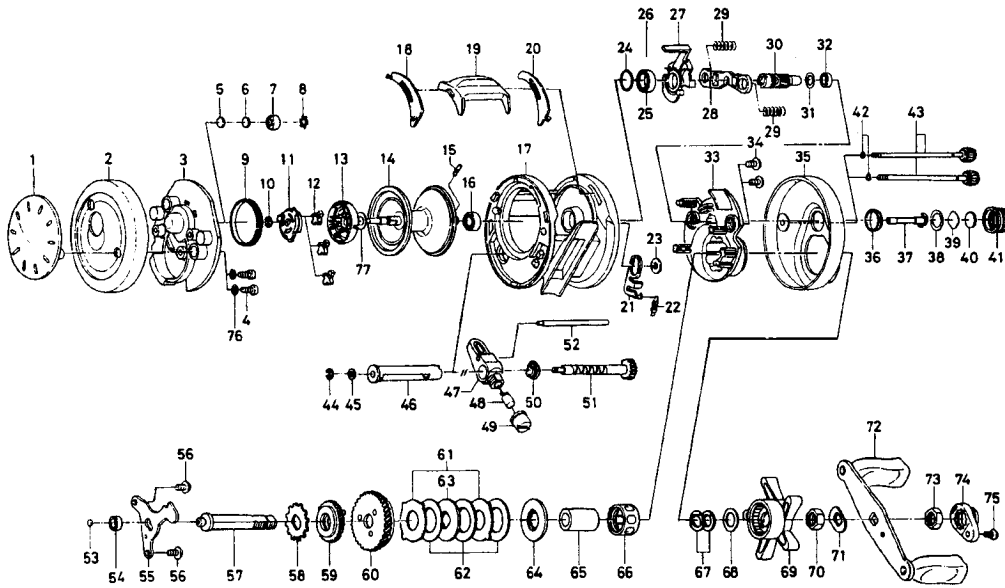

MILLIIONAIRE-S250

Key No.	Parts No.	Parts Name	Key No.	Parts No.	Parts Name
1	F84-7101	L/S COVER	41	F40-3003	CAST CONTROL CAP
2	F84-8101	L/S PLT	42	B85-3101	O RING B
3	F86-4601	LEFT SET PLT	43	B91-1730	R/S PLT SCREW
4	E15-7502	LEFT SET PLT SCREW	44	320-5901	WORM SHAFT RET
5	374-9103	SPACER A	45	373-1306	WORM SHAFT WASHER
6	374-9105	SPACER B	46	F84-6601	LEVEL WIND GUARD
7	G05-1801	BUSHING A	47	F86-4501	LINE GUIDE
8	F41-2301	BEARING RET	48	F96-6001	LINE GUIDE PAWL
9	F85-1601	L/S OUTER RING	49	F40-2802	PAWL CAP
10	320-5901	SHIELD PLT RET	50	F85-1301	WORM SHAFT HOLDER
11	F88-8801	SHIELD PLT	51	F84-6901	WORM SHAFT
12	F88-8901	BRAKE COLLAR	52	F87-8801	STABILIZER BAR
13	F88-8701	BRAKE ADJ KNOB	53	F64-7201	DRIVE SHAFT WASHER
14-16	F96-8301	SPOOL	54	F64-8301	BUSHING C
17	F84-8301	FRAME	55	F88-7801	DRIVE SHAFT RET
18	F84-7401	CLUTCH LEVER PLT A	56	351-7701	DRIVE SHAFT RET SCREW
19	F84-8501	CLUTCH LEVER	57	F84-6801	DRIVE SHAFT
20	F84-7301	CLUTCH LEVER PLT B	58	E32-7701	A/R RATCHET
21	F42-8801	CLUTCH TRIP PLT	59	F79-5901	DRIVE GEAR A
22	F63-9901	CLUTCH TRIP PLT SPRING	60	F79-6001	DRIVE GEAR B
23	F44-0201	CLUTCH TRIP PLT WASHER	61	F79-6101	EARED WASHER
24	F79-3401	CLUTCH CAM RET	62	F79-6201	DRAG WASHER
25	B86-1702	BALL BEARING A	63	F79-6301	KEY WASHER A
26	F96-7901	CLUTCH CAM SPRING	64	F79-6401	KEY WASHER B
27	F84-5701	CLUTCH CAM	65	F85-1501	GEAR SHAFT COLLAR
28	F84-7501	YOKE	66	F55-2701	ROLLER CLUTCH
29	F86-4101	YOKE SPRING	67	150-8901	DRAG SPRING WASHER
30	F84-5601	PINION GEAR	68	E42-5401	SPACING SLEEVE
31	F85-1901	PINION GEAR WASHER	69	F40-3203	STAR DRAG
32	G05-1901	BUSHING B	70	B43-3601	DRAG NUT
33	F84-7701	RIGHT SET PLT	71	150-9001	FRICTION WASHER
34	351-7701	SET PLT SCREW	72	F87-9301	HANDLE
35	F85-1201	R/S PLT	73	B86-2101	HANDLE NUT
36	F85-2001	COLLAR	74	E44-0004	HANDLE NUT PLT
37	F74-4101	PINION SHAFT	75	351-1801	HANDLE NUT PLT SCREW
38	171-5201	O RING A	76	B53-6104	LEFT SET PLT SCREW RET
39	B17-5402	SPOOL ADJ CAP METAL A	77	F57-4303	BRAKE ADJ KNOB WASHER
40	B17-5503	SPOOL ADJ CAP METAL B			