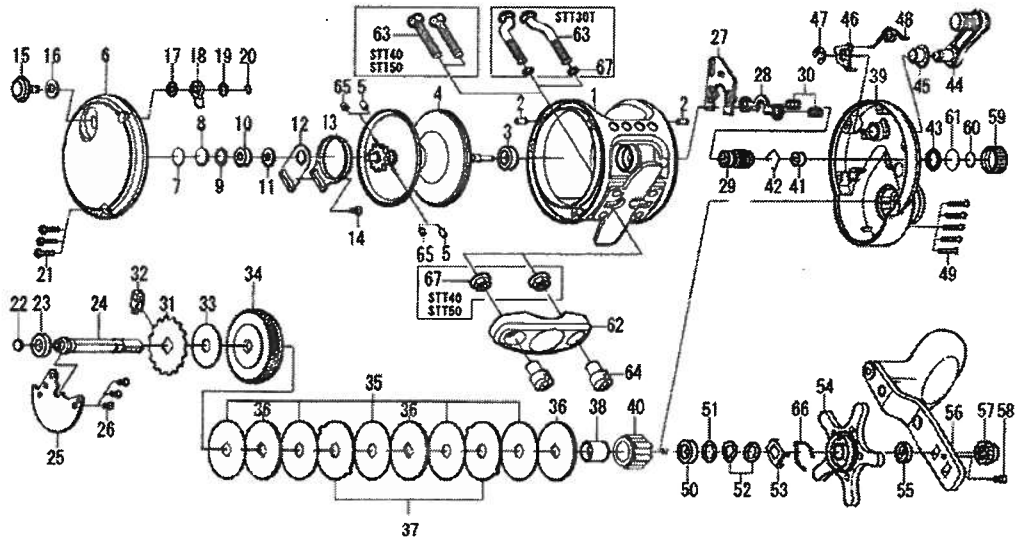

MULTIPLYING REEL

SALTIST 30T·40·50

Key No.	Parts No.	Parts Name
1	E60-4201	FRAME
2	G21-1701	PIN
3	G42-7201	BALL BEARING A
4	G60-2901	SPOOL
5	B35-2701	BRAKE COLLAR A
6	E60-4501	L/S PLT
7	G27-6300	BEARING WASHER A
8	G21-2401	BEARING WASHER B
9	F95-6702	BEARING WASHER C
10	G42-7701	BALL BEARING B
11	E61-0501	BEARING WASHER D
12	F13-1802	CLICK SPRING RET
13	E61-0601	CLICK SPRING
14	351-7701	CLICK SPRING SCREW
15	G60-3401	CLICK BUTTON
16	375-9301	CLICK BUTTON WASHER A
17	375-1101	CLICK BUTTON WASHER B
18	E61-1001	CLICK PAWL
19	373-1600	CLICK BUTTON WASHER C
20	320-1402	CLICK PAWL RET
21	G47-3701	L/S PLT SCREW
22	F73-3501	DRIVE SHAFT WASHER
23	E61-1201	BALL BEARING D
24	G60-3501	DRIVE SHAFT
25	G60-3601	DRIVE SHAFT RET
26	G21-2901	DRIVE SHAFT RET SCREW
27	G60-3701	YOKE PLT
28	G60-3801	YOKE
29	G45-9701	PINION GEAR
30	F93-5201	YOKE SPRING
31	G60-3901	A/R RATCHET
32	E48-9001	A/R PAWL
33	G60-4001	DRAG WASHER B
34	G60-4101	DRIVE GEAR
35	G60-4201	DRAG WASHER A
36	G60-4301	KEY WASHER
37	G60-4401	EARED WASHER
38	E61-0701	SPACING SLEEVE A
39	E60-4801	R/S PLT
40	F55-2703	HANDLE METAL
41	E60-8801	BUSHING
42	F03-2201	BUSHING RET

Key No.	Parts No.	Parts Name
43	B05-5201	O RING A
44	E60-5301	CLUTCH LEVER
45	G60-5201	CLUTCH LEVER COLLAR
46	G46-0901	CLUTCH CAM
47	320-7601	CLUTCH CAM RET
48	E61-1101	CLUTCH CAM SPRING
49	G47-3501	R/S PLT SCREW
50	F05-5502	BALL BEARING C
51	E60-8901	BEARING WASHER E
52	E25-3501	DRAG SPRING WASHER
53	G58-8601	CLICK LEAF SPRING HOLDER
54	G60-5301	STAR DRAG
55	G21-7601	SPACING SLEEVE B
56	G60-5501	HANDLE
57	G22-0301	HANDLE NUT
58	G21-8201	HANDLE NUT SCREW
59	E61-0901	CAST CONTROL CAP
60	B17-5503	SPACER A
61	375-7501	SPACER B
62	G60-8301	ROD CLAMP
63	G47-4701	CLAMP BOLT
64	F18-7701	CLAMP NUT
65	B35-2801	BRAKE COLLAR B
66	F03-2401	CLICK LEAF SPRING
67	E61-2401	O RING B