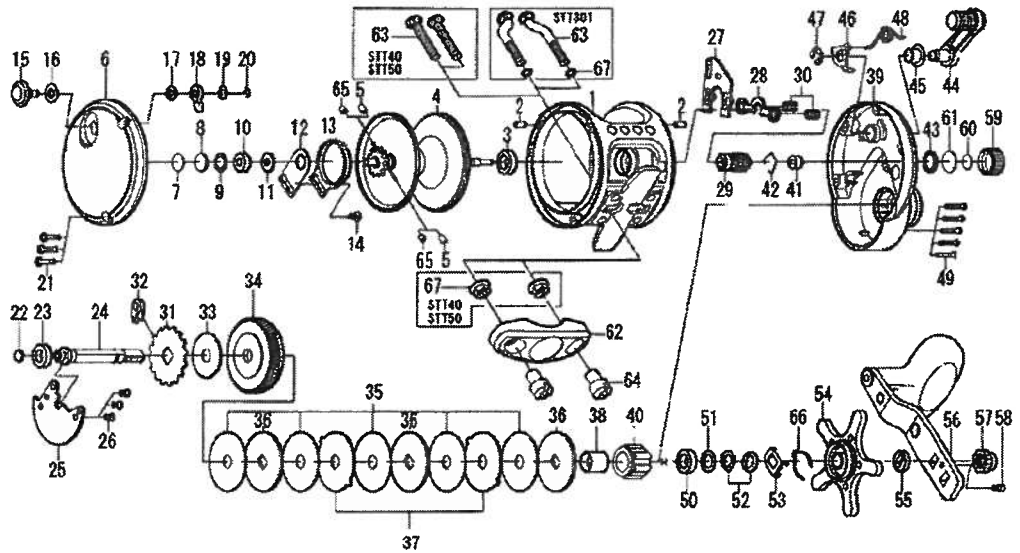

MULTIPLYING REEL **SALTIST 30TH·40H·50H**

Key No.	Parts No.	Parts Name
1	E61-1501	FRAME
2	G21-1701	PIN
3	G42-7201	BALL BEARING A
4	G60-2901	SPOOL
5	B35-2701	BRAKE COLLAR A
6	E60-4501	L/S PLT
7	G27-6300	BEARING WASHER A
8	G21-2401	BEARING WASHER B
9	F95-6702	BEARING WASHER C
10	G42-7701	BALL BEARING B
11	E61-0501	BEARING WASHER D
12	F13-1802	CLICK SPRING RET
13	E61-0601	CLICK SPRING
14	351-7701	CLICK SPRING SCREW
15	G60-3401	CLICK BUTTON
16	375-9301	CLICK BUTTON WASHER A
17	375-1101	CLICK BUTTON WASHER B
18	E61-1001	CLICK PAWL
19	373-1600	CLICK BUTTON WASHER C
20	320-1402	CLICK PAWL RET
21	G47-3701	L/S PLT SCREW
22	F73-3501	DRIVE SHAFT WASHER
23	E61-1201	BALL BEARING D
24	G60-3501	DRIVE SHAFT
25	G60-3601	DRIVE SHAFT RET
26	G21-2901	DRIVE SHAFT RET SCREW
27	G60-3701	YOKE PLT
28	G60-3801	YOKE
29	E61-1301	PINION GEAR
30	F93-5201	YOKE SPRING
31	G60-3901	A/R RATCHET
32	E48-9001	A/R PAWL
33	G60-4001	DRAG WASHER B
34	E61-1401	DRIVE GEAR
35	G60-4201	DRAG WASHER A
36	G60-4301	KEY WASHER
37	G60-4401	EARED WASHER
38	E61-0701	SPACING SLEEVE A
39	E61-1601	R/S PLT
40	F55-2703	HANDLE METAL
41	E60-8801	BUSHING
42	F03-2201	BUSHING RET

Key No.	Parts No.	Parts Name
43	B05-5201	O RING
44	E60-5301	CLUTCH LEVER
45	G60-5201	CLUTCH LEVER COLLAR
46	G46-0901	CLUTCH CAM
47	320-7601	CLUTCH CAM RET
48	E61-1101	CLUTCH CAM SPRING
49	G47-3501	R/S PLT SCREW
50	F05-5502	BALL BEARING C
51	E60-8901	BEARING WASHER E
52	E25-3501	DRAG SPRING WASHER
53	G58-8601	CLICK LEAF SPRING HOLDER
54	G60-5301	STAR DRAG
55	G21-7601	SPACING SLEEVE B
56	G60-5502	HANDLE
57	G22-0301	HANDLE NUT
58	G21-8201	HANDLE NUT SCREW
59	E61-0901	CAST CONTROL CAP
60	B17-5503	SPACER A
61	375-7501	SPACER B
62	G60-8301	ROD CLAMP
63	G47-4701	CLAMP BOLT
64	F18-7701	CLAMP NUT
65	B35-2801	BRAKE COLLAR B
66	F03-2401	CLICK LEAF SPRING
67	E61-2401	O RING B