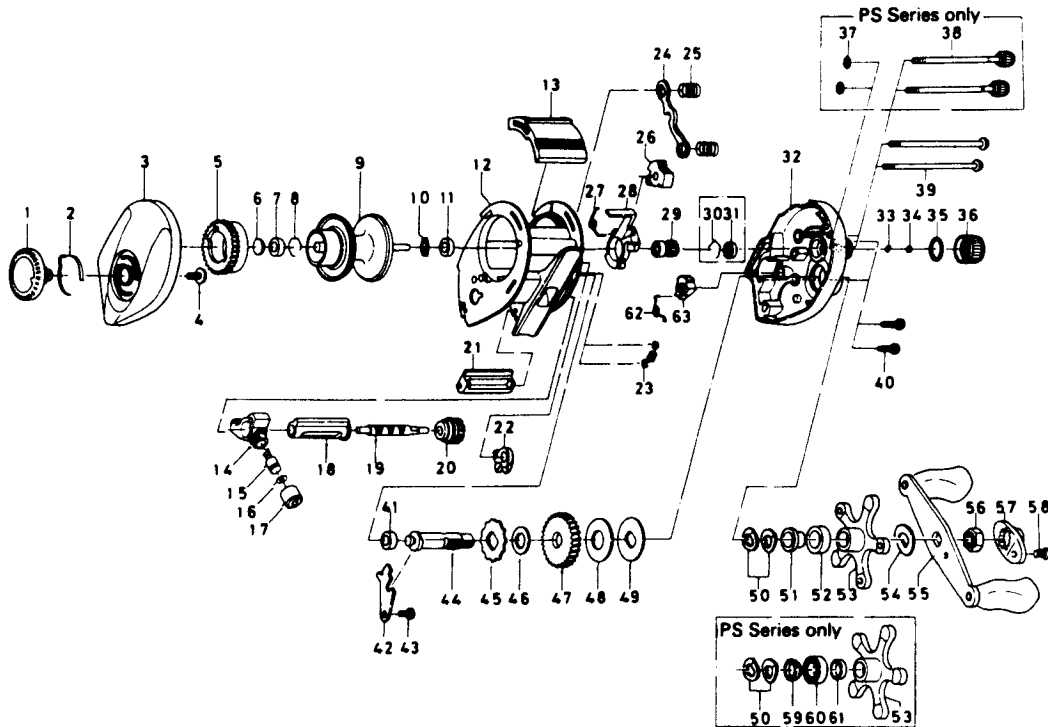

BAITCASTING REEL — BW2, EL2, EL2C, PS2-2B, PS2-5B

(Special Parts, EL2, EL2C, PS2-2B, PS2-5B — continued on page 90.)

Key No.	Part No.	Part Name	Price	Key No.	Part No.	Part Name	Price
BW2							
1	F05-5801	Brake adjusting knob	2.30	29	E42-0901	Pinion gear	6.95
2	F03-2401	Brake click spring	.60	32	F05-4217	Right side plate	8.60
3	F05-4501	Left side plate	8.80	33	E16-9201	Spool adjusting cap metal	.60
4	B84-2102	Brake adjusting knob screw	.50	34	E17-0501	Spacer B	.50
5	E23-9501	Magnet holder	2.85	35	171-5201	"O" ring A	1.15
6	375-7405	Spacer A	.60	36	E23-8401	Cast control cap	.60
7	B55-0301	Bushing A	1.50	39	E28-4901	Right side plate screw A	1.15
8	B42-1601	Bearing retainer A	.45	40	E33-0401	Set plate screw	.60
9	F05-4901	Spool assembly	10.00	41	B55-0301	Bushing A	1.50
10	F12-0701	Ball bearing retaining ring	1.15	42	E23-7601	Drive shaft retainer	.65
11	E35-1501	Bushing B	1.15	43	B83-4402	Drive shaft retainer screw	.50
12	F05-3701	Frame assembly	8.50	44	E23-7501	Drive shaft	5.60
13	F05-4001	Clutch lever	1.30	45	E32-7701	Anti-reverse ratchet	1.15
14	E16-6301	Line guide	4.10	46	375-7103	Drive shaft washer	.60
15	121-4212	Line guide pawl	2.85	47	F12-6701	Drive gear	7.20
16	375-4101	Line guide washer	.30	48	B36-0202	Drag washer	1.10
17	342-4801	Pawl cap	1.55	49	B36-0301	Key washer	.80
18	E31-2001	Lever wind guard	1.40	50	150-8901	Drag spring washer	.55
19	E45-1201	Worm shaft	6.85	51	E32-6401	Spacing sleeve A	1.15
20	F08-5201	Worm shaft gear	1.55	52	E34-6801	Spacing sleeve B	1.15
21	F05-3901	Line guard	1.45	53	E23-8701	Star drag	2.25
22	E23-8001	Anti-reverse pawl	2.30	54	150-9001	Friction washer	.45
23	E16-5801	Clutch trip plate spring	.85	55	E30-5201	Handle assembly	4.95
24	E23-7701	Yoke	.85	56	B43-3601	Handle nut	1.15
25	E16-7101	Yoke spring	.60	57	F05-4401	Handle nut plate	.95
26	E24-9101	Flipping / casting selector	.70	58	351-1801	Handle nut plate screw	.45
27	E24-9001	Clutch cam spring	.60	62	F12-0501	Anti-reverse lever spring	.70
28	E23-7401	Clutch cam	.85	63	E30-9501	Anti-reverse lever	.75