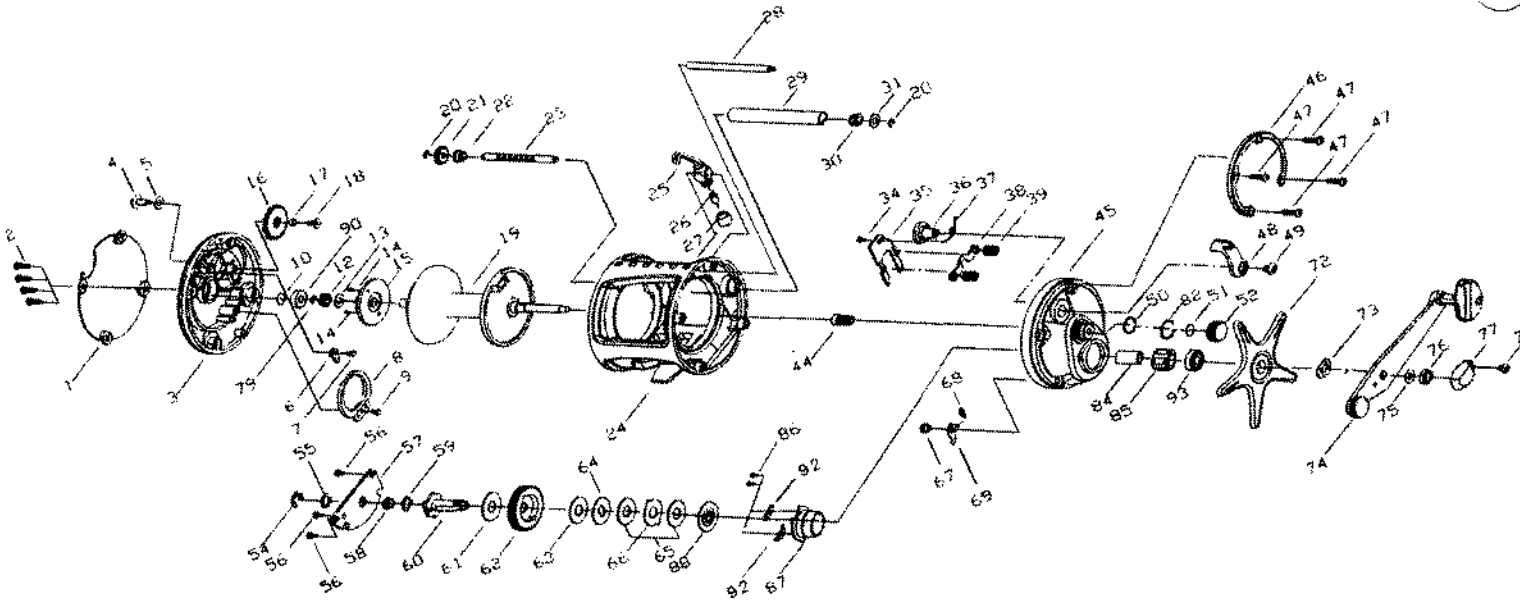

# FIREWOLF 47Hi/57Hi

Key No.	Parts No.	Parts Name
1	W60-8902	L/S OUTER PLT
2	W60-9101	L/S PLT SCREW
3	W60-9201	L/S PLT
4	W60-9401	CLICK BUTTON
5	W60-0501	CLICK BUTTON WASHER
6	W60-0601	CLICK PAWL
7	W60-0701	CLICK PAWL SCREW
8	W60-0801	CLICK SPRING
9	W60-0901	CLICK SPRING SCREW
10	W60-1001	SPACER A
12	W60-9501	SPOOL GEAR
13	W60-9601	SPOOL WASHER
14	W60-1302	CLICK GEAR SCREW
15	W60-9701	CLICK GEAR
16	W60-9801	IDLE GEAR
17	W60-1601	IDLE GEAR COLLAR
18	W60-9901	IDLE GEAR SCREW
19	W61-7701	SPOOL
20	W61-0201	WORM SHAFT RET A
21	W61-0301	WORM SHAFT GEAR
22	W60-2101	WORM SHAFT BUSH
23	W61-4101	WORM SHAFT
24	W61-8901	FRAME
25	W61-0801	LEVEL WIND
26	W60-2901	LINE GUIDE PAWL
27	W60-3001	PAWL CAP
28	W61-1001	STABILIZER BAR
29	W61-1101	LEVEL WIND GUARD
30	W60-2101	WORM SHAFT COLLAR
31	W61-4301	WORM SHAFT WASHER
34	W61-6401	YOKE PLT SCREW
35	W61-1301	YOKE PLT
36	W60-4001	CLUTCH CAM
37	W60-4101	CLUTCH SPRING
38	W61-1401	YOKE
39	W60-4301	YOKE SPRING
44	W61-1601	PINION GEAR
45	W61-9101	R/S PLT
46	W61-4601	R/S OUTER RING
47	W61-4701	R/S PLT SCREW
48	W61-6701	CLUTCH LEVER
49	W60-5501	CLUTCH LEVER SCREW
50	W60-5601	O RING
51	W60-1001	SPACER B
52	W61-2401	CAST CONTROL CAP
54	W60-6101	DRIVE SHAFT RET
55	W60-3402	HOLD PLT WASHER