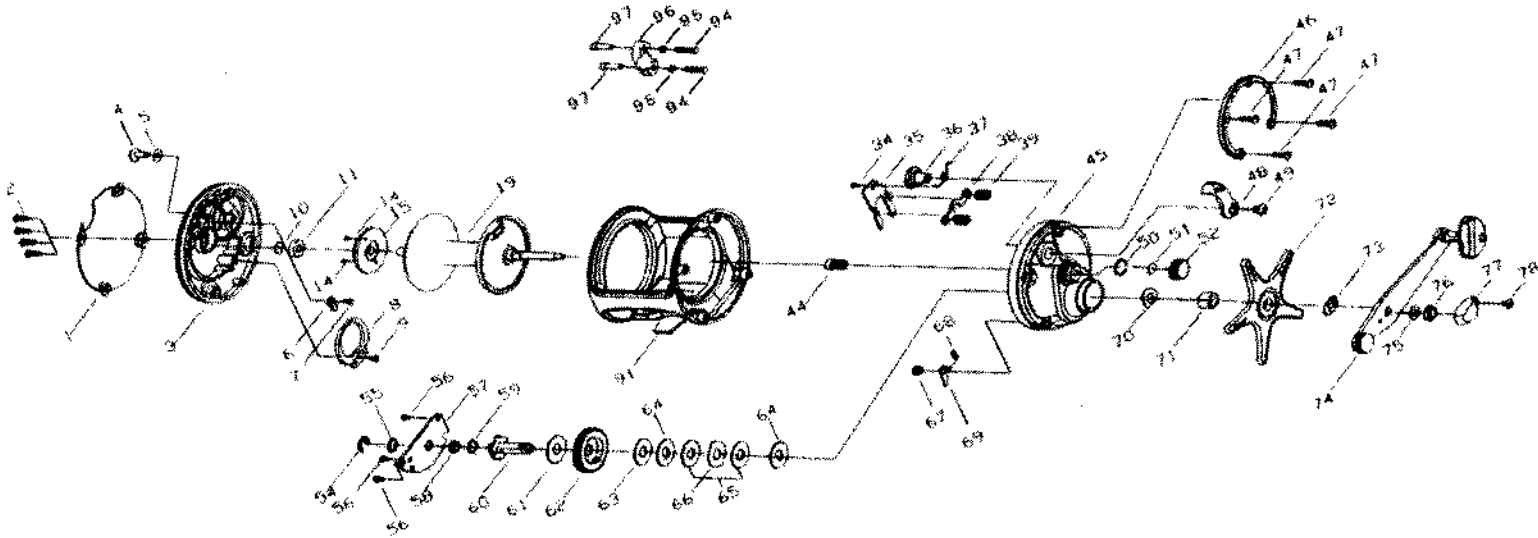

FIREWOLF 40H/50H

Key No.	Parts No.	Parts Name
1	W60-8901	L/S OUTER PLT
2	W60-9101	L/S PLT SCREW
3	W60-9201	L/S PLT
4	W60-9401	CLICK BUTTON
5	W60-0501	CLICK BUTTON WASHER
6	W60-0601	CLICK PAWL
7	W60-0701	CLICK PAWL SCREW
8	W60-0801	CLICK SPRING
9	W60-0901	CLICK SPRING SCREW
10	W60-1001	SPACER A
14	W60-1301	CLICK GEAR SCREW
15	W60-9701	CLICK GEAR
19	W61-0001	SPOOL
34	W61-6401	YOKE PLT SCREW
35	W61-1301	YOKE PLT
36	W60-4001	CLUTCH CAM
37	W60-4101	CLUTCH SPRING
38	W61-1401	YOKE
39	W60-4301	YOKE SPRING
44	W61-1601	PINION GEAR
45	W61-4401	R/S PLT
46	W61-4601	R/S OUTER RING
47	W61-4701	R/S PLT SCREW
48	W60-5301	CLUTCH LEVER
49	W60-5501	CLUTCH LEVER SCREW
50	W60-5601	O RING
51	W60-1001	SPACER B
52	W61-2401	CAST CONTROL CAP
54	W60-6101	DRIVE SHAFT RET
55	W60-3402	HOLD PLT WASHER
56	W60-0901	HOLD PLT SCREW
57	W61-2701	HOLD PLT
58	W60-8601	DRIVE SHAFT BUSH
59	W60-6701	DRIVE SHAFT WASHER A
60	W61-2901	DRIVE SHAFT

Key No.	Parts No.	Parts Name
61	W61-3001	DRIVE SHAFT WASHER B
62	W61-3101	DRIVE GEAR
63	W60-7101	DRAG WASHER A
64	W60-7201	KEY WASHER A
65	W60-7301	DRAG WASHER B
66	W60-7401	EARED WASHER
67	W61-3201	A/R PAWL PIN
68	W60-7701	A/R PAWL SPRING
69	W61-3301	A/R PAWL
70	W60-7901	DRAG SPRING WASHER
71	W60-8001	BUSHING
72	W61-3401	STAR DRAG
73	W60-8201	SPACING SLEEVE
74	W60-8401	HANDLE
75	W60-8501	HANDLE WASHER
76	W60-8601	HANDLE NUT
77	W60-8701	HANDLE NUT PLT
78	W60-8801	HANDLE NUT PLT SCREW
91	W61-9901	FRAME
94	W61-9501	CLAMP BOLT
95	W61-9601	ROD BRACE NUT
96	W61-9701	ROD CLAMP
97	W61-9801	CLAMP NUT

SPECIAL PARTS FOR FW50H

Key No.	Parts No.	Parts Name
1	W60-9001	L/S OUTER PLT
3	W60-9301	L/S PLT
19	W61-0101	SPOOL
45	W61-4501	R/S PLT
46	W61-5301	R/S OUTER RING
48	W61-2201	CLUTCH LEVER
57	W61-2801	HOLD PLT
74	W61-3501	HANDLE
91	W62-0001	FRAME