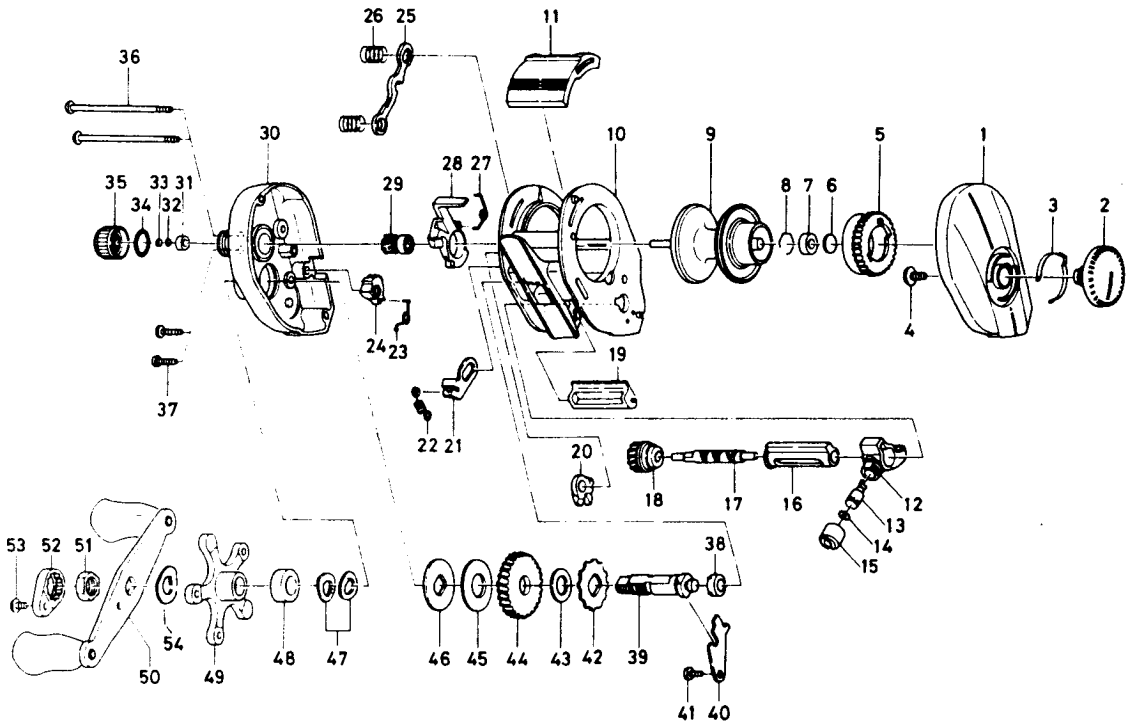

BAITCASTING REEL MA15LG

Key No.	Parts No.	Parts Name	Key No.	Parts No.	Parts Name
1	E 28-5001	Right side plate	28	E 28-4001	Clutch cam
2	E 23-9702	Brake adjusting knob	29	E 28-4201	Pinion gear
3	B 74-7702	Brake click spring	30	E 28-4801	Left side plate
4	E 03-7801	Brake adjusting knob screw	31	E 34-2401	Bushing B
5	E 23-9501	Magnet holder	32	E 16-9201	Spool adjusting cap metal
6	375-7400	Spacer A	33	E 17-0501	Spacer B
7	B 55-0301	Bushing A	34	171-5201	"O" ring A
8	B 42-1601	Bearing retainer A	35	E 23-8401	Cast control cap
9	E 28-5301	Spool assembly	36	E 28-4901	Left side plate screw
10	E 35-2401	Frame assembly	37	E 13-0501	Set plate screw
11	E 28-3701	Clutch lever	38	B 55-0301	Bushing C
12	E 16-6301	Line guide	39	E 23-7501	Drive shaft
13	121-4212	Line guide pawl	40	E 23-7601	Drive shaft retainer
14	375-4100	Line guide washer	41	B 83-4402	Drive shaft retainer screw
15	342-4801	Pawl cap	42	E 32-7701	Anti-reverse ratchet
16	E 28-4701	Level wind guard	43	375-7103	Drive shaft washer
17	E 28-4601	Worm shaft	44	E 28-4401	Drive gear
18	E 20-6001	Worm shaft gear	45	B 36-0202	Drag washer
19	E 28-3501	Line guard	46	B 36-0301	Key washer
20	E 23-8001	Anti-reverse pawl	47	150-8901	Drag spring washer
21	E 28-3901	Clutch trip plate	48	E 34-2301	Spacing sleeve A
22	E 30-6001	Clutch trip plate spring	49	E 23-8701	Star drag
23	E 30-9601	Anti-reverse lever spring	50	E 30-5201	Handle assembly
24	E 30-9501	Anti-reverse lever	51	B 43-3601	Handle nut
25	E 23-7701	Yoke	52	B 43-3902	Handle nut plate
26	E 16-7101	Yoke spring	53	351-1801	Handle nut plate screw
27	E 34-6701	Clutch cam spring	54	150-9001	Friction washer
			55	E 32-6401	Spacing sleeve B