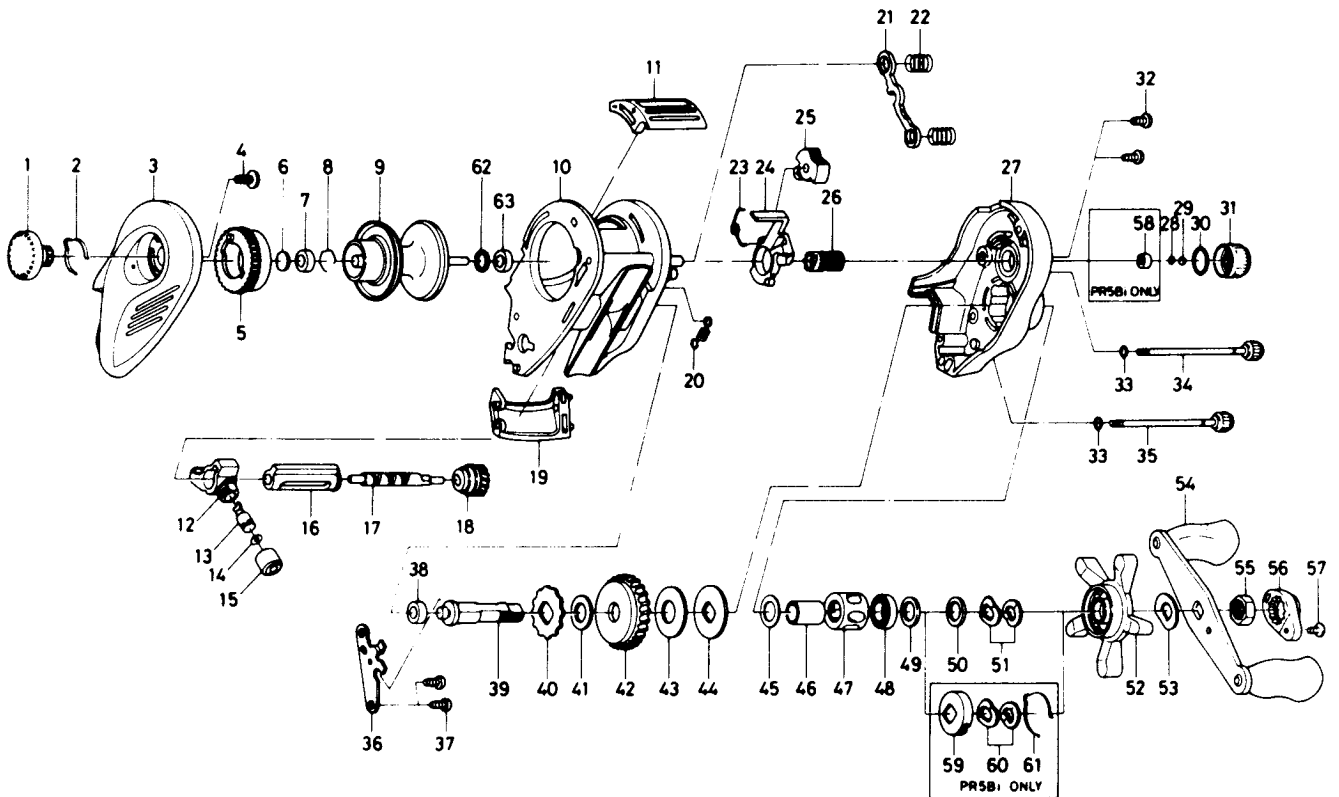

# BAITCASTING REEL — PR1-5Bi/PR1-2Bi

## Key

No.	Parts No.	Parts Name
57	351-1803	Handle nut plate screw
62	F12-0701	Bearing retainer B
63	B35-8601	Ball bearing B

## PR1-5Bi Special Parts

1	F16-6601	Brake adjusting knob
3	F16-6401	Left side plate
7	B35-8601	Ball bearing C
19	F16-4901	Line guard
27	F16-6101	Right side plate
38	B35-8601	Ball bearing D
54	F16-8301	Handle assembly
58	E24-8501	Ball bearing E
59	F02-8201	Click leaf spring holder
60	150-8901	Drag spring washer
61	F03-2401	Click leaf spring