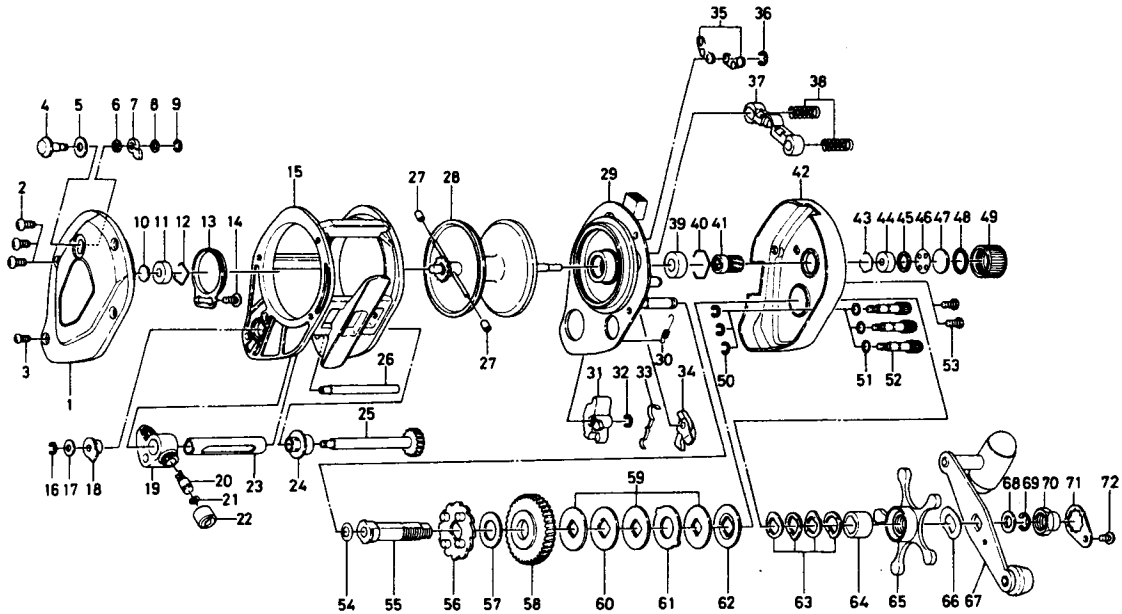

# BAITCASTING REEL PS53/55

Key No.	Parts No.	Parts Name	Key No.	Parts No.	Parts Name
1	B66-9501	Left side cover	41	B66-9001	Pinion gear
2	351-6408	Left side cover screw A	42	B66-8902	Right side plate
3	B36-0401	Left side cover screw B	43	B35-8701	Bearing retainer
4	B65-4001	Click button	44	B54-6401	Bearing
5	B40-3101	Click button washer	45	502-0901	Bearing ret. ring
6	375-4301	Click claw washer A	46	373-7502	Bearing ret. washer A
7	B20-9301	Click claw	47	374-7221	Rubber washer
8	373-1300	Click claw washer B	48	B05-5201	"O" ring
9	320-5901	Click claw retainer	49	B14-6601	Right spool cap
10	375-7405	Bearing metal washer	50	320-8202	Right side plate screw retainer
11	637-5601	Bearing	51	B43-2301	Right side plate screw washer
12	B09-5601	Bearing retainer	52	B64-8001	Right side plate screw B
13	B20-9101	Click spring	53	351-1801	Right side plate screw C
14	352-2201	Click spring screw	54	B47-9502	Gear shaft washer A
15	B66-2802	Frame	55	B65-1801	Gear shaft
16	320-5901	Worm shaft retainer	56	B65-1901	Ratchet
17	373-1302	Worm shaft holder washer	57	B65-2101	Gear shaft washer B
18	B09-9701	Worm shaft holder	58	B66-9401	Drive gear
19	B57-8701	Line guide	59	836-0203	Drag washer A
20	B71-0101	Line guide pin	60	B65-2301	Drag washer B
21	375-4100	Line guide washer	61	372-3833	Drag washer C
22	342-4801	Line guide nut	62	B65-2501	Drag washer D
23	B66-9901	Worm shield	63	B65-2601	Drag spring washer
24	B36-1201	Shield bush	64	B65-2701	Spacing sleeve
25	B65-5602	Worm shaft	65	B66-9201	Star drag
26	B66-8801	Frame post	66	B65-3101	Handle washer
27	B35-2701	Brake collar	67	B65-3201	Handle
28	B67-0001	Spool	68	375-3002	Handle nut washer
29	B64-8702	Set plate	69	320-8002	Handle nut retainer
30	B35-8901	Anti-reverse claw spring	70	B66-2501	Handle nut
31	B65-0601	Anti-reverse lever	71	B66-2601	Handle nut plate
32	320-4202	Anti-reverse claw retainer	72	353-8302	Handle nut plate screw
33	B65-0501	Anti-reverse lever spring			
34	B74-0501	Anti-reverse claw	<b>PS55 Special parts for</b>		
35	B36-9101	Set plate spring	15	B65-4102	Frame
36	320-1402	Clutch ret. ring	23	B65-5001	Worm shield
37	B65-1301	Pinion yoke	25	B65-4702	Worm shaft
38	B74-0201	Pinion yoke spring	26	B65-4601	Frame post
39	B10-3801	Bearing	28	B66-9801	Spool
40	B27-0501	Bearing retainer	42	B66-8901	Right side plate