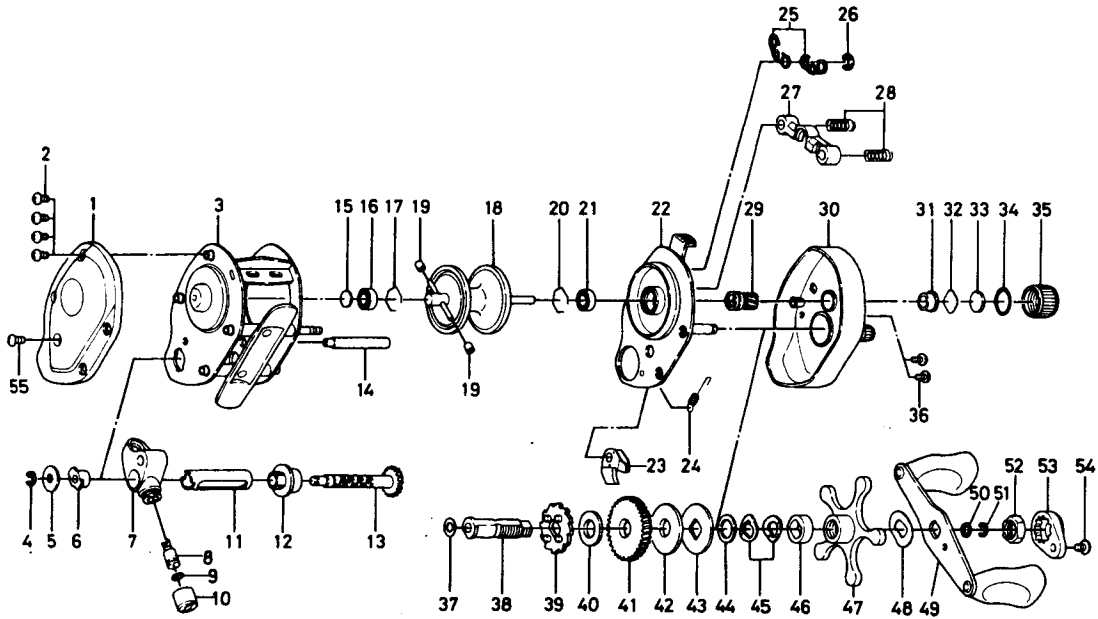

BAITCASTING REEL PS7

Key No.	Parts No.	Parts Name	Key No.	Parts No.	Parts Name
1	B46-6002	Left side cover	29	B64-2901	Pinion gear
2	B36-0401	Left side cover screw A	30	B65-6505	Right side cover
3	B66-3001	Frame	31	B64-3101	Bush
4	320-5901	Worm shaft retainer	32	B17-5401	Spool adjusting cap metal A
5	376-1801	Worm shaft holder washer	33	B17-5501	Spool adjusting cap metal B
6	022-2201	Worm shaft holder	34	171-5201	"O" ring
7	B46-7401	Line guide	35	B35-7305	Right spool cap
8	121-4211	Line guide pin	36	B36-0401	Right side cover screw
9	375-4100	Line guide washer	37	373-7611	Gear shaft washer A
10	342-4801	Line guide nut	38	B35-9602	Gear shaft
11	B26-9301	Worm shield	39	B35-9701	Ratchet
12	B36-1201	Shield bush	40	375-7102	Gear shaft washer B
13	B46-7602	Worm shaft	41	B36-0101	Drive gear
14	B55-2001	Frame post	42	B36-0202	Drag washer A
15	375-7400	Bearing metal washer	43	B36-0301	Drag washer B
16	B55-0301	Bearing	44	373-7803	Drag washer C
17	B42-1601	Bearing retainer	45	150-8901	Spring washer
18	B66-3701	Spool	46	634-5801	Spacing sleeve
19	B35-2901	Brake collar	47	B57-8201	Star drag
20	B42-1601	Bearing retainer	48	150-9001	Handle washer
21	B55-0301	Bearing	49	B46-5801	Handle
22	B66-2701	Set plate	50	B41-1701	Handle nut washer
23	B68-2801	Anti-reverse claw	51	320-8202	Handle nut retainer
24	B35-8901	Anti-reverse claw spring	52	B43-3601	Handle nut
25	B36-9101	Set plate spring	53	B43-3901	Handle nut plate
26	320-1402	Clutch ret. ring	54	351-1801	Handle nut plate screw
27	B35-9001	Pinion yoke	55	B36-0402	Left side cover screw B
28	144-7101	Pinion yoke spring			