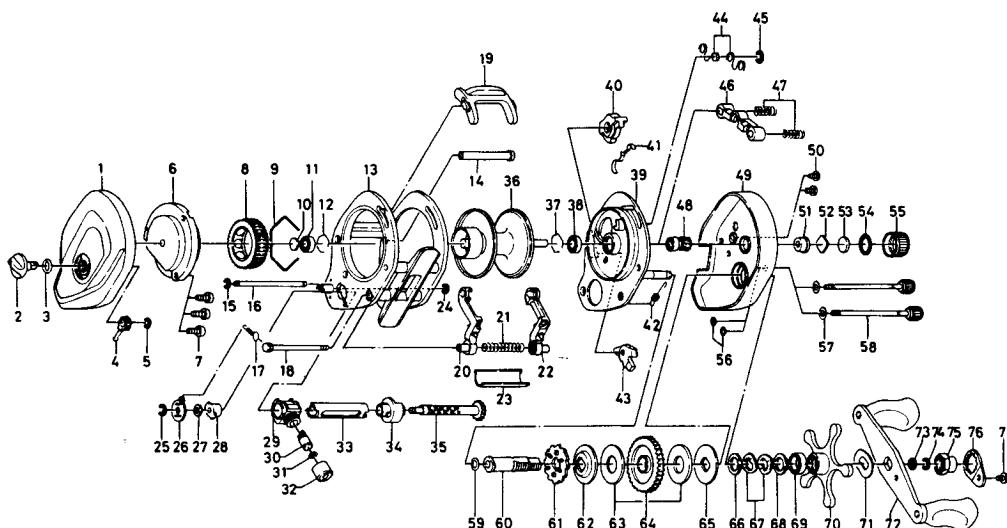

BAITCASTING REEL PTA33

Key No.	Parts No.	Parts Name	Key No.	Parts No.	Parts Name
1	B85-5204	Left side cover	40	B85-4601	Anti-reverse lever
2	B66-1001	Brake adjusting knob	41	B65-0501	Anti-reverse lever spring
3	637-0601	"O" ring	42	B35-8901	Anti-reverse claw spring
4	B54-1701	Brake adjusting gear	43	B74-0501	Anti-reverse claw
5	320-4202	Brake adjusting gear retainer	44	B81-5501	Set plate spring
6	B86-2001	Magnet holder A	45	320-1402	Clutch ret. ring
7	B83-4402	Left side cover screw	46	B35-9001	Pinion yoke
8	B58-2501	Magnet holder B	47	144-7101	Pinion yoke spring
9	B54-3204	Magnet holder ret. ring	48	B85-4403	Pinion gear
10	375-7405	Bearing metal washer	49	B85-2407	Right side cover
11	B35-8601	Ball bearing	50	B36-0401	Right side cover screw (short)
12	B42-1601	Bearing retainer	51	B64-3101	Bush
13	B86-2601	Frame	52	B17-5401	Spool adjusting cap metal A
14	B85-6201	Frame post A	53	B17-5501	Spool adjusting cap metal B
15	B86-4101	Frame post retainer A	54	171-5201	"O" ring
16	B86-3501	Frame post B	55	B85-3404	Right spool cap
17	B86-3901	Worm shield spring	56	B85-3101	Right side cover screw washer A
18	B86-3801	Frame post screw	57	B85-3001	Right side cover screw washer B
19	B85-1501	Clutch lever	58	B91-1701	Right side cover screw (long)
20	B86-2801	Line guide A	59	373-7611	Gear shaft washer A
21	B86-3601	Line guide spring	60	B86-5001	Gear shaft
22	B86-3101	Line guide B	61	B86-5101	Ratchet
23	B86-3701	Line guard	62	B85-4801	Gear shaft washer B
24	B86-4101	Frame post retainer B	63	B36-0203	Drag washer A
25	320-5901	Worm shaft retainer	64	B85-4902	Drive gear
26	B86-3301	Worm shaft plate	65	B36-0301	Drag washer B
27	373-1301	Worm shaft holder washer	66	373-7800	Drag washer C
28	022-2201	Worm shaft holder	67	150-8901	Spring washer
29	B86-0901	Line guide holder	68	B86-1601	Ball bearing washer
30	B91-2601	Line guide pin	69	B86-1701	Ball bearing
31	375-4100	Line guide washer	70	B86-4201	Star drag
32	342-4801	Line guide nut	71	150-9001	Handle washer
33	B85-6301	Worm shield	72	B85-5103	Handle
34	B85-6401	Shield bush	73	B41-1701	Handle nut washer
35	B85-6501	Worm Shaft	74	320-8202	Handle nut retainer
36	B85-7003	Spool	75	B86-2401	Handle nut
37	B42-1601	Bearing retainer	76	040-3203	Handle nut plate
38	B35-8601	Ball bearing	77	353-8301	Handle nut plate screw
39	B86-1901	Set plate			