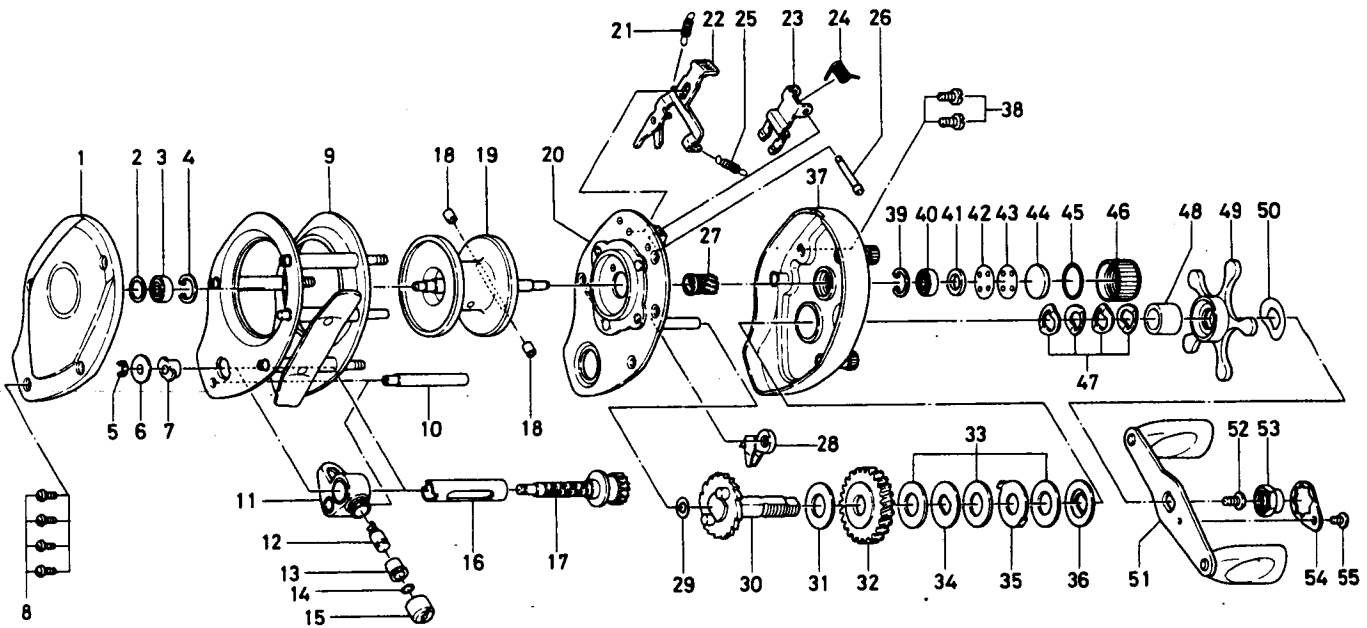

BAITCASTING REEL SM-2

Key No.	Parts No.	Parts Name
1	6-760-4501	Left side cover
2	6-375-8501	Ball bearing washer A
3	6-637-4601	Ball bearing
4	6-320-6501	Ball bearing ret. ring
5	6-320-5901	Worm shaft retainer
6	6-376-1801	Worm shaft holder washer
7	6-022-2201	Worm shaft holder
8	6-352-4221	Left side cover screw
9	6-760-4601	Frame
10	6-051-4701	Frame post
11	6-782-8801	Line guide
12	6-121-4211	Line guide pin
13	6-022-2901	Line guide pin holder
14	6-375-4100	Line guide washer
15	6-342-4801	Line guide nut
16	6-637-1201	Worm shield
17	6-711-5101	Worm shaft
18	6-500-8011	Brake collar
19	6-733-0901	Spool
20	6-782-3401	Set plate
21	6-144-8601	Clutch lever spring A
22	6-782-3501	Clutch lever
23	6-041-4301	Clutch stopper plate
24	7-144-8801	Clutch stopper plate spring
25	6-144-8701	Clutch lever spring B
26	6-121-9701	Clutch stopper plate pin
27	6-750-6401	Pinion gear
28	6-770-1801	Anti-reverse claw

Key No.	Parts No.	Parts Name
29	6-373-7611	Gear shaft washer A
30	6-720-2001	Gear shaft
31	6-374-9302	Gear shaft washer B
32	6-413-8801	Drive gear
33	6-374-9305	Drag washer A
34	6-374-9401	Drag washer B
35	6-375-8701	Drag washer C
36	6-376-0001	Drag washer D
37	6-760-4401	Right side cover
38	6-353-1701	Right side cover screw
39	6-320-6501	Ball bearing ret. ring
40	6-637-4601	Ball bearing
41	6-502-0901	Ball bearing washer B
42	6-373-7502	Ball bearing ret. washer A
43	6-373-7500	Ball bearing ret. washer B
44	6-374-7221	Rubber washer
45	6-170-6701	"O" ring
46	6-342-1002	Right spool cap
47	6-150-8901	Spring washer
48	6-502-0801	Spacing sleeve
49	6-780-9804	Star drag
50	6-150-9001	Handle washer
51	6-747-1701	Handle
52	6-353-0701	Handle screw
53	6-341-5801	Handle nut
54	6-040-3201	Handle nut plate
55	6-353-8301	Handle nut plate screw