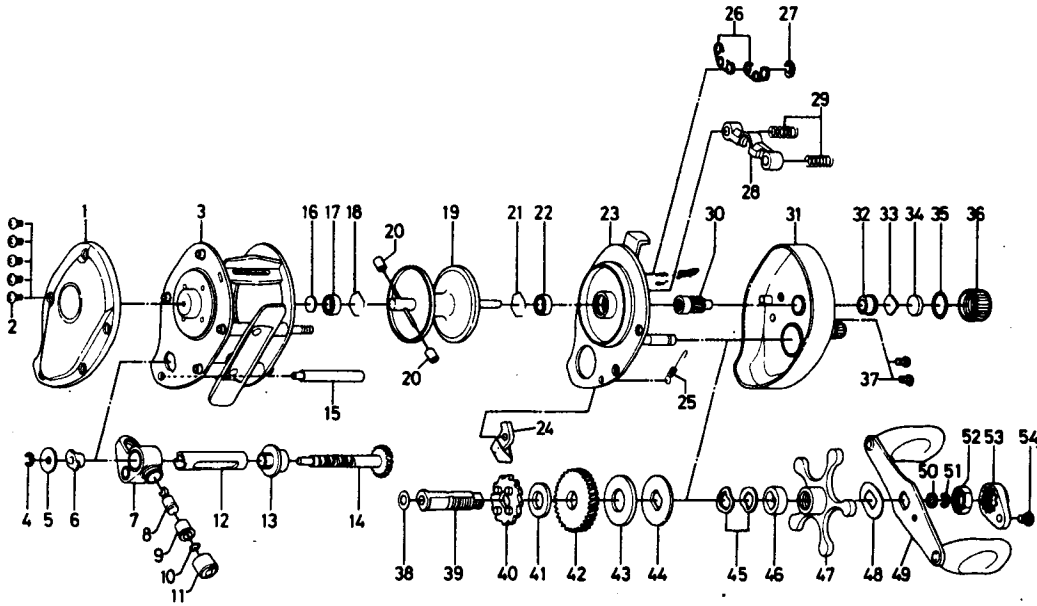

BAITCASTING REEL
PROLITE 100 & 1000

Special Parts For PL-100

Key No. 17 Key No. 22

Key No.	Parts No.	Parts Name
1	6-B36-1301	Left side cover
2	6-B36-0401	Left side cover screw
3	6-B36-1501	Frame
4	6-320-5901	Worm shaft retainer
5	6-376-1801	Worm shaft holder washer
6	6-022-2201	Worm shaft holder
7	6-782-8801	Line guide
8	6-121-4211	Line guide pin
9	6-022-2901	Line guide pin holder
10	6-375-4100	Line guide washer
11	6-342-4801	Line guide nut
12	6-B36-2601	Worm shield
13	6-B36-1201	Shield bush
14	6-B36-3101	Worm shaft
15	6-B36-3401	Frame post
16	6-375-7405	Bearing metal washer
17	6-B35-8601	Ball bearing
18	6-B42-1601	Ball bearing retainer
19	6-B36-3501	Spool
20	6-B35-2901	Brake collar
21	6-B42-1601	Ball bearing retainer
22	6-B35-8601	Ball bearing
23	6-B35-7401	Set plate
24	6-B35-9401	Anti-reverse claw
25	6-B35-8901	Anti-reverse claw spring
26	6-B36-9101	Set plate spring
27	6-320-1402	Clutch ret. ring
28	6-B35-9001	Pinion yolk
29	6-144-7101	Pinion yolk spring
30	6-B35-9101	Pinion gear
31	6-B35-6601	Right side cover
32	6-B35-7201	Bush
33	6-B17-5401	Ball bearing ret. washer

Key No.	Parts No.	Parts Name
34	6-B17-5501	Bearing metal washer
35	6-171-5201	"O" ring
36	6-B35-7301	Right spool cap
37	6-B36-0401	Right side cover screw
38	6-373-7611	Gear shaft washer A
39	6-B35-9601	Gear shaft
40	6-B35-9701	Ratchet
41	6-B36-0001	Gear shaft washer B
42	6-B36-0101	Drive gear
43	6-B36-0201	Drag washer A
44	6-B36-0301	Drag washer B
45	6-150-8901	Spring washer
46	6-634-5801	Bush
47	6-B36-0501	Star drag
48	6-150-9001	Handle washer
49	6-747-1701	Handle
50	6-B41-1701	Handle nut washer
51	6-320-8202	Handle nut retainer
52	6-B12-4701	Handle nut
53	6-B14-2501	Handle nut plate
54	6-351-1801	Handle nut plate screw
PL-100 Special Parts		
1	6-B36-1302	Left side cover
3	6-B41-3601	Frame
7	6-782-8803	Line guide
17	6-B41-3401	Bearing metal
19	6-B36-3502	Spool
22	6-B41-3401	Bearing metal
23	6-B41-3501	Set plate
31	6-B35-6605	Right side cover
47	6-B36-0502	Star drag
49	6-747-1704	Handle