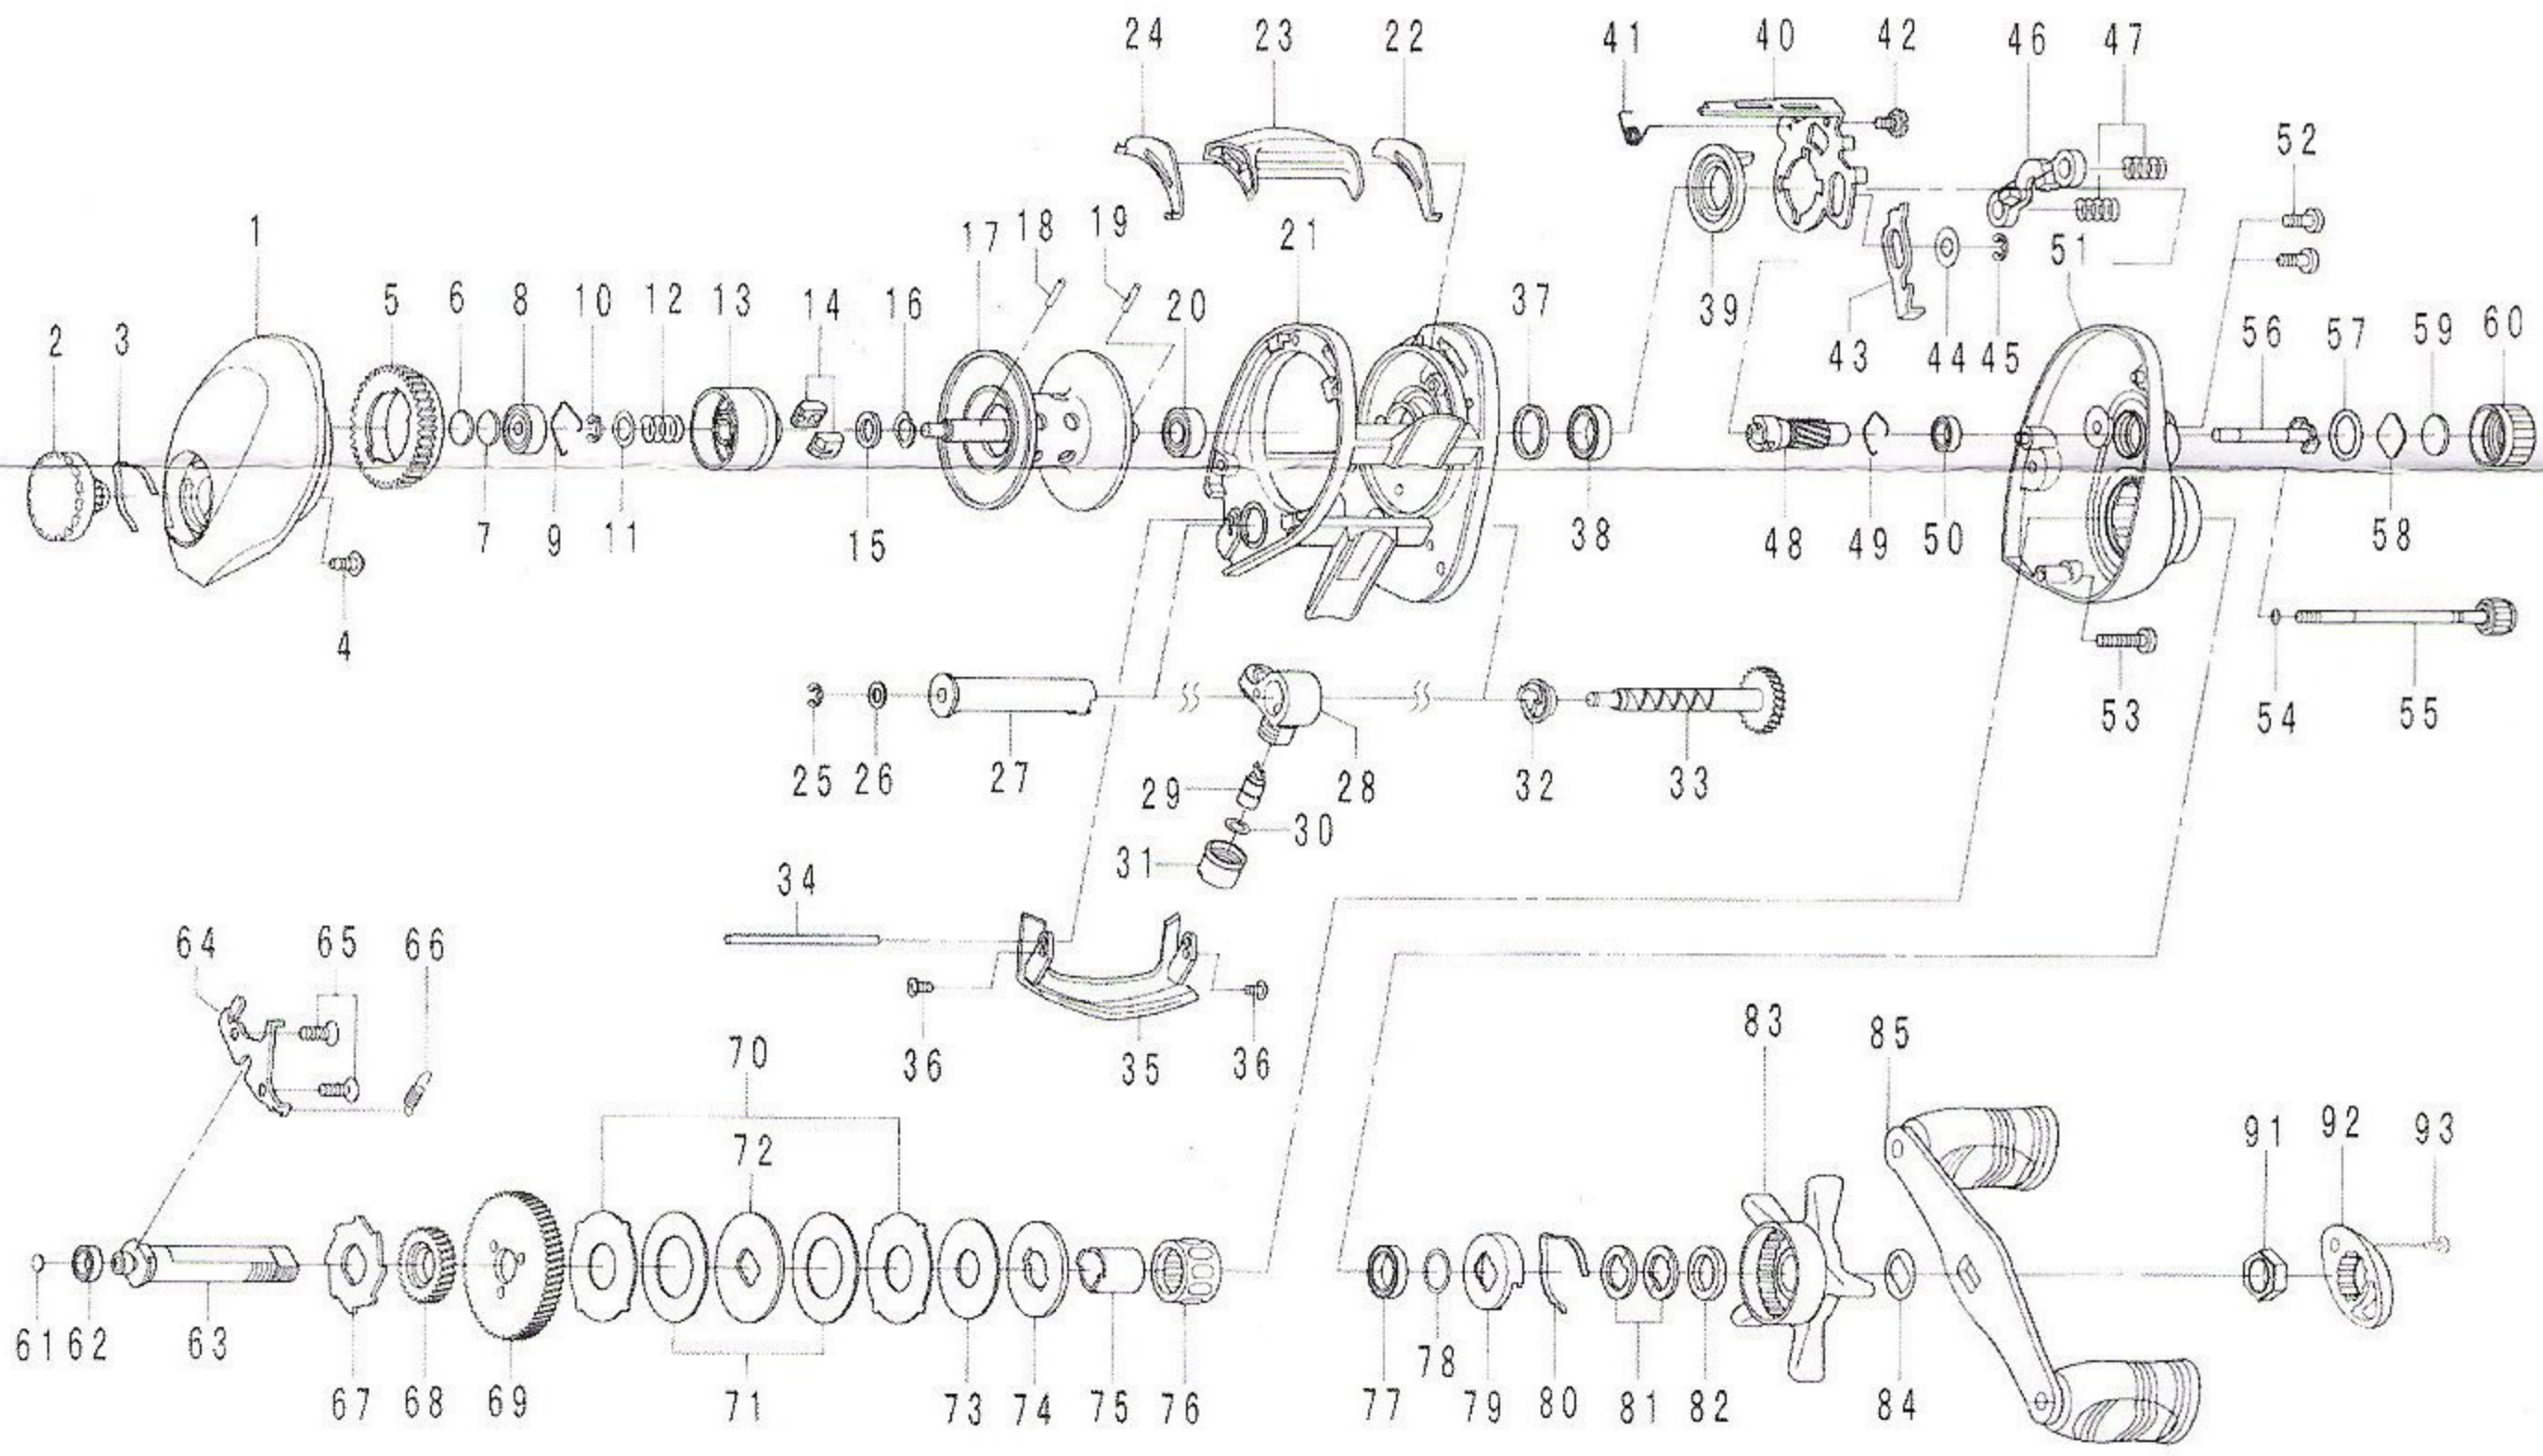

BAITCASTING REEL

TEAM DAIWA-ADVANTAGE 153H7

Key No.	Parts No.	Parts Name
1	6G545502	Left side plate
2	6F821209	Brake Adjusting knob
3	6F051701	Brake click spring
4	6F212201	Set plate screw
5	6G545701	Magnet holder
6	63757404	Spacer (A)
7	63757411	Spacer (B)
8	66374601	Ball bearing (A)
9	6F032201	Bearing retainer (A)
10-20	6Z017366	Spool assembly
21	6G543003	Frame assembly
22	6G543401	Spacer (C)
23	6G543601	Clutch lever
24	6G543501	Spacer (D)
25	63205901	Worm shaft retainer
26	63731306	Worm shaft washer
27	6G544801	Level wind guard
28	6G544301	Line guide
29	61214212	Line guide pawl
30	63731300	Line guide washer
31	6F402801	Pawl cap
32	6G128201	Worm shaft holder
33	6G544601	Worm shaft assembly
34	6G545401	Stabilizer bar
35	6G545302	Front plate
36	6B360401	Front plate screw
37	6F834701	Clutch cam washer
38	6B861701	Ball bearing (B)
39	6F793501	Clutch cam (A)
40	6G543701	Clutch cam (B)
41	6G544101	Clutch cam spring
42	6G009701	Clutch cam screw
43	6G543801	Clutch trip plate
44	63716905	Washer
45	63201402	Retainer
46	6F794801	Yoke
47	6G597301	Yoke spring
48	6G544201	Pinion gear
49	6E219701	Bearing retainer (B)
50	6G466202	Ball bearing (C)
51	6G542706	Right side plate
52	6G040801	Right side plate screw (A)
53	6G473501	Right side plate screw (B)
54	6B853101	"O"ring (A)
55	6B911746	Right side plate screw (C)
56	6F800501	Pinion shaft
57	61715201	"O"ring (B)
58	6B175401	Spool adjusting cap metal
59	6B175503	Spacer (E)
60	6F574402	Cast control cap
61	6G357506	Drive shaft washer
62	6F055601	Ball bearing (E)
63	6G598901	Drive shaft
64	6G544001	Drive shaft retainer
65	6E134508	Drive shaft retainer screw
66	6G010201	Clutch trip plate spring
67	6F761701	Clutch wheel
68	6G001501	Drive gear (A)
69	6G544901	Drive gear (B)
70	6F796101	Eared washer
71	6G428501	Drag washer (A)
72	6F796301	Key washer (A)
73	6G455801	Drag washer (B)
74	6G141801	Key washer (B)
75	6G545001	Gear shaft collar
76	6F999803	Roller clutch
77	6F582501	Ball bearing (D)
78	6B553801	Bearing washer
79	6F028201	Click leaf spring holder
80	6F032401	Click leaf spring
81	61508901	Drag spring washer
82	6B974901	Spacing sleeve
83	6F433409	Star drag
84	61509001	Friction washer
85	6G598701	Handle assembly
91	6B862102	Handle nut
92	6E440007	Handle nut plate
93	63511801	Handle nut screw