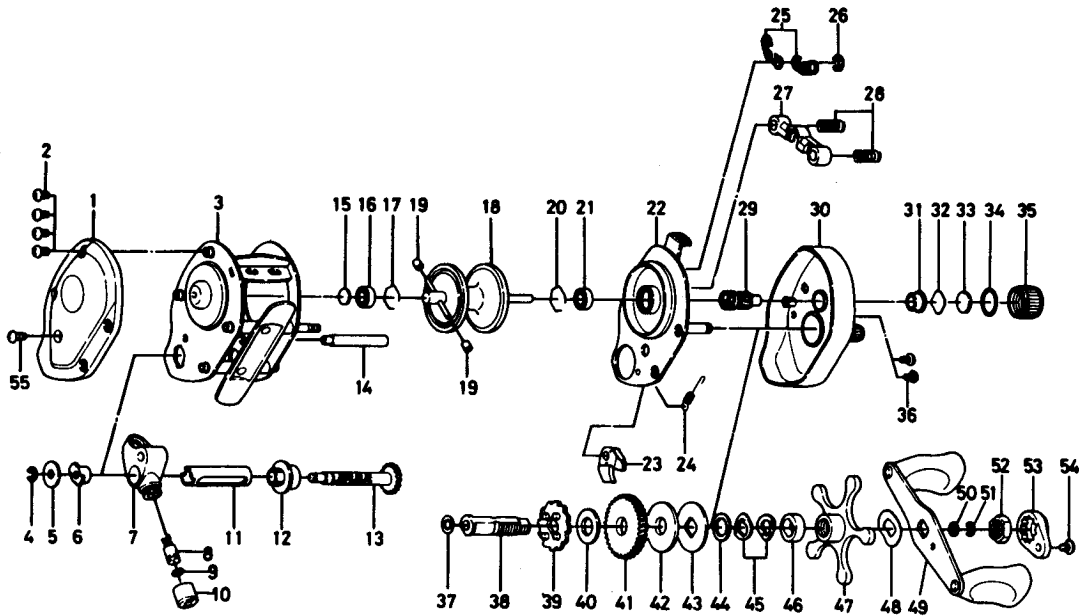

# BAITCASTING REEL PROCASTER MINI-100/1000

Key No.	Parts No.	Parts Name
1	B46-6001	Left side cover
2	B36-0401	Left side cover screw A
3	B46-6201	Frame
4	320-5901	Worm shaft retainer
5	376-1801	Worm shaft holder washer
6	022-2201	Worm shaft holder
7	B46-7401	Line guide
8	121-4211	Line guide pin
9	375-4100	Line guide washer
10	342-4801	Line guide nut
11	B26-9301	Worm shield
12	B36-1201	Shield bush
13	B46-7602	Worm shaft
14	B55-2001	Frame post
15	375-7405	Bearing metal washer
16	B35-8601	Ball bearing
17	B42-1601	Ball bearing retainer
18	B46-8001	Spool
19	B35-2901	Brake collar
20	B42-1601	Ball bearing retainer
21	B35-8601	Ball bearing
22	B46-4701	Set plate
23	B46-5401	Anti-reverse claw
24	B35-8901	Anti-reverse claw spring
25	B36-9101	Set plate spring
26	320-1402	Clutch ret. ring
27	B35-9001	Pinion yoke
28	144-7101	Pinion yoke spring
29	B35-9101	Pinion gear
30	B46-4501	Right side cover
31	B35-7201	Bush
32	B17-5401	Ball bearing ret. washer
33	B17-5501	Bearing metal washer
34	171-5201	"O" ring

Key No.	Parts No.	Parts Name
35	B35-7305	Right spool cap
36	B36-0401	Right side cover screw
37	373-7611	Gear shaft washer A
38	B35-9602	Gear shaft
39	B35-9701	Ratchet
40	375-7102	Gear shaft washer B
41	B36-0101	Drive gear
42	B36-0202	Drag washer A
43	B36-0301	Drag washer B
44	373-7807	Drag washer C
45	150-8901	Spring washer
46	634-5801	Bush
47	B36-0501	Star drag
48	150-9001	Handle washer
49	B46-5801	Handle
50	B41-1701	Handle nut washer
51	320-8202	Handle nut retainer
52	B43-3601	Handle nut
53	B43-3901	Handle nut plate
54	351-1801	Handle nut plate screw
55	B36-0402	Left side cover screw B
<b>PM-100 Special Parts</b>		
1	B46-8401	Left side cover
3	B46-8501	Frame
7	B55-6601	Line guide
16	B55-0301	Bearing
18	B46-8002	Spool
21	B55-0301	Bearing
22	B46-4702	Set plate
30	B46-4502	Right side cover
35	B35-7306	Right spool cap
47	B36-0502	Star drag
49	B46-5802	Handle
55	B36-0401	Left side cover screw A

6Y0054013