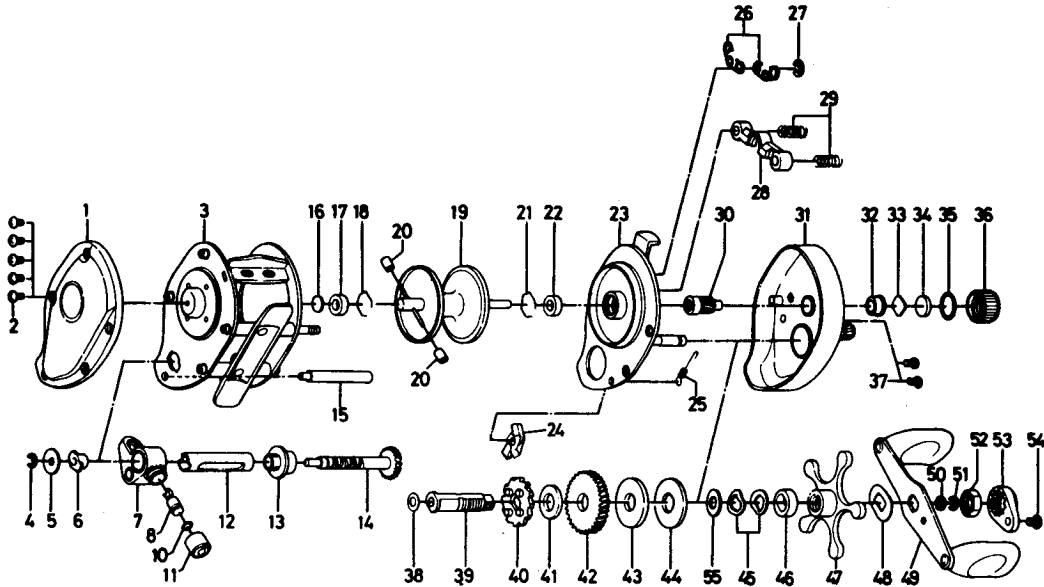

# BAITCASTING REEL PROCASTER STANDARD PS-10

Key No.	Parts No.	Parts Name	Key No.	Parts No.	Parts Name
1	B36-1304	Left side cover	29	144-7101	Pinion yoke spring
2	B36-0401	Left side cover screw	30	B35-9101	Pinion gear
3	B57-8301	Frame	31	B57-7701	Right side cover
4	320-5901	Worm shaft retainer	32	B35-7201	Bush
5	376-1801	Worm shaft holder washer	33	B17-5401	Bearing ret. washer
6	022-2201	Worm shaft holder	34	B17-5501	Bearing washer
7	B57-8701	Line guide	35	171-5201	"O" ring
8	121-4211	Line guide pin	36	B35-7304	Right spool cap
10	375-4100	Line guide washer	37	B36-0401	Right side cover screw
11	342-4801	Line guide nut	38	373-7611	Gear shaft washer A
12	B36-2601	Worm shield	39	B35-9602	Gear shaft
13	B36-1201	Shield bush	40	B35-9701	Ratchet
14	B36-3101	Worm shaft	41	375-7102	Gear shaft washer B
15	B36-3401	Frame post	42	B36-0101	Drive gear
16	375-7405	Bearing washer	43	B36-0202	Drag washer A
17	B55-0301	Bearing	44	B36-0301	Drag washer B
18	B42-1601	Bearing retainer	45	150-8901	Spring washer
19	B36-3503	Spool	46	634-5801	Bush
20	B35-2901	Brake collar	47	B57-8201	Star drag
21	B42-1601	Bearing retainer	48	150-9001	Handle washer
22	B55-0301	Bearing	49	B46-5801	Handle
23	B57-7901	Set plate	50	B41-1701	Handle nut washer
24	B45-6001	Anti-reverse claw	51	320-8202	Handle nut retainer
25	B35-8901	Anti-reverse claw spring	52	B43-3601	Handle nut
26	B36-9101	Set plate spring	53	B43-3901	Handle nut plate
27	320-1402	Clutch ret. ring	54	351-1801	Handle nut plate screw
28	B35-9001	Pinion yoke	55	373-7807	Handle adjusting washer

6Y0304010