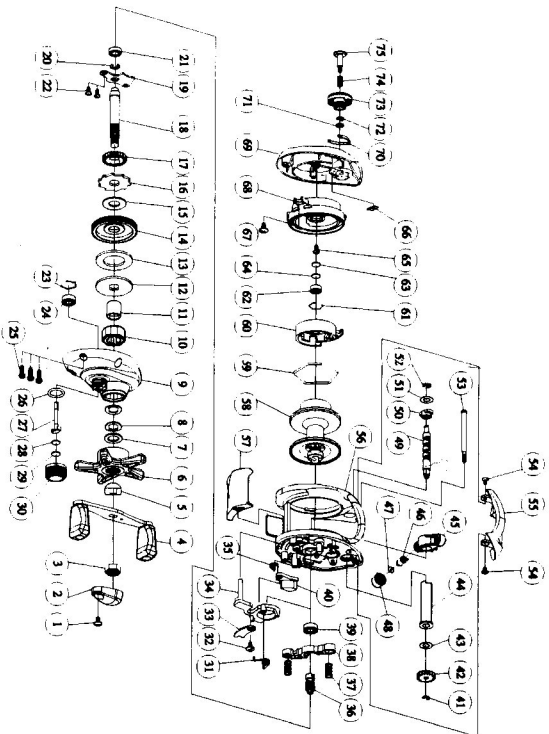

# PROCASTER TOURNAMENT 100-4BI

Key No.	Parts No.	Parts Name	Key No.	Parts No.	Parts Name	Key No.	Parts No.	Parts Name
1	6W0181010	Handle nut plate screw	39	6W0224010	Ball bearing (A)	58	6W0277010	Spool assembly
2	6W0270010	Handle nut retainer	40	6W0225010	Clutch cam (B)	59	6W0246010	Magnet holder ret. ring
3	6W0184010	Handle nut	41	6W0226010	Worm shaft gear retainer	60	6W0247010	Magnet holder
4	6W0271010	Handle assembly	42	6W0227010	Worm shaft gear	61	6W0207010	Bearing retainer
5	6W0187010	Friction washer	43	6W0228010	Worm shaft washer (A)	62	6W0248010	Ball bearing (B)
6	6W0272010	Star drag	44	6W0229010	Level wind guard	63	6W0250010	Spacer (C)
7	6W0190010	Spacing sleeve	45	6W0230010	Line guide	64	6W0212010	Spacer (A)
8	6W0191010	Drag spring washer	46	6W0231010	Line guide pawl	65	6W0206010	Screw (A)
9	6W0273010	Right side plate	47	6W0232010	Line guide washer	66	6W0251010	Brake dial retainer
10	6W0194010	Roller clutch	48	6W0233010	Pawl cap	67	6W0217010	Screw (B)
11	6W0195010	Key washer	49	6W0234010	Worm shaft	68	6W0252010	Left set plate
12	6W0196010	Key washer	50	6W0235010	Worm shaft holder	69	6W0278010	Left set plate
13	6W0197010	Drag washer	51	6W0236010	Worm shaft washer (B)	70	6W0256010	Brake click spring
14	6W0198010	Drive gear (A)	52	6W0237010	Worm shaft retainer	71	6W0258010	Brake dial washer
15	6W0199010	Drive shaft washer	53	6W0238010	Stabilizer bar	72	6W0257010	Brake dial retainer
16	6W0200010	Anti-reverse ratchet	54	6W0239010	Front plate screw	73	6W0279010	Brake adjusting knob
17	6W0201010	Drive gear (B)	55	6W0276010	Front plate	74	6W0260010	Set plate spring
18	6W0202010	Drive shaft	56	6W0242010	Frame assembly	75	6W0280010	Set plate screw
19	6W0203010	Drive shaft retainer (A)	57	6W0243010	Clutch lever			
20	6W0204010	Drive shaft retainer (B)						
21	6W0205010	Bushing (A)						
22	6W0206010	Screw (A)						
23	6W0207010	Bearing retainer						
24	6W0274010	Ball bearing (C)						
25	6W0209010	Right side plate screw						
26	6W0210010	"O"ring						
27	6W0211010	Pinion shaft						
28	6W0212010	Spacer (A)						
29	6W0213010	Spacer (B)						
30	6W0225010	Cast control cap						
31	6W0216010	Clutch cam spring (A)						
32	6W0217010	Clutch cam washer						
33	6W0218010	Clutch cam spring (B)						
34	6W0219010	Clutch cam washer						
35	6W0220010	Clutch cam (A)						
36	6W0221010	Clutch cam spring (B)						
37	6W0222010	Pinion gear						
38	6W0223010	Yoke spring						
		Yoke						